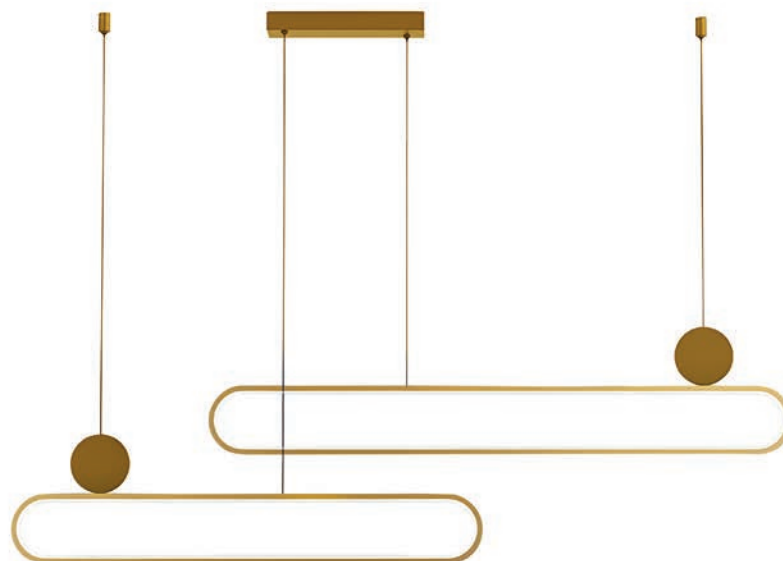

NIKODEMO V2 Pendant 3000K 3-Step DIMM

Nicodemo V2 Pendant
3000K 3-Step DIMM
AZ5780