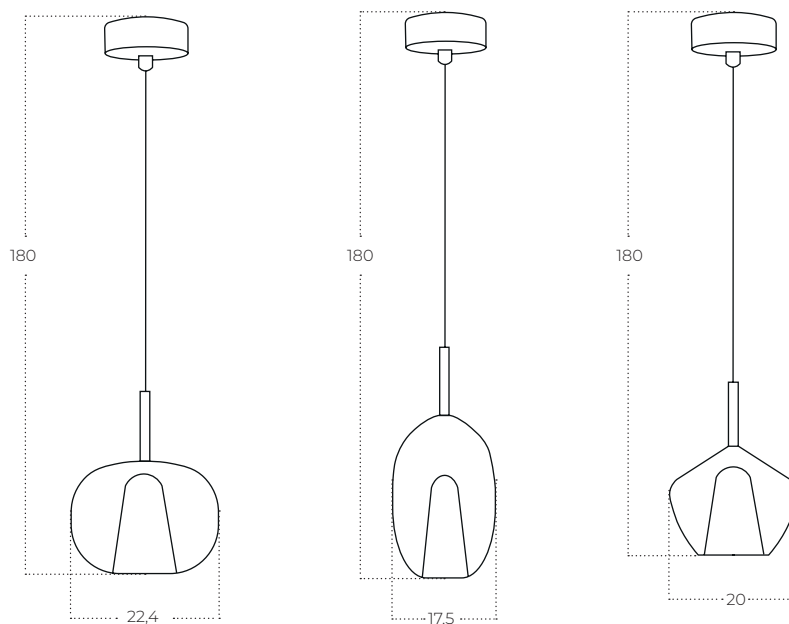

Technical information

Code **AZ6271**
Color ○ sand white / clear
Material aluminium / glass
Light source 1 x E27 (only LED)

Code **AZ6272**
Color ○ sand white / clear
Material aluminium / glass
Light source 1 x E27 (only LED)

Code **AZ6294**
Color ○ sand white / clear
Material aluminium / glass
Light source 1 x E27 (only LED)