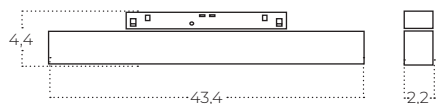

ALFA SAGA TRACK MAGNETIC 2LINE 24W CCT SWITCH DIM BK

Name	Alfa Saga Track Magnetic 2line 24W CCT Switch DIM Bk
Power	24W
Light source	1 x LED integrated
Kelvins	3000 / 4000 / 6000K
Beam angle	120°
IP	IP20
Material	aluminium / PVC
Voltage	48V
Type of control	CCT switch+DIMMER

Technical specification

Colour / new index no.

- black AZ6237