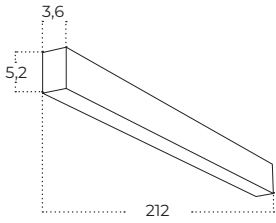

Colour / new index no.

- black AZ5662
- white AZ5663

Technical specification

LINELIO MIX 212 CCT DIMM

Name	Linelio MIX 212 CCT DIMM
IP	IP20
Material	aluminium / pvc
Light source	1 x LED INTEGRATED
Power	60W
Kelvins	3000 / 4000 / 6500K
Lumens	4164lm
Beam angle	30° + 120°
CCT	SWITCH
Dimmable	YES