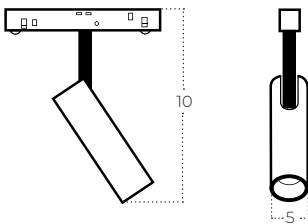

ALFA NIKO TRACK MAGNETIC 2LINE 7W CCT SWITCH DIM BK

Name	Alfa Niko Track Magnetic 2line 7W CCT Switch DIM Bk
Power	7W
Light source	1 x LED integrated
Kelvins	3000 / 4000 / 6000K
Beam angle	24°/ 38°
IP	IP20
Material	aluminium / PVC
Voltage	48V
Type of control	CCT switch+DIMMER

Technical specification

Colour / new index no.

- black AZ6249