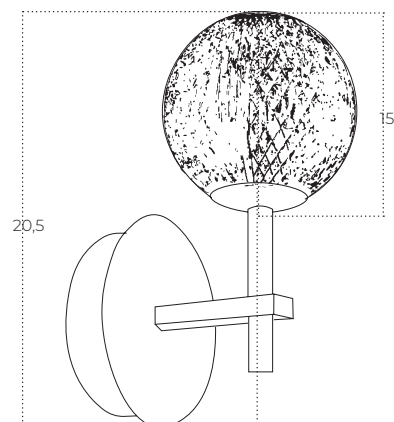

EDEM Wall

Edem Wall BK
AZ6013

Edem Wall GO
AZ6014

Technical information

Code	AZ6013	AZ6014
Color	● sand black / clear	● electric plating gold / clear
Material	mirror stainless steel / acryl	mirror stainless steel / acryl
Light source	1 x LED integrated	1 x LED integrated
Power	4,2W	4,2W
Kelvins	3000K	3000K
Lumens	336lm	336lm