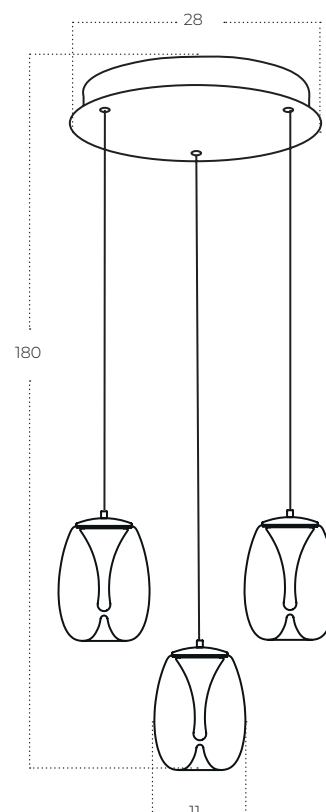

Pamela 11 Round 3 Smoky

Pamela 3 Round SMOKY
AZ6268

Technical information

Code	AZ6268
Color	● sand black / smoky
Material	aluminium / glass
Light source	3 x LED integrated
Power	15W

Pamela 11 Round 5 Smoky