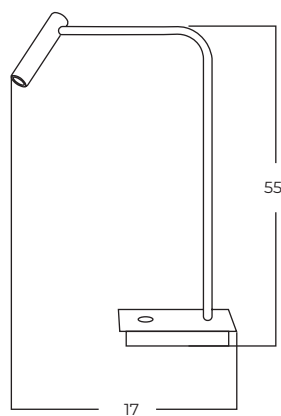

JUSTIN TABLE

Justin Table BK
AZ6211

Technical information

Code	AZ6211
Color	● sand black
Material	aluminium
Light source	1 x LED integrated
Power	3W
Kelvins	3000K
Lumens	240lm

JADE

Jade 2 Pendant BKCH-GO
AZ6212