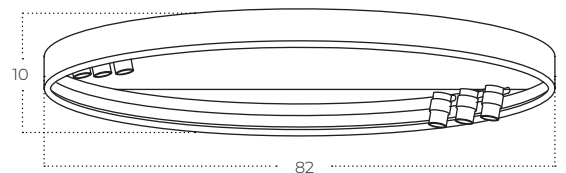

SERAFINO Top 60 3-Step DIMM

Serafino Top 60 3-Step DIMM
GO/BK
AZ5832

Serafino Top 80 3-Step DIMM
GO/BK
AZ5833

Technical information

Code	AZ5832	AZ5833
Color	● brushed gold / sand black	● brushed gold / sand black
Material	iron / aluminium / pvc	iron / aluminium / pvc
Light source	7 x LED integrated	7 x LED integrated
Power	34W	43W
Kelvins	3000K	3000K
Lumens	2720lm	3440lm
Others	Type of control: 3-STEP DIMMER	Type of control: 3-STEP DIMMER