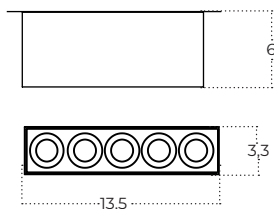

TETRIS 5 10W CCT DIMM

Technical specification

Name	TETRIS 5 10W CCT DIMM WH	TETRIS 5 10W CCT DIMM BK
IP	IP20	IP20
Material	aluminium	aluminium
Light source	1 x LED INTEGRATED	1 x LED INTEGRATED
Power	10W	10W
Kelvins	3000 / 4000 / 6000K	3000 / 4000 / 6000K
Beam angle	45°	45°
CCT	YES	YES