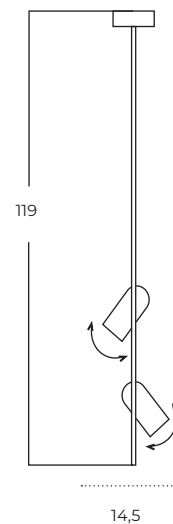

Vivi Floor 2 GO/BK
AZ5725

Vivi Top 2 BK/BK
AZ5728

Vivi Top 2 GO/BK
AZ5727

Technical information

Code	AZ5725	AZ5726	AZ5727	AZ5728
Color	● sand black / shiny gold	● sand black / sand black	● sand black / shiny gold	● sand black / sand black
Material	iron / aluminium	iron / aluminium	iron / aluminium	iron / aluminium
Light source	2 x GU10 (only LED)	2 x GU10 (only LED)	2 x GU10 (only LED)	2 x GU10 (only LED)
Power	max 10W	max 10W	max 10W	max 10W