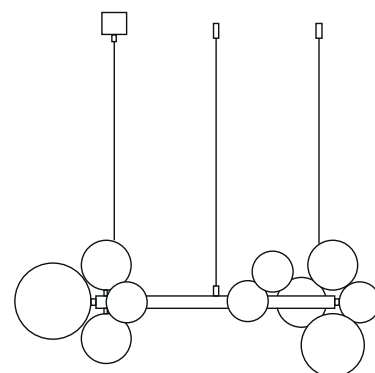

BUBBLES LAMPBODY ROUND 15 +GLASS SHADES SET 15