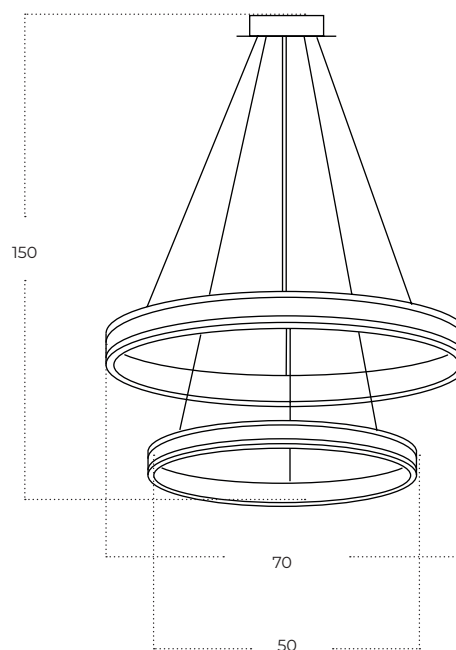

RIO

Rio 50+70 3-Step DIMM
BK/GO
AZ5779

Technical information

Code	AZ5779
Color	● sand black / gold
Material	iron / aluminium / leather / pvc
Light source	2 x LED integrated
Power	86W
Kelvins	3000K
Lumens	6880lm
Others	Type of control: 3-STEP TRIAC DIMMER