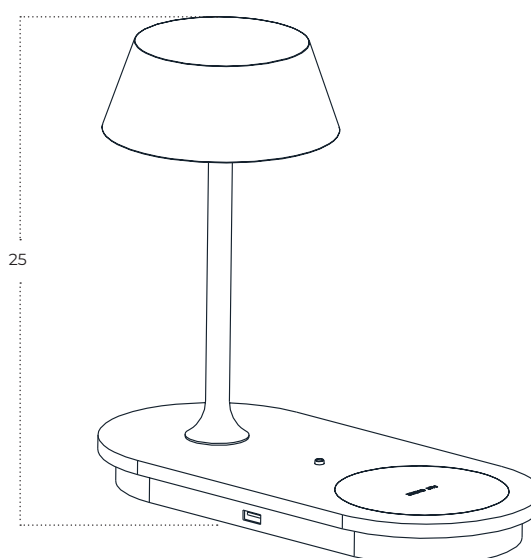

FINO Table DIMM NFC Charger BK

Fino Table DIMM NFC Charger BK
AZ5913

Technical information

Code	AZ5913
Color	● sand black
Material	aluminium
Light source	1 x LED integrated
Power	6W
Others	Type of control: USB + NFC CHARGER