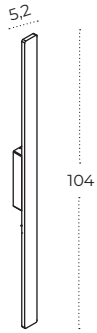

Colour / new index no.

- black AZ5711

LENNART 100 IP54

Technical specification

Name	Lennart 100 IP54 3000K BK	Lennart 100 IP54 4000K BK
Power	18W	18W
Light source	2 x LED integrated	2 x LED integrated
Kelvins	3000K	4000K
Lumens	1625lm	1690lm
Beam angle	120°	120°
IP	IP54	IP54
Material	aluminium	aluminium
Voltage	230V	230V