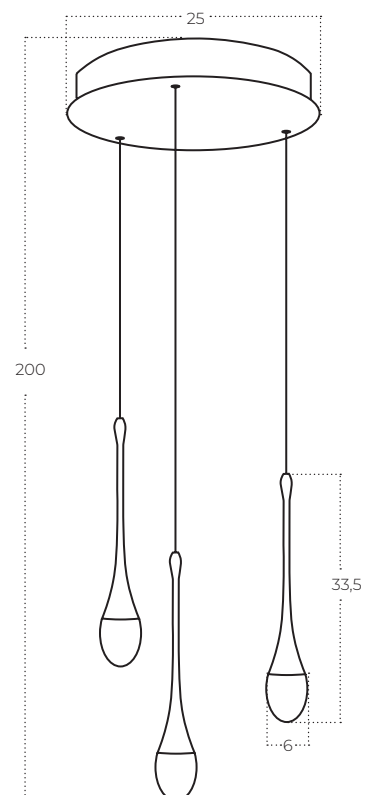

DALMA 3

Dalma 3 Round BK
AZ6009

Dalma 3 Round GO
AZ6010

Technical information

Code	AZ6009	AZ6010
Color	● sand black / clear	● electric plating gold / clear
Material	mirror stainless steel / acryl	mirror stainless steel / acryl
Light source	3 x LED integrated	3 x LED integrated
Power	28W	28W
Kelvins	3000K	3000K
Lumens	2240lm	2240lm