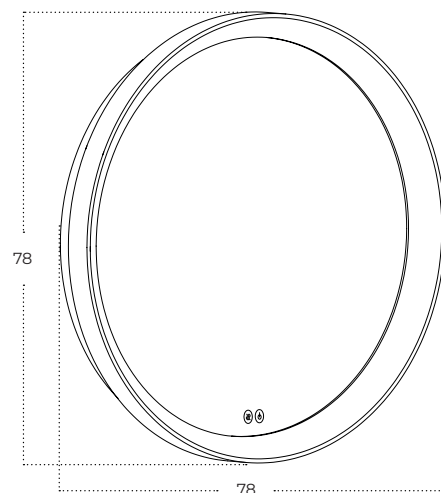

SERGIO Mirror 80 HEATED CCT Switch

Sergio Mirror 80 HEATED CCT
Switch BK
AZ5821

Sergio Mirror 80 HEATED CCT
Switch GO
AZ5822

Technical information

	AZ5821	AZ5822
Code	AZ5821	AZ5822
Color	● sand black	● brushed gold
Material	iron / aluminium / mirror / pvc	iron / aluminium / mirror / pvc
Light source	1 x LED integrated	1 x LED integrated
Power	55W	55W
Kelvins	3000 / 4000K	3000 / 4000K
Lumens	4400lm	4400lm
Others	Type of control: CCT SWITCH + TOUCH DIMMER	Type of control: CCT SWITCH + TOUCH DIMMER