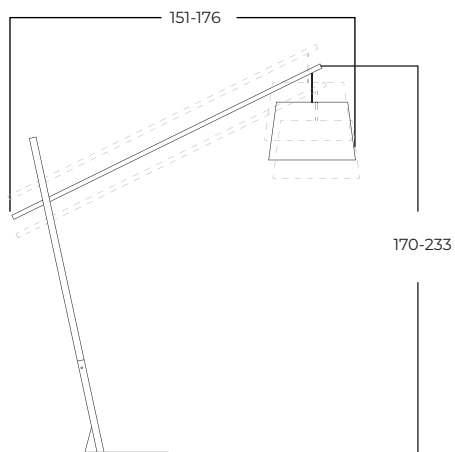

Code AZ5643
Color ● sand black / black linen
Material wood / metal / fabric
Light source 1 x E27