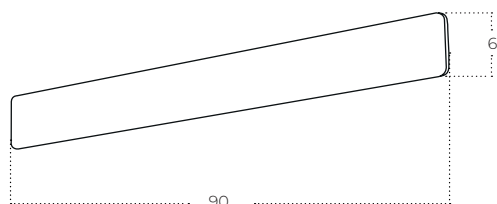

BASENTO CCT Switch

Basento 60 CCT Switch BK
AZ5893

Basento 90 CCT Switch BK
AZ5894

Basento 115 CCT Switch BK
AZ5895

Technical information

Code	AZ5893	AZ5894	AZ5895
Color	● sand black	● sand black	● sand black
Material	aluminium	aluminium	aluminium
Light source	2 x LED integrated	2 x LED integrated	2 x LED integrated
Power	20W	30W	40W
Kelvins	3000 / 4000K	3000 / 4000K	3000 / 4000K
Lumens	1600lm	2400lm	3200lm
Others	Type of control: CCT SWITCH	Type of control: CCT SWITCH	Type of control: CCT SWITCH