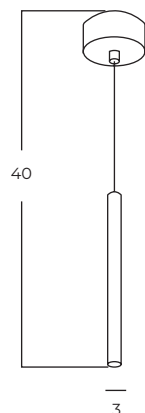

Technical information

	AZ6261	AZ6263	AZ6309	AZ6311
Code	AZ6261	AZ6263	AZ6309	AZ6311
Color	● sand black	○ sand white	● sand black	○ sand white
Material	aluminium	aluminium	aluminium	aluminium
Light source	1 x LED integrated	1 x LED integrated	1 x LED integrated	1 x LED integrated
Power	8W	8W	8W	8W
Kelvins	4000K	4000K	4000K	4000K
Lumens	439lm	444lm	439lm	444lm