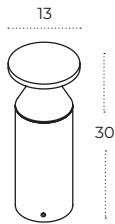

ELIAS 30 IP65

Technical specification

Name	Elias 30 IP65 3000K DGR	Elias 30 IP65 4000K DGR
Power	13W	13W
Light source	1 x LED integrated	1 x LED integrated
Kelvins	3000K	4000K
Lumens	668lm	694lm
Beam angle	120°	120°
IP	IP65	IP65
Material	aluminium	aluminium
Voltage	230V	230V

Colour / new index no.

- 3000K dark grey [AZ5707](#)
- 4000K dark grey [AZ5708](#)