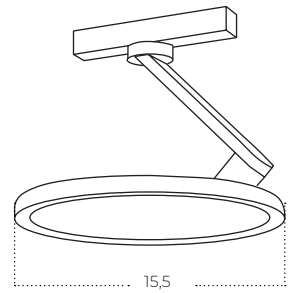

Technical specification

Colour / new index no.

- black AZ6253

ALFA MITUS TRACK MAGNETIC 2LINE 18W CCT SWITCH DIM BK

Name	Alfa Mitus Track Magnetic 2line 18W CCT Switch DIM Bk
Power	18W
Light source	1 x LED integrated
Kelvins	3000 / 4000 / 6000K
Beam angle	24°/ 38°
IP	IP20
Material	aluminium / PVC
Voltage	48V
Type of control	CCT switch+DIMMER