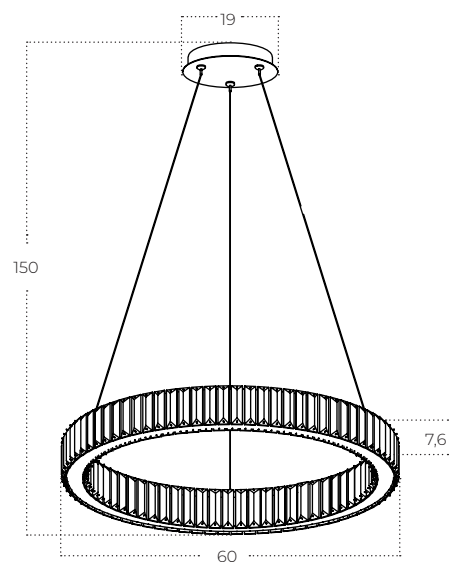

SPARK Pendant 60 DIMM

Spark Pendant 60 DIMM GO
AZ5788

Spark Pendant 60 DIMM CH
AZ5789

Technical information

Code	AZ5788	AZ5789
Color	● gold	○ chrome
Material	iron / glass	iron / glass
Light source	1 x LED integrated	1 x LED integrated
Power	30W	30W
Kelvins	3000K	3000K
Lumens	2560lm	2560lm
Others	Type of control: TRIAC DIMMER	Type of control: TRIAC DIMMER