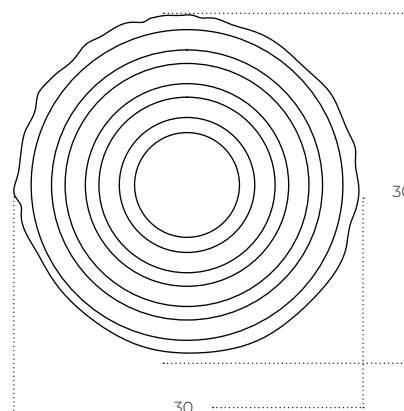

NESTOR Top 30

Nestor Top 30 BRASS
AZ5830

Nestor Top 30 BK
AZ5831

Technical information

Code	AZ5830	AZ5831
Color	● electric plating brass	● sand black
Material	iron / glass	iron / glass
Light source	1 x LED integrated	1 x LED integrated
Power	6W	6W
Kelvins	3000K	3000K
Lumens	480lm	480lm