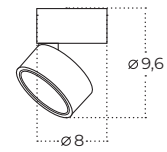

Colour / new index no.

○ 3000K white [AZ4538](#)

● 3000K black [AZ4537](#)

○ 4000K white [AZ4540](#)

● 4000K black [AZ4539](#)

MONA 10W CCT SWITCH

Technical specification

Name	MONA 10W CCT SWITCH BK	MONA 10W CCT SWITCH WH
IP	IP20	IP20
Material	aluminium / pvc	aluminium / pvc
Light source	1 x LED INTEGRATED	1 x LED INTEGRATED
Power	10W	10W
Kelvins	3000 / 4000 / 6000K	3000 / 4000 / 6000K
Lumens	800lm	800lm
CCT	3-STEP	3-STEP
Tilt	90°	90°
Rotation	350°	350°