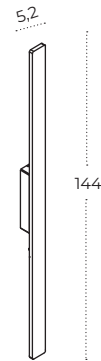

LENNART 150 IP54

Technical specification