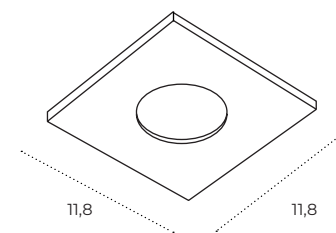

KANT IP44

Technical information

Code	AZ6049	AZ6050	AZ6051
Color	● sand white	○ sand white	● gold
Material	aluminium	aluminium	aluminium
Light source	1 x GU10	1 x GU10	1 x GU10
Power	18W	18W	27W
IP	IP44	IP44	IP44