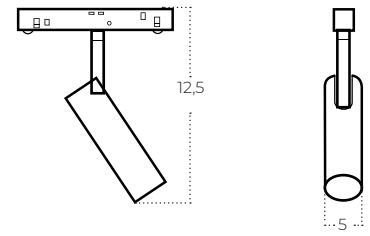

Technical specification

Colour / new index no.

- black AZ6249

ALFA NIKO TRACK MAGNETIC 2LINE 12W CCT SWITCH DIM BK

Name	Alfa Niko Track Magnetic 2line 12W CCT Switch DIM Bk
Power	12W
Light source	1 x LED integrated
Kelvins	3000 / 4000 / 6000K
Beam angle	24°/ 38°
IP	IP20
Material	aluminium / PVC
Voltage	48V
Type of control	CCT switch+DIMMER