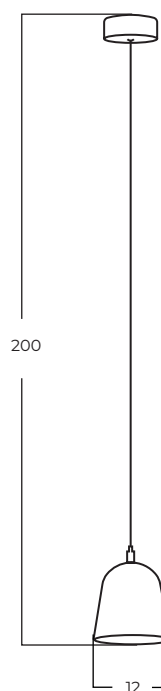

SPOLETO

Technical information

Code	AZ5642
Color	● black
Material	metal
Light source	6 x LED intergrated
Power	25W
Kelvins	3000K
Lumens	1397lm

CAPRI

Technical information

	Capri A WH	Capri A BK	Capri A GO
Code	AZ5645	AZ5646	AZ5647
Color	sand white	sand black	gold
Material	metal	metal	metal
Light source	1 x LED intergrated	1 x LED intergrated	1 x LED intergrated
Power	5W	5W	5W
Kelvins	3000K	3000K	3000K
Lumens	361lm	361lm	361lm