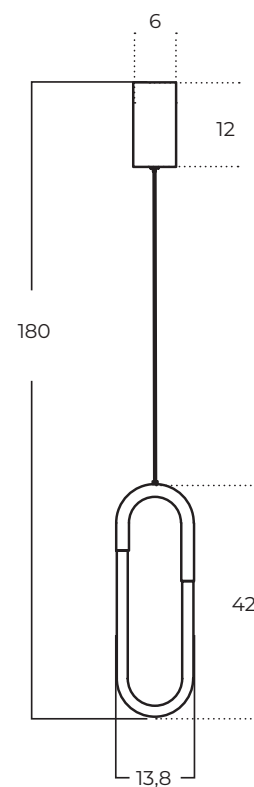

NEXUS

Nexus BK
AZ5739

Nexus GO
AZ5740

Technical information

Code	AZ5739	AZ5740
Color	● sand black	● electric plating brass
Material	iron / acryl / silicone	iron / acryl / silicone
Light source	1 x LED integrated	1 x LED integrated
Power	9W	9W
Kelvins	3000K	3000K
Lumens	720lm	720lm