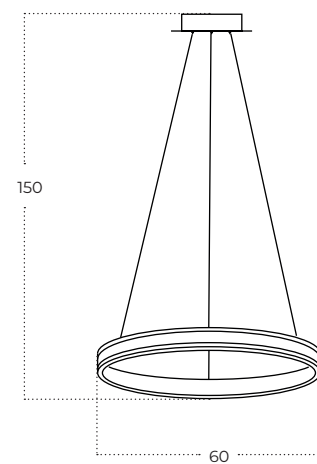

RIO

Rio 60 3-Step DIMM Bk
AZ5777

Technical information

Code	AZ5777
Color	● sand black / gold
Material	iron / aluminium / leather / pvc
Light source	1 x LED integrated
Power	43W
Kelvins	3000K
Lumens	3440lm
Others	Type of control: 3-STEP TRIAC DIMMER