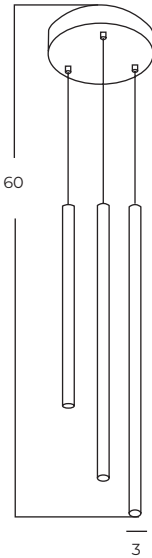

Technical information

Code	AZ6312
Color	● sand black
Material	aluminium
Light source	3 x LED integrated
Power	15W
Kelvins	3000K
Lumens	624lm

Code	AZ6314
Color	● sand black
Material	aluminium
Light source	5 x LED integrated
Power	27W
Kelvins	3000K
Lumens	1007lm