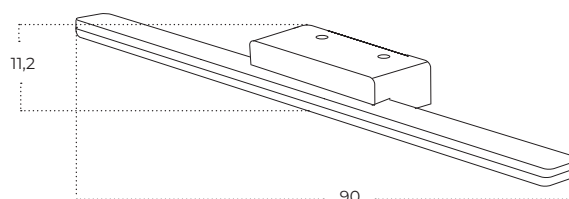

ARNO IP44 CCT Switch BK

Arno IP44 CCT Switch BK
AZ5887

Arno IP44 CCT Switch CH
AZ5888

Arno IP44 CCT Switch WH
AZ5889

Technical information

Code	AZ5887	AZ5888	AZ5889
Color	● sand black	● chrome	○ sand white
Material	aluminium / pvc	aluminium / pvc	aluminium / pvc
Light source	2 x LED integrated	2 x LED integrated	2 x LED integrated
Power	12W	12W	12W
Others	Type of control: CCT SWITCH	Type of control: CCT SWITCH	Type of control: CCT SWITCH