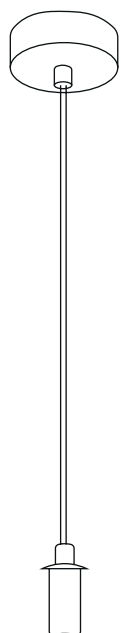

BUBBLES 1

BUBBLES
LAMPBODY

BUBBLES LAMPBODY 1

- black | AZ5918
- gold | AZ5854
- white | AZ5953

BUBBLES
SHADES