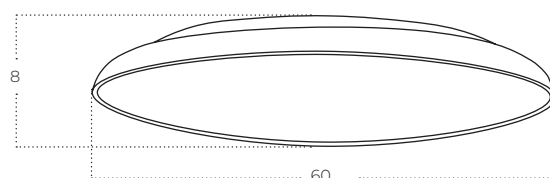

CLARA Top 60 CCT Switch DIMM

Clara Top 60 CCT Switch DIMM WH
AZ5803

Clara Top 60 CCT Switch DIMM BK
AZ5801

Clara Top 60 CCT Switch DIMM
CHABN
AZ5802

Technical information

	AZ5803	AZ5801	AZ5802
Code	AZ5803	AZ5801	AZ5802
Color	○ sand white	● sand black	● champagne ~ brown
Material	aluminium / pvc	aluminium / pvc	aluminium / pvc
Light source	1 x LED integrated	1 x LED integrated	1 x LED integrated
Power	50W	50W	50W
Kelvins	3000 / 4000 / 6500K	3000 / 4000 / 6500K	3000 / 4000 / 6500K
Lumens	4000lm	4000lm	4000lm
Others	Type of control: CCT SWITCH + TRIAC DIMMER	Type of control: CCT SWITCH + TRIAC DIMMER	Type of control: CCT SWITCH + TRIAC DIMMER