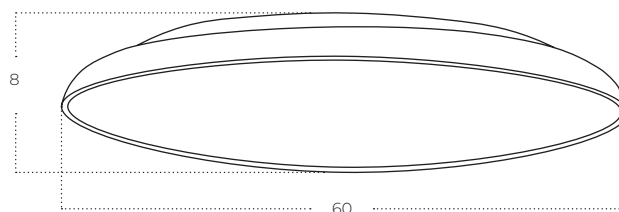

CLARA Top 80 CCT Switch DIMM

Clara Top 80 CCT Switch DIMM WH
AZ5806

Clara Top 80 CCT Switch DIMM BK
AZ5804

Clara Top 80 CCT Switch DIMM
CHABN
AZ5805

Technical information

Code	AZ5806	AZ5804	AZ5805
Color	○ sand white	● sand black	● champagne ~ brown
Material	aluminium / pvc	aluminium / pvc	aluminium / pvc
Light source	1 x LED integrated	1 x LED integrated	1 x LED integrated
Power	80W	80W	80W
Kelvins	3000 / 4000 / 6500K	3000 / 4000 / 6500K	3000 / 4000 / 6500K
Lumens	6400lm	6400lm	6400lm
Others	Type of control: CCT SWITCH + TRIAC DIMMER	Type of control: CCT SWITCH + TRIAC DIMMER	Type of control: CCT SWITCH + TRIAC DIMMER