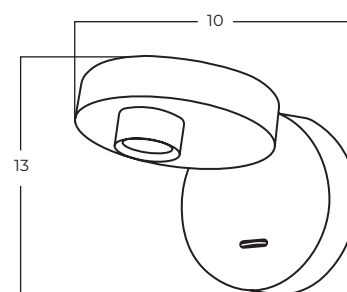

AZ5877 + AZ5955

ISEO

Iseo Wall BK
AZ5631

Iseo Arm Wall BK
AZ5632

Technical information

	AZ5631	AZ5632
Code	AZ5631	AZ5632
Color	● sand black	● sand black
Material	metal	metal
Light source	1 x LED integrated	1 x LED integrated
Power	3W	9W
Kelvins	3000K	3000K
Lumens	159lm	514lm