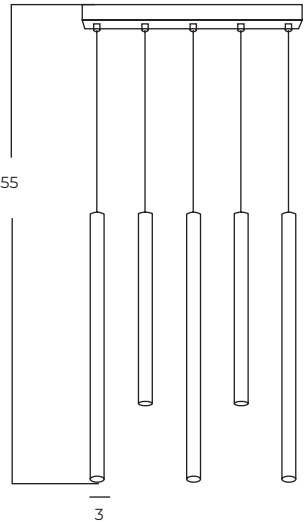

Technical information

Code	AZ6312
Color	● sand black
Material	aluminium
Light source	3 x LED integrated
Power	15W
Kelvins	3000K
Lumens	624lm

Code	AZ6314
Color	● sand black
Material	aluminium
Light source	5 x LED integrated
Power	27W
Kelvins	3000K
Lumens	1007lm