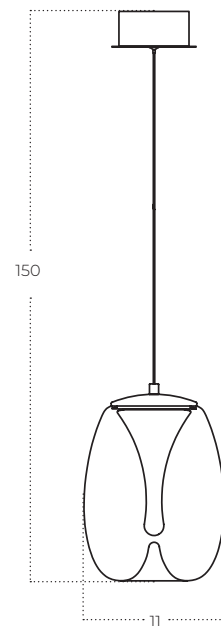

Technical information

Code	AZ6267
Color	● sand black / smoky
Material	aluminium / glass
Light source	1 x LED integrated
Power	5W