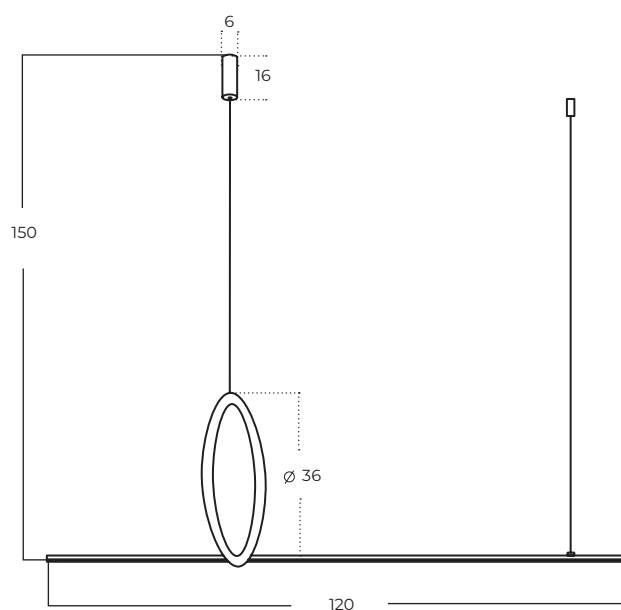

PELLE 3-Step DIMM

Pelle 3-Step DIMM BK
AZ5756

Pelle 3-Step DIMM GO
AZ5757

Technical information

Code	AZ5756	AZ5757
Color	● sand black	● painting gold
Material	iron / aluminium / pvc	iron / aluminium / pvc
Light source	1 x LED integrated	1 x LED integrated
Power	30W	30W
Kelvins	3000K	3000K
Lumens	2440lm	2400lm
Others	Type of control: 3-STEP DIMMER	Type of control: 3-STEP DIMMER