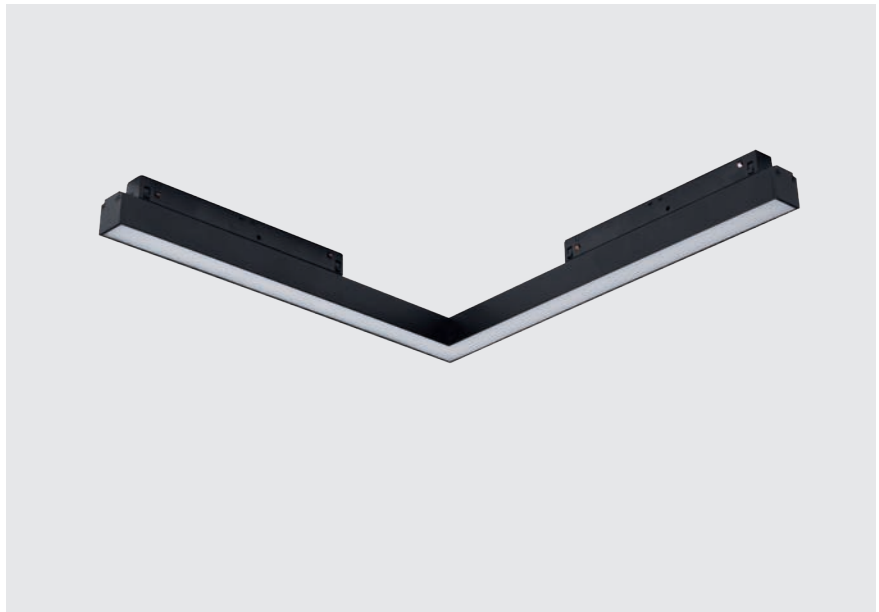

Technical specification

Colour / new index no.

- black AZ6243

ALFA SAGA TRACK MAGNETIC 2LINE CORNER A 24W CCT SWITCH DIM BK

Name	Alfa Saga Track Magnetic 2line Corner A 24W CCT Switch DIM Bk
Power	24W
Light source	1 x LED integrated
Kelvins	3000 / 4000 / 6000K
Beam angle	120°
IP	IP20
Material	aluminium / PVC
Voltage	48V
Type of control	CCT switch+DIMMER + PHASE switch