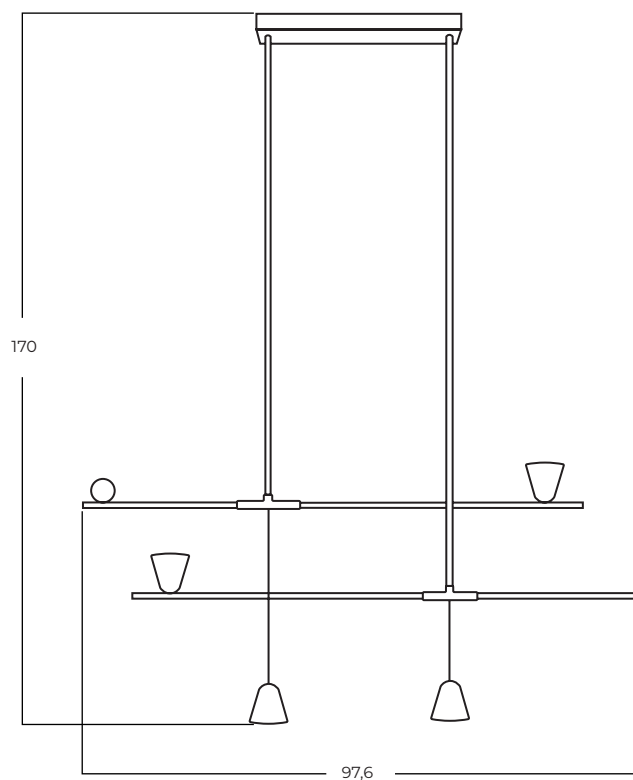

SPOLETO

Technical information

Code	AZ5642
Color	● black
Material	metal
Light source	6 x LED intergrated
Power	25W
Kelvins	3000K
Lumens	1397lm