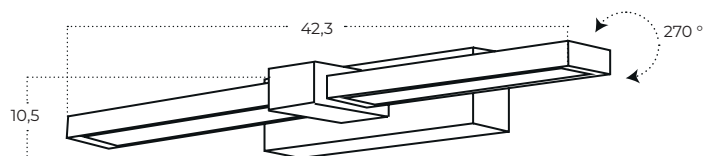

ARNO IP44 CCT Switch BK

Arno IP44 CCT Switch BK
AZ5887

Arno IP44 CCT Switch CH
AZ5888

Arno IP44 CCT Switch WH
AZ5889

Technical information

Code	AZ5887	AZ5888	AZ5889
Color	● sand black	● chrome	○ sand white
Material	aluminium / pvc	aluminium / pvc	aluminium / pvc
Light source	2 x LED integrated	2 x LED integrated	2 x LED integrated
Power	12W	12W	12W
Others	Type of control: CCT SWITCH	Type of control: CCT SWITCH	Type of control: CCT SWITCH