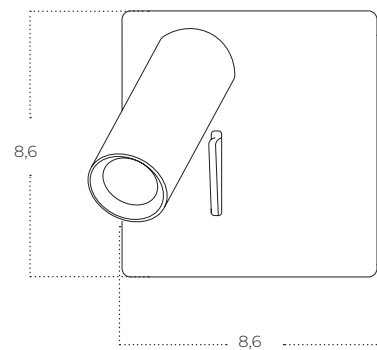

Technical information

Code	AZ5625	AZ5626
Color	● sand black	○ sand white
Material	iron / aluminium	iron / aluminium
Light source	1 x LED integrated	1 x LED integrated
Power	3W	3W
Kelvins	3000K	3000K
Lumens	208lm	198lm