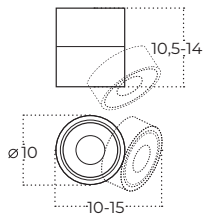

COSTA 3000/4000K

Technical specification

Name	COSTA	COSTA
IP	IP20	IP20
Material	aluminium	aluminium
Light source	1 x LED INTEGRATED	1 x LED INTEGRATED
Power	12W	12W
Kelvins	3000K	4000K
Lumens	1000lm	1100lm
Tilt	90°	90°
Rotation	350°	350°

Colour / new index no.

○ 3000K	white	AZ2856
● 3000K	black	AZ2857
○ 4000K	white	AZ4554
● 4000K	black	AZ4553

COSTA SPOT

Technical specification