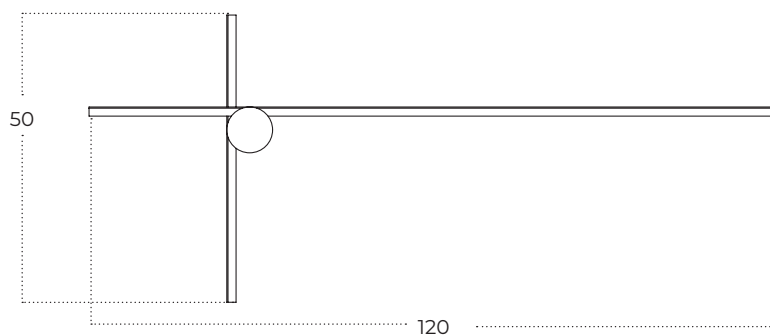

FRANK A

Frank A 3000K BK
AZ5758

Frank A 3000K WH
AZ5759

Technical information

	AZ5758	AZ5759
Code	AZ5758	AZ5759
Color	● sand black	○ sand white
Material	iron / aluminium / pvc	iron / aluminium / pvc
Light source	2 x LED integrated	2 x LED integrated
Power	20W	20W
Kelvins	3000K	3000K
Lumens	1600lm	1600lm