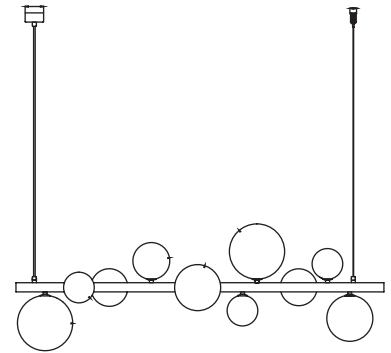

- black | AZ5866
- gold | AZ5868
- white | AZ5867

BUBBLES SHADES

BUBBLES GLASS SHADES SET 10

- 3x ∅ 10 cm
- 3x ∅ 12 cm
- 2x ∅ 15 cm
- 2x ∅ 18 cm
- clear AZ5872
- smoky AZ5873

BUBBLES LAMPBODY + SHADE

BUBBLES LAMPBODY LINE 10 + GLASS SHADES SET 10