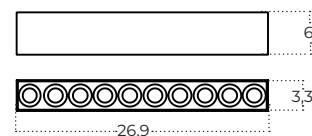

Colour / new index no.

- black AZ6280
- white AZ6279

TETRIS 10 20W CCT DIMM

Technical specification

Name	TETRIS 10 20W CCT DIMM WH	TETRIS 10 20W CCT DIMM BK
IP	IP20	IP20
Material	aluminium	aluminium
Light source	1 x LED INTEGRATED	1 x LED INTEGRATED
Power	20W	20W
Kelvins	3000 / 4000 / 6000K	3000 / 4000 / 6000K
Beam angle	45°	45°
CCT	YES	YES