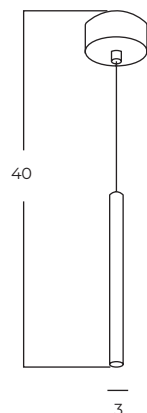

Technical information

	AZ6260	AZ6262	AZ6264	AZ6310
Code	AZ6260	AZ6262	AZ6264	AZ6310
Color	● sand black	○ sand white	● sand black	○ sand white
Material	aluminium	aluminium	aluminium	aluminium
Light source	1 x LED integrated	1 x LED integrated	1 x LED integrated	1 x LED integrated
Power	8W	8W	8W	8W
Kelvins	3000K	3000K	3000K	3000K
Lumens	439lm	444lm	439lm	444lm