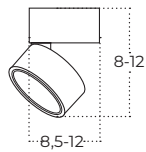

Colour / new index no.

○ white [AZ2703](#)

● black [AZ2702](#)

MONA 12W

Technical specification

Name	MONA 15W CCT SWITCH BK	MONA 15W CCT SWITCH WH
IP	IP20	IP20
Material	aluminium / pvc	aluminium / pvc
Light source	1 x LED INTEGRATED	1 x LED INTEGRATED
Power	15W	15W
Kelvins	3000 / 4000 / 6000K	3000 / 4000 / 6000K
Lumens	1200lm	1200lm
CCT	3-STEP	3-STEP
Tilt	90°	90°
Rotation	350°	350°