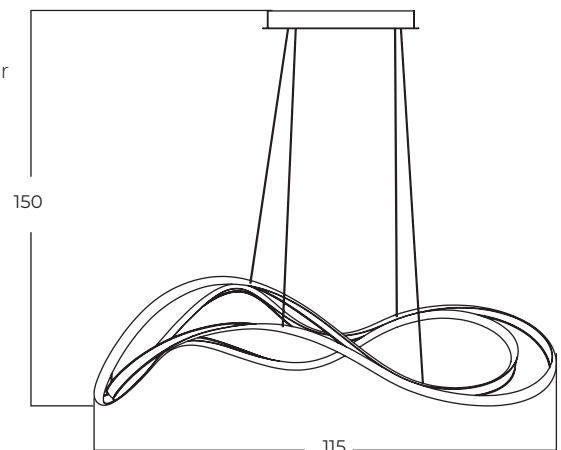

Technical information

	Twist Pendant BK	Twist Table BK	Twist Floor BK
Code	AZ5733	AZ5735	AZ5737
Color	● sand black	● sand black	● sand black
Material	iron / aluminum / PCV	iron / aluminum / PCV	iron / aluminum / PCV
Light source	1 x LED intergrated	1 x LED intergrated	1 x LED intergrated
Power	60W	18W	30W
Kelvins	3000K	3000K	3000K
Lumens	4800lm	1440lm	2400lm
Others	3-step dimmer	3-step dimmer	3-step dimmer