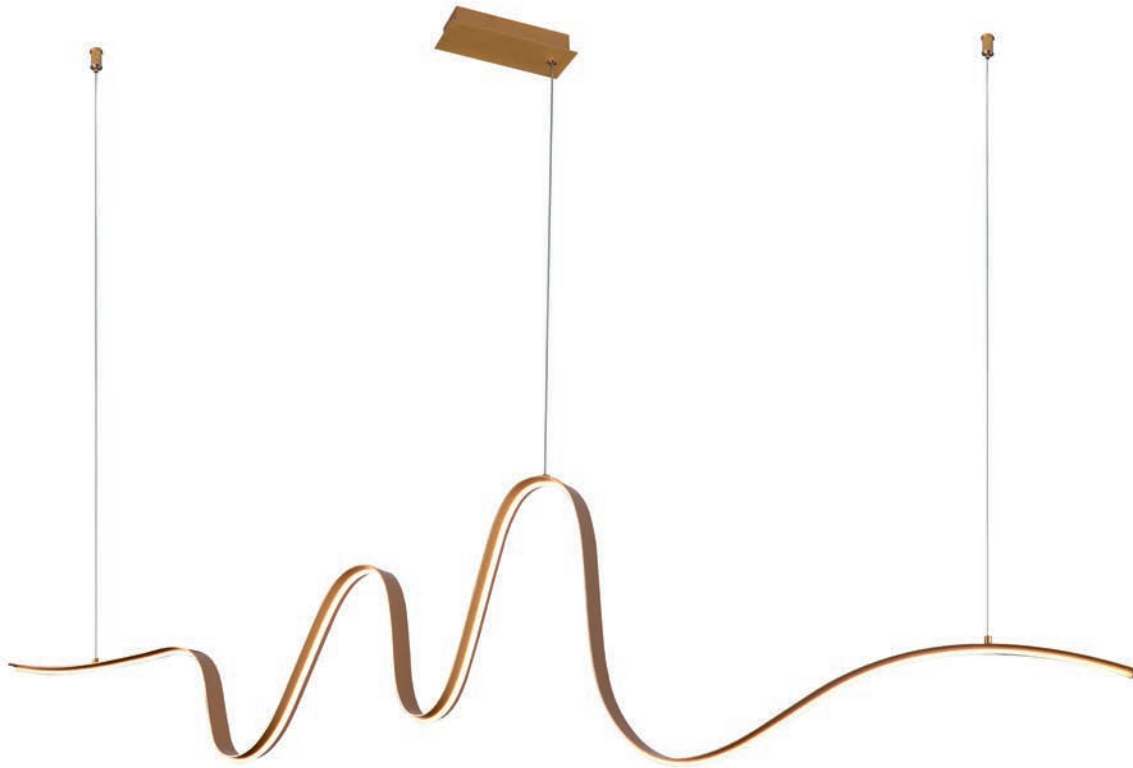

SIROCCO 3-Step DIMM

Sirocco 3-Step DIMM GO
AZ5781