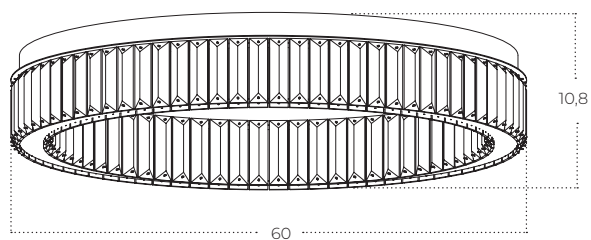

SPARK Top 60 DIMM

Spark Top 60 DIMM GO
AZ5784

Spark Top 60 DIMM CH
AZ5785

Technical information

Code	AZ5784	AZ5785
Color	● gold	○ chrome
Material	iron / glass	iron / glass
Light source	1 x LED integrated	1 x LED integrated
Power	48W	48W
Kelvins	3000K	3000K
Lumens	2560lm	2560lm
Others	Type of control: TRIAC DIMMER	Type of control: TRIAC DIMMER