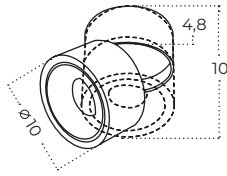

Colour / new index no.

- matt black AZ5973
- matt white AZ5974
- gold AZ5975

COSTA 12W CCT SWITCH

Technical specification

Name	COSTA 12W CCT SWITCH BK	COSTA 12W CCT SWITCH WH
IP	IP20	IP20
Material	aluminium	aluminium
Light source	1 x LED INTEGRATED	1 x LED INTEGRATED
Power	12W	12W
Kelvins	3000 / 4000 / 6000K	3000 / 4000 / 6000K
Lumens	960lm	960lm
CCT	3-STEP	3-STEP
Tilt	90°	90°
Rotation	350°	350°