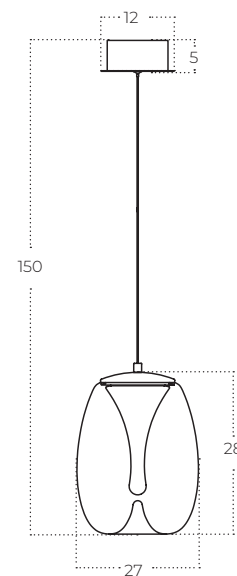

Technical information

Code	AZ5825	AZ5826	AZ6185
Color	● sand black / clear	○ black chrome / smoky	● electric plating brass / amber
Material	iron / glass	iron / glass	iron / glass
Light source	1 x LED integrated	1 x LED integrated	1 x LED integrated
Power	15W	15W	15W
Kelvins	3000K	3000K	3000K
Lumens	1200lm	1200lm	1200lm