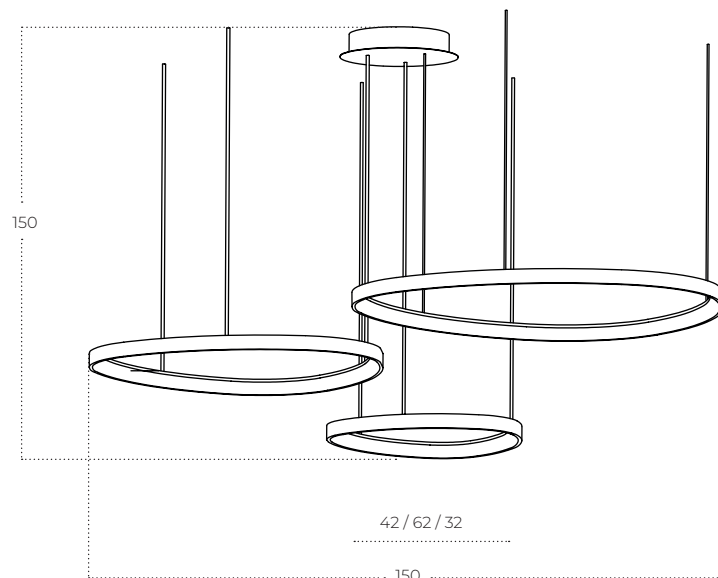

Technical information

Code	AZ5774
Color	● sand black
Material	iron / aluminium / pvc
Light source	3 x LED integrated
Power	170W
Kelvins	3000 / 3500 / 4000K
Lumens	13600lm
Others	Type of control: CCT SWITCH + 3-STEP DIMMER

Code	AZ5775
Color	● brushed gold
Material	iron / aluminium / pvc
Light source	3 x LED integrated
Power	170W
Kelvins	3000 / 3500 / 4000K
Lumens	13600lm
Others	Type of control: CCT SWITCH + 3-STEP DIMMER