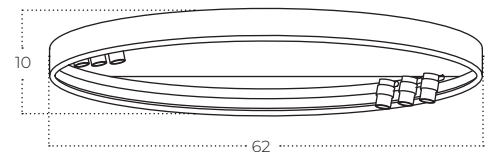

SERAFINO Top 60 3-Step DIMM

Serafino Top 60 3-Step DIMM
GO/BK
AZ5832

Serafino Top 80 3-Step DIMM
GO/BK
AZ5833

Technical information

Code	AZ5832	AZ5833
Color	● brushed gold / sand black	● brushed gold / sand black
Material	iron / aluminium / pvc	iron / aluminium / pvc
Light source	7 x LED integrated	7 x LED integrated
Power	34W	43W
Kelvins	3000K	3000K
Lumens	2720lm	3440lm
Others	Type of control: 3-STEP DIMMER	Type of control: 3-STEP DIMMER