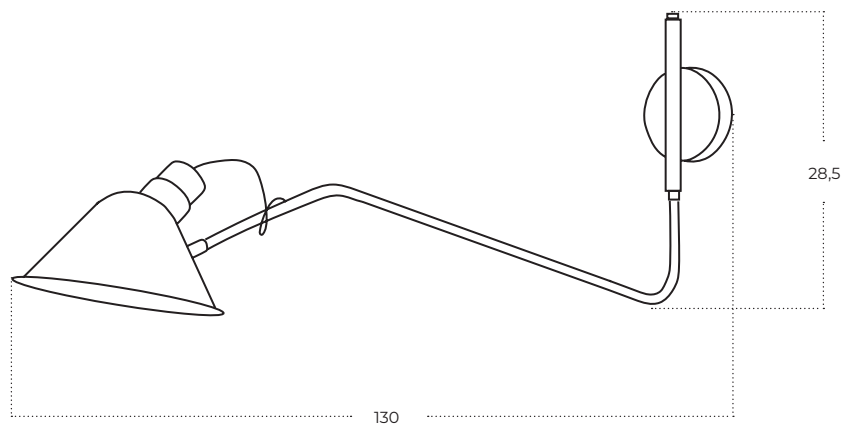

Technical information

Code	AZ5619
Color	● matt black / white
Material	iron
Light source	1 x E27 (only LED)