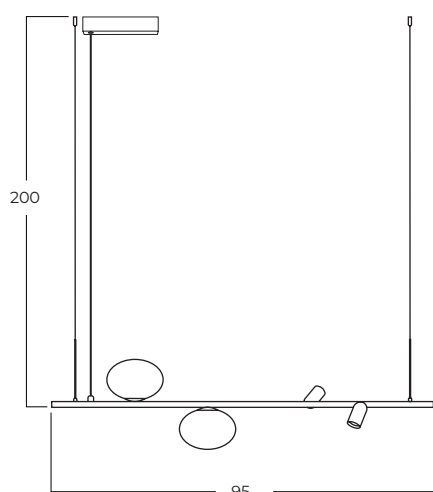

TRASIMENO

Trasimeno 95 BK
AZ5639

Trasimeno 120 BK
AZ5640

Trasimeno wall BK
AZ5641

Technical information

	AZ5639	AZ5640	AZ5641
Code	AZ5639	AZ5640	AZ5641
Color	● black	● black	● black
Material	metal / glass	metal / glass	metal / glass
Light source	2 x LED G9 2 x LED intergrated 10W, 3000K, 1282 lm	3 x LED G9 2 x LED intergrated 10W, 3000K, 1281 lm	1 x LED G9 1 x LED intergrated 2,9W, 3000K, 192 lm
Others	Type of control: on/off switch	Type of control: on/off switch	Type of control: on/off switch