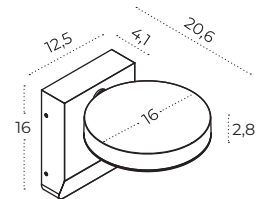

Name	Iver IP54 Sensor 3000K DGR	Iver IP54 Sensor 4000K DGR
Power	20W	20W
Light source	1 x LED integrated	1 x LED integrated
Kelvins	3000K	4000K
Lumens	1434lm	1484lm
Beam angle	120°	120°
IP	IP54	IP54
Material	aluminium	aluminium
Voltage	230V	230V
Type of control	motion sensor	motion sensor
Rotation	355°	355°

Colour / new index no.

- 3000K dark grey [AZ5703](#)
- 4000K dark grey [AZ5704](#)