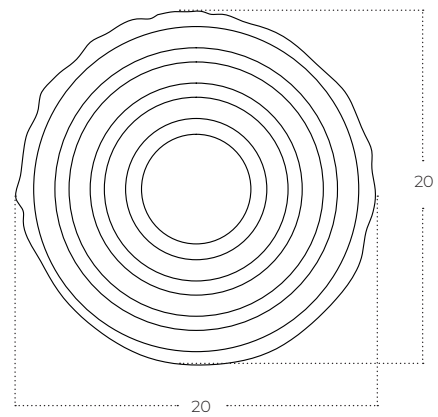

NESTOR Top 20

Nestor Top 20 BRASS
AZ5828

Technical information

Code	AZ5828	AZ5829
Color	● electric plating brass	● sand black
Material	iron / glass	iron / glass
Light source	1 x LED integrated	1 x LED integrated
Power	6W	6W
Kelvins	3000K	3000K
Lumens	480lm	480lm