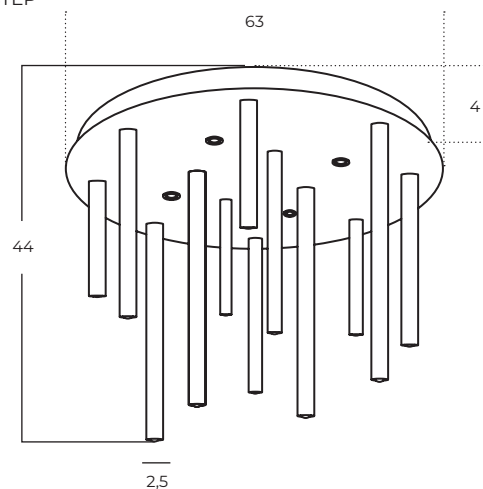

ILIOS 12 Top 3-Step DIMM

Ilios 5 Top 3-Step DIMM
BK
AZ5753

Ilios 5 Top 3-Step DIMM
WH
AZ5755

Ilios 5 Top 3-Step DIMM
GO
AZ5754

Technical information

Code	AZ5753	AZ5754	AZ5755
Color	● sand black	● brushed gold	○ sand white
Material	iron / aluminium / acryl	iron / aluminium / acryl	iron / aluminium / acryl
Light source	12 x LED integrated 4 x LED integrated	12 x LED integrated 4 x LED integrated	12 x LED integrated 4 x LED integrated
Power	64W	64W	64W
Kelvins	3000K	3000K	3000K
Lumens	5120lm	5120lm	5120lm
Others	Type of control: 3-STEP DIMMER	Type of control: 3-STEP DIMMER	Type of control: 3-STEP DIMMER