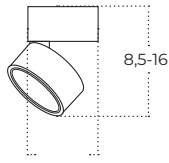

MONA 18W

Technical specification

Name	MONA 18W BK	MONA 18W BK
IP	IP20	IP20
Material	aluminium	aluminium
Light source	1 x LED INTEGRATED	1 x LED INTEGRATED
Power	18W	18W
Kelvins	3000K	3000K
Lumens	1500lm	1500m
Tilt	90°	90°
Rotation	350°	350°

Colour / new index no.

- ☐ white AZ4546
- ☒ black AZ4546