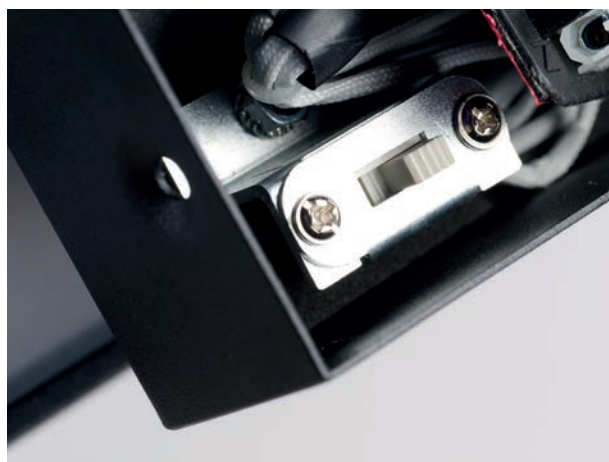

ARNO IP44 CCT Switch BK

Arno IP44 CCT Switch BK
AZ5887

Arno IP44 CCT Switch CH
AZ5888

Arno IP44 CCT Switch WH
AZ5889

Technical information

Code	AZ5887	AZ5888	AZ5889
Color	● sand black	● chrome	○ sand white
Material	aluminium / pvc	aluminium / pvc	aluminium / pvc
Light source	2 x LED integrated	2 x LED integrated	2 x LED integrated
Power	12W	12W	12W
Others	Type of control: CCT SWITCH	Type of control: CCT SWITCH	Type of control: CCT SWITCH