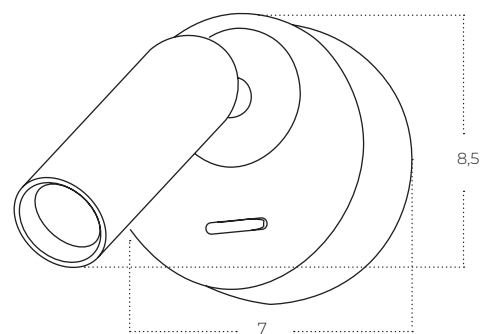

LUGANO ROUND Wall

Lugano Round Wall WH
AZ5627

Lugano Round Wall BK
AZ5628

Technical information

Code	AZ5627	AZ5628
Color	○ sand white	● sand black
Material	metal	metal
Light source	1 x LED integrated	1 x LED integrated
Power	3W	3W
Kelvins	3000K	3000K
Lumens	213lm	205lm