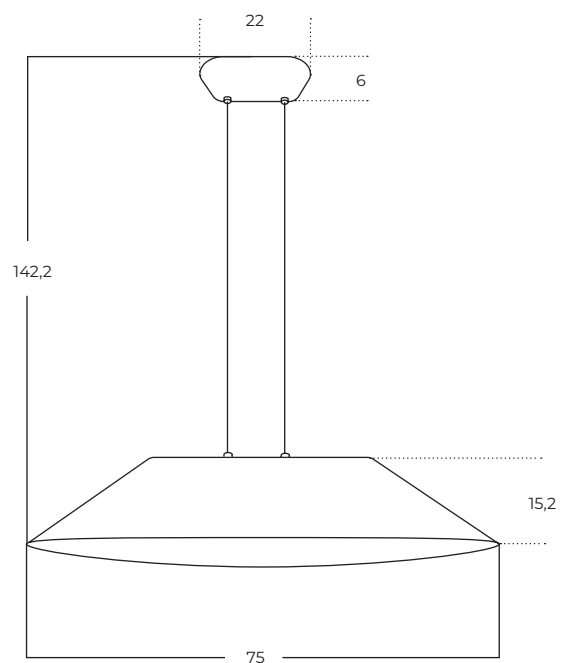

Technical information

	AZ5899	AZ5900
Code	AZ5899	AZ5900
Color	● beige	● black
Material	pet felt / aluminium	pet felt / aluminium
Light source	1 x LED integrated	1 x LED integrated
Power	12W	12W
Kelvins	3000K	3000K
Lumens	900lm	900lm
Others	Type of control: TRIAC DIMMER	Type of control: TRIAC DIMMER