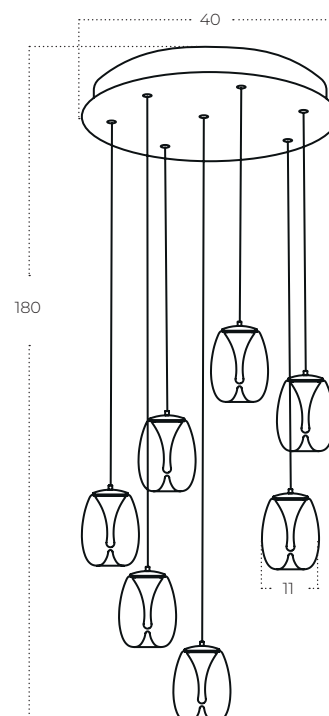

Pamela 11 Round 7 Smoky

Pamela 7 Round SMOKY
AZ6270

Technical information

Code	AZ6270
Color	● sand black / smoky
Material	aluminium / glass
Light source	7 x LED integrated
Power	35W