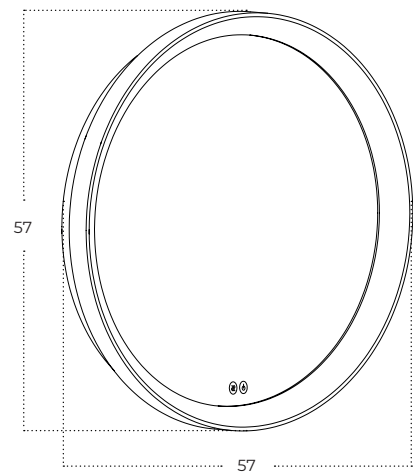

AQUA

SERGIO Mirror 60 HEATED CCT Switch

Sergio Mirror 60 HEATED CCT
Switch BK
AZ5819

Sergio Mirror 60 HEATED CCT
Switch GO
AZ5820

Technical information

Code	AZ5819	AZ5820
Color	● sand black	● brushed gold
Material	iron / aluminium / mirror / pvc	iron / aluminium / mirror / pvc
Light source	1 x LED integrated	1 x LED integrated
Power	40W	40W
Kelvins	3000 / 4000K	3000 / 4000K
Lumens	3200lm	3200lm
Others	Type of control: CCT SWITCH + TOUCH DIMMER	Type of control: CCT SWITCH + TOUCH DIMMER