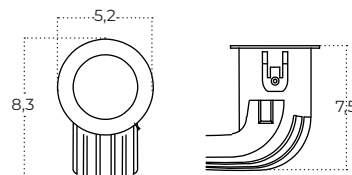

TORK 12W

Technical specification