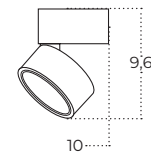

Technical specification

Name	MONA 15W CCT SWITCH BK	MONA 15W CCT SWITCH WH
IP	IP20	IP20
Material	aluminium / pvc	aluminium / pvc
Light source	1 x LED INTEGRATED	1 x LED INTEGRATED
Power	15W	15W
Kelvins	3000 / 4000 / 6000K	3000 / 4000 / 6000K
Lumens	1200lm	1200lm
CCT	3-STEP	3-STEP
Tilt	90°	90°
Rotation	350°	350°

Colour / new index no.

○ white [AZ6037](#)

● black [AZ6038](#)