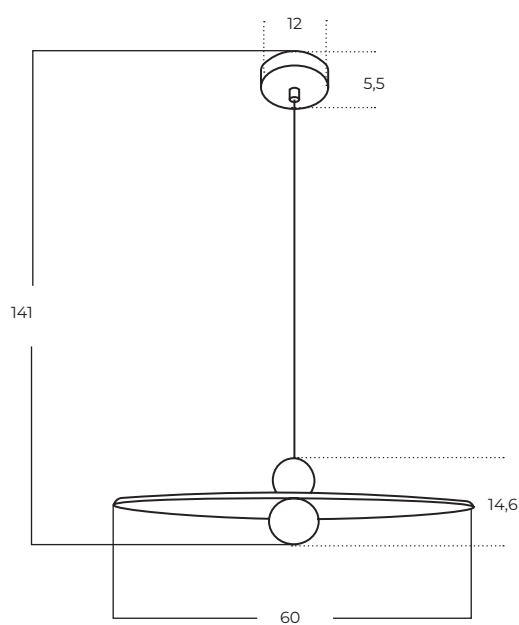

FREYA

Technical information

Code	AZ5907	AZ5906
Color	● beige	● orange
Material	pet felt / aluminium / glass	pet felt / aluminium / glass
Light source	1 x LED integrated	1 x LED integrated
Power	7W	7W
Kelvins	3000K	3000K
Lumens	350lm	350lm
Others	Type of control: TRIAC DIMMER	Type of control: TRIAC DIMMER