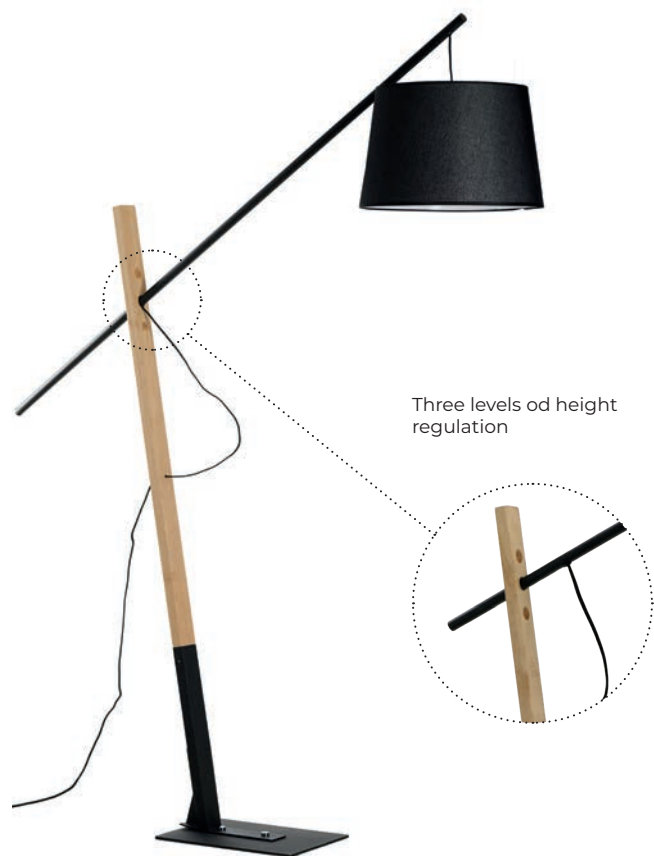

GARDA FLOOR