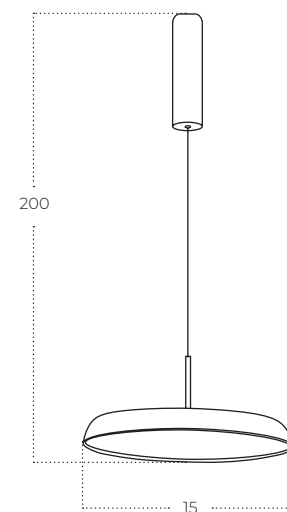

CLARA Pendant 15

Clara Pendant 15 WH
AZ5809

Clara Pendant 15 BK
AZ5807

Clara Pendant 15 CHABN
AZ5808

Technical information

	AZ5809	AZ5807	AZ5808
Code	AZ5809	AZ5807	AZ5808
Color	○ sand white	● sand black	● champagne ~ brown
Material	aluminium / pvc	aluminium / pvc	aluminium / pvc
Light source	1 x LED integrated	1 x LED integrated	1 x LED integrated
Power	12W	12W	12W
Kelvins	3000K	3000K	3000K
Lumens	960lm	960lm	960lm