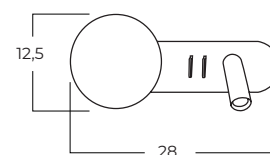

TRASIMENO

Trasimeno 95 BK
AZ5639

Trasimeno 120 BK
AZ5640

Trasimeno wall BK
AZ5641

Technical information

	AZ5639	AZ5640	AZ5641
Code	AZ5639	AZ5640	AZ5641
Color	● black	● black	● black
Material	metal / glass	metal / glass	metal / glass
Light source	2 x LED G9 2 x LED intergrated 10W, 3000K, 1282 lm	3 x LED G9 2 x LED intergrated 10W, 3000K, 1281 lm	1 x LED G9 1 x LED intergrated 2,9W, 3000K, 192 lm
Others	Type of control: on/off switch	Type of control: on/off switch	Type of control: on/off switch