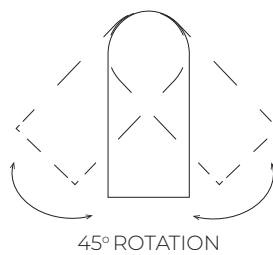

Vivi Floor 2 GO/BK
AZ5725

Vivi Top 2 BK/BK
AZ5728

Vivi Top 2 GO/BK
AZ5727

Technical information

Code	AZ5725	AZ5726	AZ5727	AZ5728
Color	● sand black / shiny gold	● sand black / sand black	● sand black / shiny gold	● sand black / sand black
Material	iron / aluminium	iron / aluminium	iron / aluminium	iron / aluminium
Light source	2 x GU10 (only LED)	2 x GU10 (only LED)	2 x GU10 (only LED)	2 x GU10 (only LED)
Power	max 10W	max 10W	max 10W	max 10W