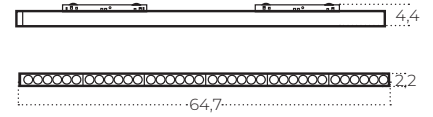

Technical specification

Colour / new index no.

- black AZ6241

ALFA KIRA TRACK MAGNETIC 2LINE 36W CCT SWITCH DIM BK

Name	Alfa Kira Track Magnetic 2line 36W CCT Switch DIM Bk
Power	36W
Light source	1 x LED integrated
Kelvins	3000 / 4000 / 6000K
Beam angle	120°
IP	IP20
Material	aluminium / PVC
Voltage	48V
Type of control	CCT switch+DIMMER