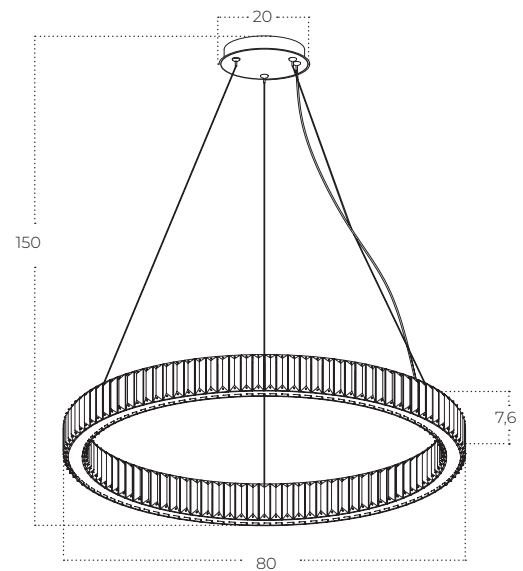

SPARK Pendant 80 DIMM

Spark Pendant 80 DIMM GO
AZ5790

Spark Pendant 80 DIMM CH
AZ5791

Technical information

Code	AZ5790	AZ5791
Color	● gold	○ chrome
Material	iron / glass	iron / glass
Light source	1 x LED integrated	1 x LED integrated
Power	72W	72W
Kelvins	3000K	3000K
Lumens	3600lm	3600lm
Others	Type of control: TRIAC DIMMER	Type of control: TRIAC DIMMER