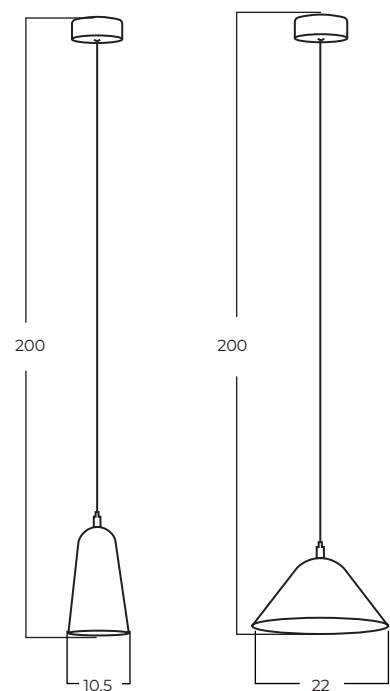

CAPRI

Technical information

	Capri B WH	Capri B BK	Capri B GO
Code	AZ5648	AZ5649	AZ5650
Color	○ sand white	● sand black	● gold
Material	metal	metal	metal
Light source	1 x LED intergrated	1 x LED intergrated	1 x LED intergrated
Power	5W	5W	5W
Kelvins	3000K	3000K	3000K
Lumens	36lm	36lm	36lm

	Capri C WH	Capri C BK	Capri C GO
Code	AZ5651	AZ5652	AZ5653
Color	○ sand white	● sand black	● gold
Material	metal	metal	metal
Light source	1 x LED intergrated	1 x LED intergrated	1 x LED intergrated
Power	5W	5W	5W
Kelvins	3000K	3000K	3000K
Lumens	36lm	36lm	36lm