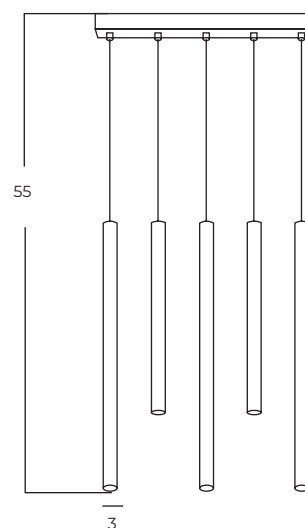

Technical information

Code	AZ6313
Color	● sand black
Material	aluminium
Light source	3 x LED integrated
Power	15W
Kelvins	4000K
Lumens	624lm

Code	AZ6315
Color	● sand black
Material	aluminium
Light source	5 x LED integrated
Power	27W
Kelvins	4000K
Lumens	1007lm