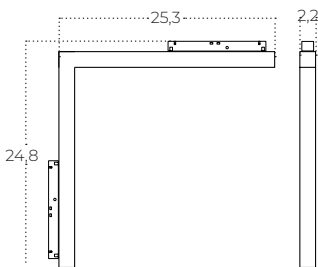

ALFA SAGA TRACK MAGNETIC 2LINE CORNER B 24W CCT SWITCH DIM BK

Name	Alfa Saga Track Magnetic 2line Corner B 24W CCT Switch DIM Bk
Power	24W
Light source	1 x LED integrated
Kelvins	3000 / 4000 / 6000K
Beam angle	120°
IP	IP20
Material	aluminium / PVC
Voltage	48V
Type of control	CCT switch+DIMMER + PHASE switch

Technical specification

Colour / new index no.

- black AZ6245