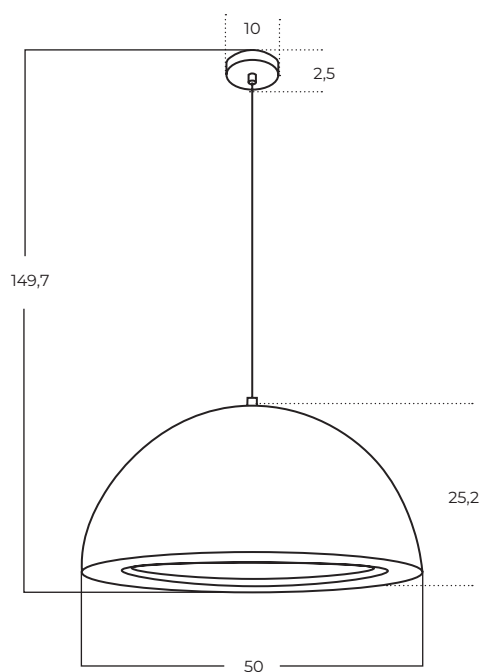

RENE

Rene COFFEE
AZ5901

Rene BEIGE
AZ5902

Technical information

Code	AZ5901	AZ5902
Color	● coffee	● beige
Material	aluminium / acryl	aluminium / acryl
Light source	3 x E27 (only LED)	3 x E27 (only LED)

KELDAN