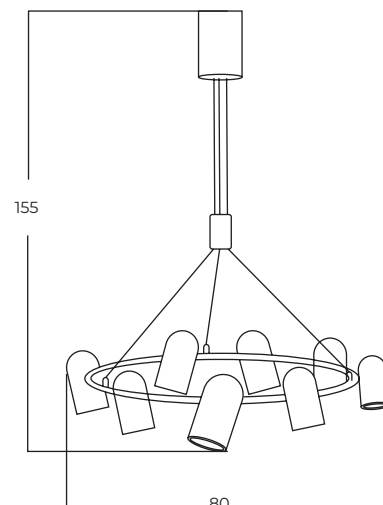

Technical information

Code	AZ5729	AZ5730	AZ5731	AZ5732
Color	● sand black / shiny gold	● sand black / sand black	● sand black / shiny gold	● sand black / sand black
Material	iron / aluminium	iron / aluminium	iron / aluminium	iron / aluminium
Light source	6 x GU10 (only LED)	6 x GU10 (only LED)	8 x GU10 (only LED)	8 x GU10 (only LED)
Power	max 30W	max 30W	max 40W	max 40W