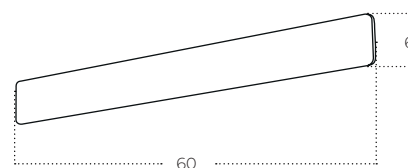

BASENTO CCT Switch

Basento 60 CCT Switch BK
AZ5893

Basento 90 CCT Switch BK
AZ5894

Basento 115 CCT Switch BK
AZ5895

Technical information

Code	AZ5893	AZ5894	AZ5895
Color	● sand black	● sand black	● sand black
Material	aluminium	aluminium	aluminium
Light source	2 x LED integrated	2 x LED integrated	2 x LED integrated
Power	20W	30W	40W
Kelvins	3000 / 4000K	3000 / 4000K	3000 / 4000K
Lumens	1600lm	2400lm	3200lm
Others	Type of control: CCT SWITCH	Type of control: CCT SWITCH	Type of control: CCT SWITCH