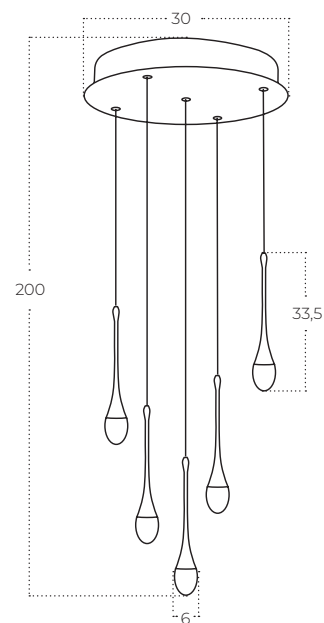

DALMA 5

Dalma 5 Round BK
AZ6007

Dalma 5 Round GO
AZ6008

Technical information

Code	AZ6007	AZ6008
Color	● sand black / clear	● electric plating gold / clear
Material	mirror stainless steel / acryl	mirror stainless steel / acryl
Light source	5 x LED integrated	5 x LED integrated
Power	28W	28W
Kelvins	3000K	3000K
Lumens	2240lm	2240lm