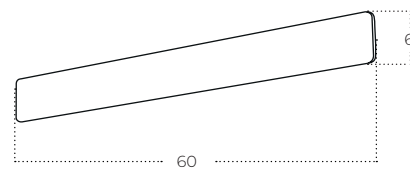

Technical information

Code	AZ5890	AZ5891	AZ5892
Color	○ sand white	○ sand white	○ sand white
Material	aluminium	aluminium	aluminium
Light source	2 x LED integrated	2 x LED integrated	2 x LED integrated
Power	20W	30W	40W
Kelvins	3000 / 4000K	3000 / 4000K	3000 / 4000K
Lumens	1600lm	2400lm	3200lm
Others	Type of control: CCT SWITCH	Type of control: CCT SWITCH	Type of control: CCT SWITCH