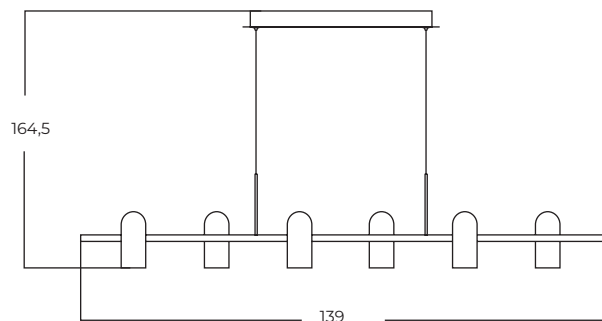

Technical information

Code	AZ5729	AZ5730	AZ5731	AZ5732
Color	● sand black / shiny gold	● sand black / sand black	● sand black / shiny gold	● sand black / sand black
Material	iron / aluminium	iron / aluminium	iron / aluminium	iron / aluminium
Light source	6 x GU10 (only LED)	6 x GU10 (only LED)	8 x GU10 (only LED)	8 x GU10 (only LED)
Power	max 30W	max 30W	max 40W	max 40W