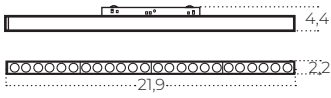

Technical specification

Colour / new index no.

● black AZ6239

ALFA KIRA TRACK MAGNETIC 2LINE 12W CCT SWITCH DIM BK

Name	Alfa Kira Track Magnetic 2line 12W CCT Switch DIM Bk
Power	12W
Light source	1 x LED integrated
Kelvins	3000 / 4000 / 6000K
Beam angle	120°
IP	IP20
Material	aluminium / PVC
Voltage	48V
Type of control	CCT switch+DIMMER