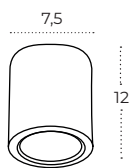

Colour / new index no.

- black AZ5855
- dark grey AZ5856

CONYON IP54 10W CCT Switch

Technical specification

Name	Conyon IP54 10W CCT Switch
Power	10W
Light source	1 x LED integrated
Kelvins	3000 / 4000 / 6000K
Lumens	800lm
Beam angle	120°
IP	IP54
Material	aluminium
Voltage	230V
Type of control	CCT switch