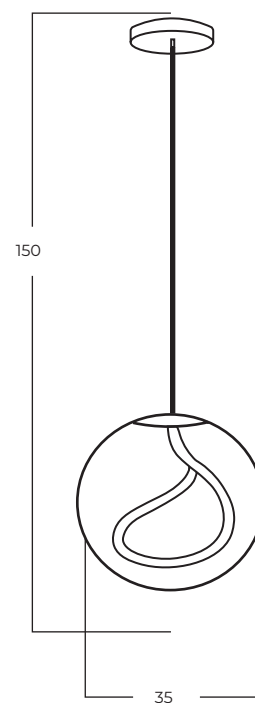

EDITH

Edith Pendant SMOKY
AZ6209

Technical information

Code	AZ6208	AZ6209	AZ6210
Color	○ clear / chrome	○ smoky / black chrome	● amber / bronze
Material	glass / acryl / aluminium	glass / acryl / aluminium	glass / acryl / aluminium
Light source	1 x LED integrated	1 x LED integrated	1 x LED integrated
Power	15W	15W	15W
Kelvins	3000K	3000K	3000K
Lumens	1200lm	1200lm	1200lm