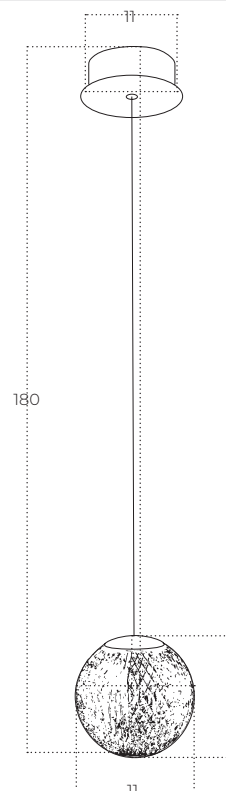

EDEM 1

Edem 1 BK
AZ6015

Edem 1 GO
AZ6016

Technical information

Code	AZ6015	AZ6016
Color	● sand black / clear	● electric plating gold / clear
Material	mirror stainless steel / acryl	mirror stainless steel / acryl
Light source	1 x LED integrated	1 x LED integrated
Power	4,2W	4,2W
Kelvins	3000K	3000K
Lumens	336lm	336lm