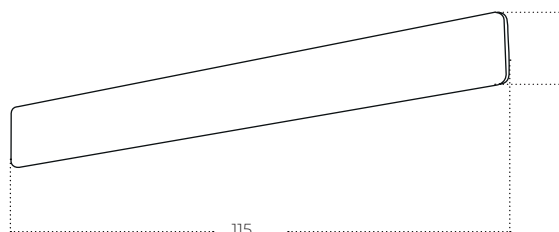

BASENTO CCT Switch

Basento 60 CCT Switch BK
AZ5893

Basento 90 CCT Switch BK
AZ5894

Basento 115 CCT Switch BK
AZ5895

Technical information

Code	AZ5893	AZ5894	AZ5895
Color	● sand black	● sand black	● sand black
Material	aluminium	aluminium	aluminium
Light source	2 x LED integrated	2 x LED integrated	2 x LED integrated
Power	20W	30W	40W
Kelvins	3000 / 4000K	3000 / 4000K	3000 / 4000K
Lumens	1600lm	2400lm	3200lm
Others	Type of control: CCT SWITCH	Type of control: CCT SWITCH	Type of control: CCT SWITCH