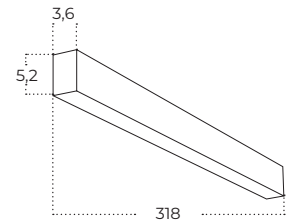

LINELIO OPAL 318 CCT DIMM BK

Name	Linelio Opal 318 CCT DIMM
IP	IP20
Material	aluminium / pvc
Light source	1 x LED INTEGRATED
Power	90W
Kelvins	3000 / 4000 / 6500K
Lumens	6248lm
Beam angle	120°
CCT	SWITCH
Dimmable	YES

Technical specification

Colour / new index no.

- black   AZ5659