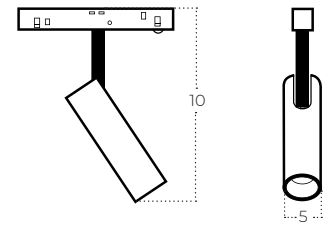

ALFA DALI NIKO TRACK MAGNETIC 7W CCT SWITCH DIM BK

Name	Alfa Dali Niko Track Magnetic 7W CCT Switch DIM Bk
Power	7W
Light source	1 x LED integrated 3000 / 4000 / 6000K 24°/ 38°
Kelvins	
Beam angle	IP20
IP	aluminium / PVC
Material	48V
Voltage	SYSTEM DALI - DIMM / CCT
Type of control	

Technical specification

Colour / new index no.

- black AZ6290