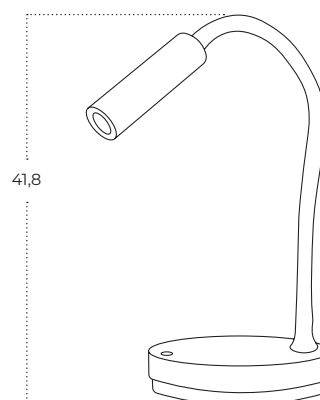

OLMO Table DIMM NFC Charger BK

Olmo Table DIMM NFC Charger BK
AZ5912

Technical information

Code	AZ5912
Color	● sand black
Material	aluminium / pvc / gum
Light source	1 x LED integrated
Power	3W
Others	Type of control: ON / OFF + LONG DIMM SWITCH + NFC CHARGER