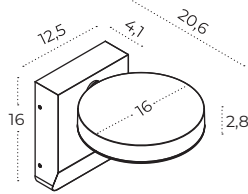

Colour / new index no.

● black AZ5700

IVER IP54

Technical specification

Name	Iver IP54 3000K DGR	Iver IP54 4000K DGR
Power	20W	20W
Light source	1 x LED integrated	1 x LED integrated
Kelvins	3000K	4000K
Lumens	1434lm	1484lm
Beam angle	120°	120°
IP	IP54	IP54
Material	aluminium	aluminium
Voltage	230V	230V
Rotation	355°	355°