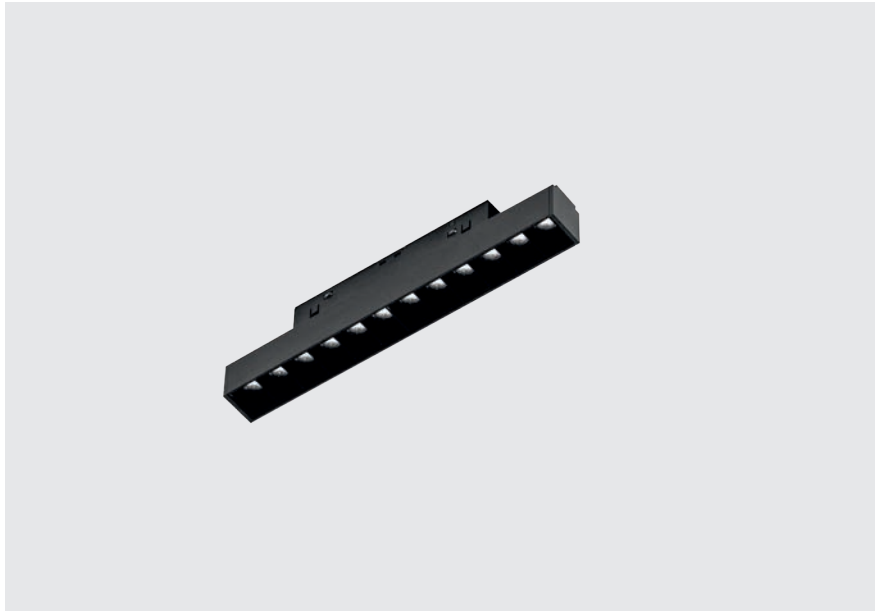

Technical specification

Colour / new index no.

● black AZ6239

ALFA KIRA TRACK MAGNETIC 2LINE 12W CCT SWITCH DIM BK

Name	Alfa Kira Track Magnetic 2line 12W CCT Switch DIM Bk
Power	12W
Light source	1 x LED integrated
Kelvins	3000 / 4000 / 6000K
Beam angle	120°
IP	IP20
Material	aluminium / PVC
Voltage	48V
Type of control	CCT switch+DIMMER