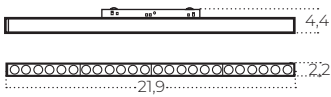

ALFA DALI KIRA TRACK MAGNETIC 12W CCT DIMM BK

Name	Alfa DALI Kira Track Magnetic 12W CCT Switch DIM Bk
Power	12W
Light source	1 x LED integrated
Kelvins	3000-6000 K
Beam angle	120°
IP	IP20
Material	aluminium / PVC
Voltage	48V
Type of control	SYSTEM DALI - DIMM / CCT

Technical specification

Colour / new index no.

- black AZ6286