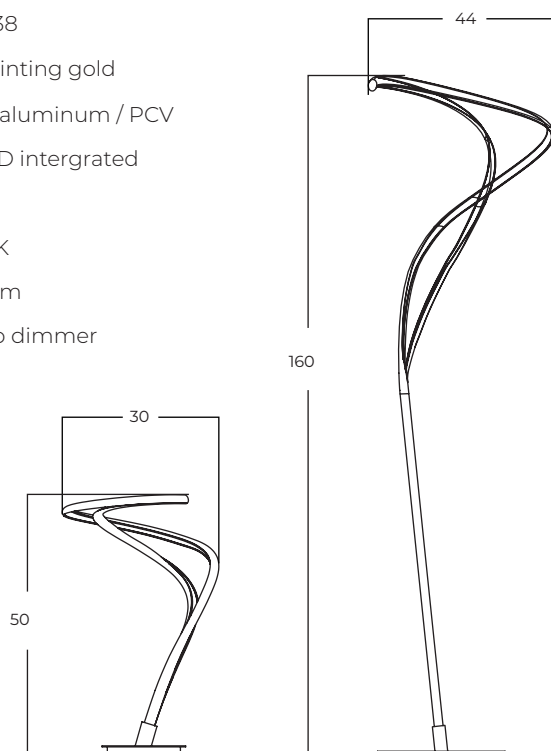

Technical information

	Twist Pendant BK	Twist Table BK	Twist Floor BK
Code	AZ5733	AZ5735	AZ5737
Color	● sand black	● sand black	● sand black
Material	iron / aluminum / PCV	iron / aluminum / PCV	iron / aluminum / PCV
Light source	1 x LED intergrated	1 x LED intergrated	1 x LED intergrated
Power	60W	18W	30W
Kelvins	3000K	3000K	3000K
Lumens	4800lm	1440lm	2400lm
Others	3-step dimmer	3-step dimmer	3-step dimmer

TWIST

Twist Pendant 3-STEP DIMM GO
AZ5734

Twist Floor 3-STEP DIMM GO
AZ5738

Twist Table 3-STEP DIMM GO
AZ5736

Technical information

	Twist Pendant BK	Twist Table BK	Twist Floor BK
Code	AZ5734	AZ5736	AZ5738
Color	● painting gold	● painting gold	● painting gold
Material	iron / aluminum / PCV	iron / aluminum / PCV	iron / aluminum / PCV
Light source	1 x LED intergrated	1 x LED intergrated	1 x LED intergrated
Power	60W	18W	30W
Kelvins	3000K	3000K	3000K
Lumens	4800lm	1440lm	2400lm
Others	3-step dimmer	3-step dimmer	3-step dimmer