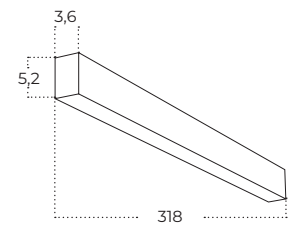

LINELIO MIX 318 CCT DIMM

Name	Linelio MIX 318 CCT DIMM
IP	IP20
Material	aluminium / pvc
Light source	1 x LED INTEGRATED
Power	90W
Kelvins	3000 / 4000 / 6500K
Lumens	6512lm
Beam angle	30° + 120°
CCT	SWITCH
Dimmable	YES

Colour / new index no.

- black AZ5666

- white AZ5667

Technical specification