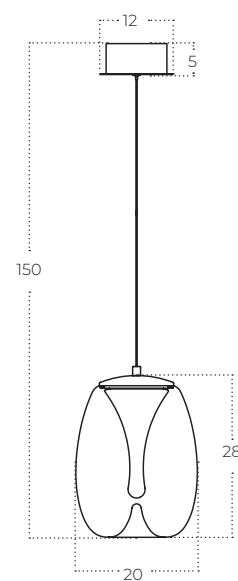

Technical information

Code	AZ5823
Color	● sand black / clear
Material	iron / glass
Light source	1 x LED integrated
Power	8W
Kelvins	3000K
Lumens	640lm

Code	AZ5824
Color	○ black chrome / smoky
Material	iron / glass
Light source	1 x LED integrated
Power	8W
Kelvins	3000K
Lumens	640lm

Code	AZ6184
Color	● electric plating brass / amber
Material	iron / glass
Light source	1 x LED integrated
Power	8W
Kelvins	3000K
Lumens	640lm