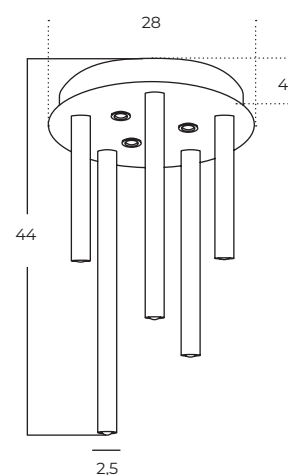

ILIOS 5 Top 3-Step DIMM

Ilios 5 Top 3-Step DIMM BK
AZ5750

Ilios 5 Top 3-Step DIMM GO
AZ5751

Ilios 5 Top 3-Step DIMM WH
AZ5752

Technical information

	AZ5750	AZ5751	AZ5752
Code	AZ5750	AZ5751	AZ5752
Color	● sand black	● brushed gold	○ sand white
Material	iron / aluminium / acryl	iron / aluminium / acryl	iron / aluminium / acryl
Light source	5 x LED integrated 3 x LED integrated	5 x LED integrated 3 x LED integrated	5 x LED integrated 3 x LED integrated
Power	32W	32W	32W
Kelvins	3000K	3000K	3000K
Lumens	2560lm	2560lm	2560lm
Others	Type of control: 3-STEP DIMMER	Type of control: 3-STEP DIMMER	Type of control: 3-STEP DIMMER