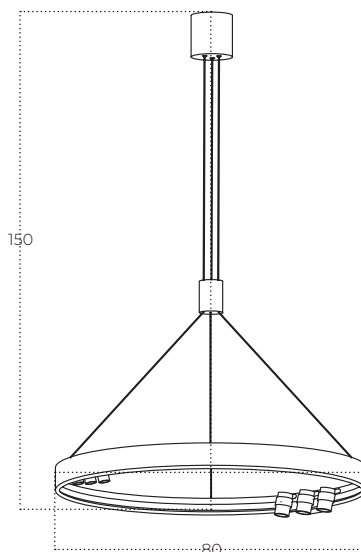

SERAFINO Pendant 60 3-Step DIMM

Technical information

Code **AZ5834**
Color ● brushed gold / sand black
Material iron / aluminium / pvc
Light source 7 x LED integrated
Power 34W
Kelvins 3000K
Lumens 2720lm
Others Type of control: 3-STEP DIMMER

Code **AZ5835**
Color ● brushed gold / sand black
Material iron / aluminium / pvc
Light source 7 x LED integrated
Power 43W
Kelvins 3000K
Lumens 3440lm
Others Type of control: 3-STEP DIMMER