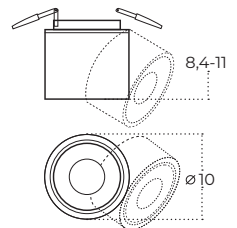

Name	COSTA SPOT BK	COSTA SPOT WH
IP	IP20	IP20
Material	aluminium	aluminium
Light source	1 x LED INTEGRATED	1 x LED INTEGRATED
Power	12W	12W
Kelvins	3000K	3000K
Lumens	1020lm	1020m
Tilt	90°	90°
Rotation	350°	350°

Colour / new index no.

○ 3000K	white	AZ2705
● 3000K	black	AZ2706