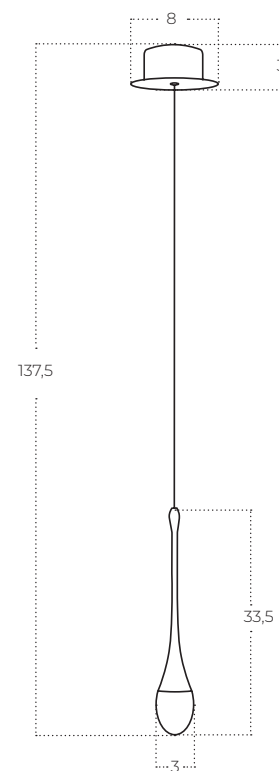

Dalma 1 BK
AZ6005

Dalma 1 GO
AZ6006

Technical information

Code	AZ6005	AZ6006
Color	● sand black / clear	● electric plating gold / clear
Material	mirror stainless steel / acryl	mirror stainless steel / acryl
Light source	1 x LED integrated	1 x LED integrated
Power	4W	4W
Kelvins	3000K	3000K
Lumens	320lm	320lm