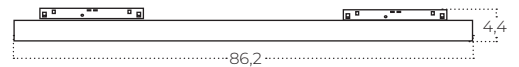

ALFA SAGA TRACK MAGNETIC 2LINE 48W CCT SWITCH DIM BK

Name	Alfa Saga Track Magnetic 2line 48W CCT Switch DIM Bk
Power	48W
Light source	1 x LED integrated
Kelvins	3000 / 4000 / 6000K
Beam angle	120°
IP	IP20
Material	aluminium / PVC
Voltage	48V
Type of control	CCT switch+DIMMER

Technical specification

Colour / new index no.

● black AZ6239