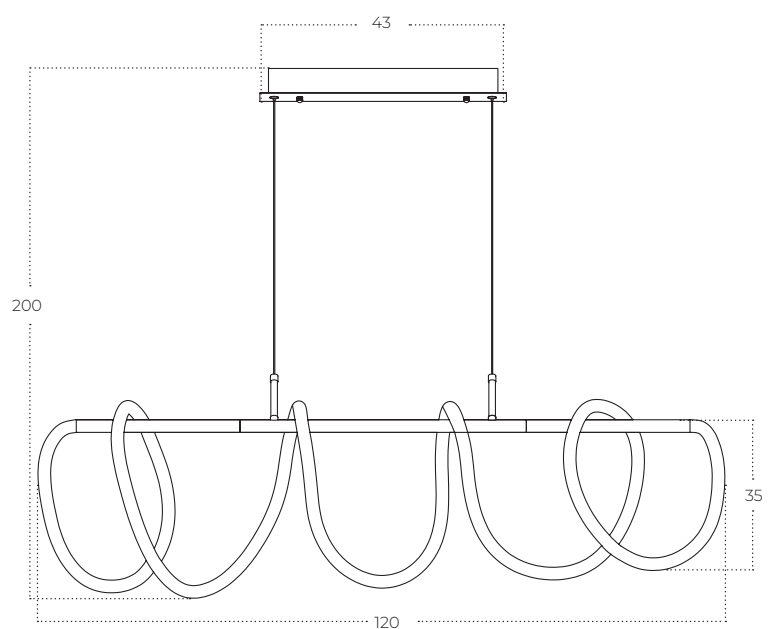

ZIGZAK

Zigzag BK
AZ5827

Technical information

Code	AZ5827
Color	● sand black
Material	iron / silicone
Light source	1 x LED integrated
Power	75W
Kelvins	3000K
Lumens	6000lm

NESTOR Top 20

Nestor Top 20 BRASS
AZ5828