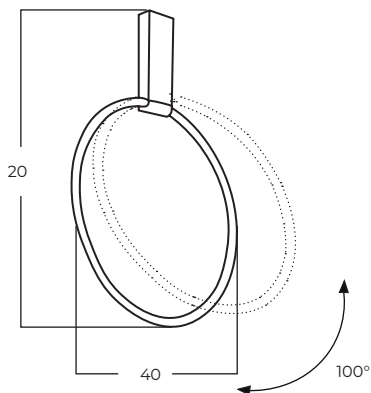

VINCENT

Technical information

Code	AZ6200	AZ6201	AZ6202	AZ6203
Color	● sand black	● sand black	● gold	● gold
Material	steel / aluminium	steel / aluminium	steel / aluminium	steel / aluminium
Light source	1 x LED integrated	1 x LED integrated	1 x LED integrated	1 x LED integrated
Power	32W	48W	30W	35W
Kelvins	3000 / 4000 / 6000K	3000 / 4000 / 6000K	3000 / 4000 / 6000K	3000 / 4000 / 6000K
Lumens	2560lm	3840lm	2400lm	2800lm