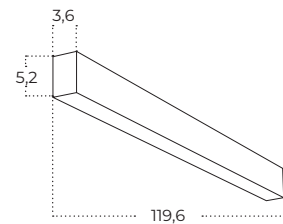

LINELIO OPAL 120 CCT DIMM BK

Name	Linelio Opal 120 CCT DIMM
IP	IP20
Material	aluminium / pvc
Light source	1 x LED INTEGRATED
Power	40W
Kelvins	3000 / 4000 / 6500K
Lumens	2700lm
Beam angle	120°
CCT	SWITCH
Dimmable	YES

Technical specification

Colour / new index no.

- black AZ5657