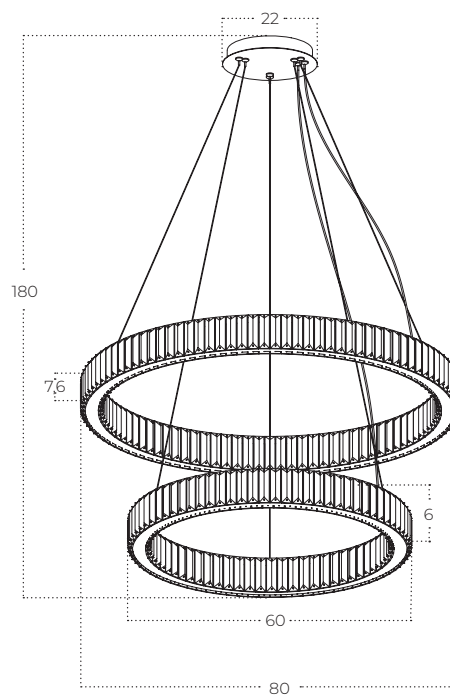

SPARK Pendant 60+80 DIMM

Spark Pendant 60+80 DIMM GO
AZ5792

Spark Pendant 60+80 DIMM CH
AZ5793

Technical information

Code	AZ5792	AZ5793
Color	● gold	○ chrome
Material	iron / glass	iron / glass
Light source	2 x LED integrated	2 x LED integrated
Power	120W	120W
Kelvins	3000K	3000K
Lumens	6160lm	6160lm
Others	Type of control: TRIAC DIMMER	Type of control: TRIAC DIMMER