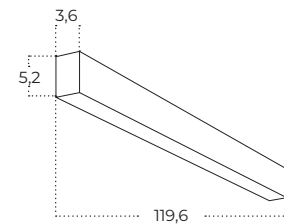

LINELIO POINTS 120 CCT DIMM

Name	Linelio POINTS 120 CCT DIMM
IP	IP20
Material	aluminium / pvc
Light source	1 x LED INTEGRATED
Power	40W
Kelvins	3000 / 4000 / 6500K
Lumens	2624lm
Beam angle	30°
CCT	SWITCH
Dimmable	YES

Technical specification

Colour / new index no.

- black AZ5669