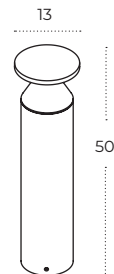

ELIAS 60 IP65

Technical specification