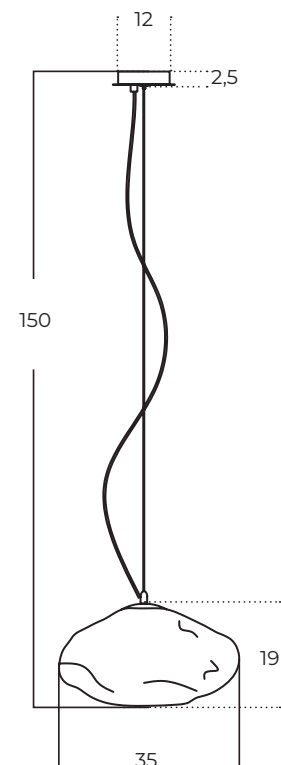

INES

Technical information

Code	AZ5763
Color	● painting gold
Material	iron / glass
Light source	1 x E14