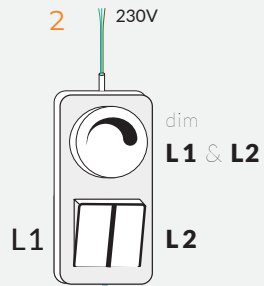

Option 2

- Turning on/off ONLY LINE-1
- Turning on/off ONLY LINE-2
- Dimable L1 & L2 – Together

Option 3

- (Together Dimable&Turning);
- L1 & L2 Turning ON/OFF
 - Dimable L1 & L2 – Together

Option 4

- ONLY Turning;
- Turning on/off ONLY LINE-1
 - Turning on/off ONLY LINE-2