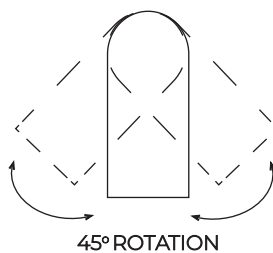

Technical information

Code	AZ5729	AZ5730	AZ5731	AZ5732
Color	● sand black / shiny gold	● sand black / sand black	● sand black / shiny gold	● sand black / sand black
Material	iron / aluminium	iron / aluminium	iron / aluminium	iron / aluminium
Light source	6 x GU10 (only LED)	6 x GU10 (only LED)	8 x GU10 (only LED)	8 x GU10 (only LED)
Power	max 30W	max 30W	max 40W	max 40W