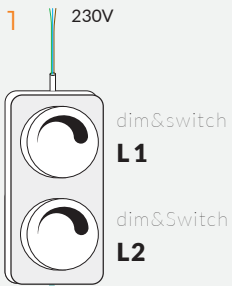

Option 1

- individual Turning ON/OFF LINE-1
- individual Turning ON/OFF LINE-2
- individual Dimable L1
- individual Dimable L2