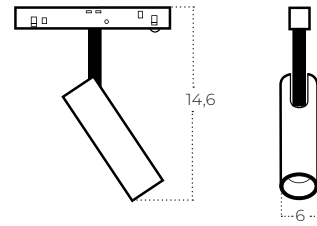

ALFA DALI NIKO TRACK MAGNETIC 20W CCT SWITCH DIM BK

Name	Alfa Dali Niko Track Magnetic 20W CCT Switch DIM Bk
Power	20W
Light source	1 x LED integrated
Kelvins	3000 / 4000 / 6000K
Beam angle	24°/ 38°
IP	IP20
Material	aluminium / PVC
Voltage	48V
Type of control	SYSTEM DALI - DIMM / CCT

Technical specification

Colour / new index no.

- black AZ6292