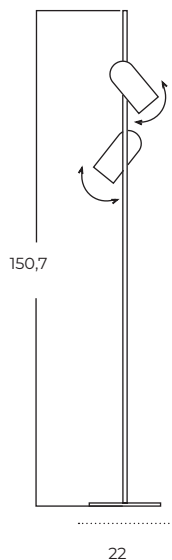

Vivi Floor 2 GO/BK
AZ5725

Vivi Top 2 BK/BK
AZ5728

Vivi Top 2 GO/BK
AZ5727

Technical information

Code	AZ5725	AZ5726	AZ5727	AZ5728
Color	● sand black / shiny gold	● sand black / sand black	● sand black / shiny gold	● sand black / sand black
Material	iron / aluminium	iron / aluminium	iron / aluminium	iron / aluminium
Light source	2 x GU10 (only LED)	2 x GU10 (only LED)	2 x GU10 (only LED)	2 x GU10 (only LED)
Power	max 10W	max 10W	max 10W	max 10W