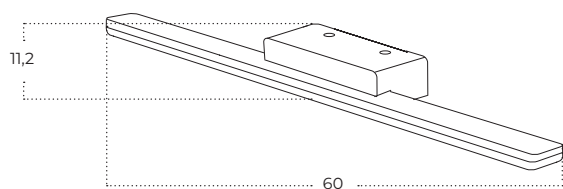

ARNO IP44 CCT Switch BK

Arno IP44 CCT Switch BK
AZ5887

Arno IP44 CCT Switch CH
AZ5888

Arno IP44 CCT Switch WH
AZ5889

Technical information

Code	AZ5887	AZ5888	AZ5889
Color	● sand black	● chrome	○ sand white
Material	aluminium / pvc	aluminium / pvc	aluminium / pvc
Light source	2 x LED integrated	2 x LED integrated	2 x LED integrated
Power	12W	12W	12W
Others	Type of control: CCT SWITCH	Type of control: CCT SWITCH	Type of control: CCT SWITCH