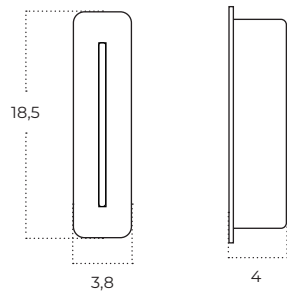

ERIN IP54

Technical specification

	Erin IP54 WH	Erin IP54 BK
Name	Erin IP54 WH	Erin IP54 BK
Power	3W	3W
Light source	1 x LED integrated	1 x LED integrated
Kelvins	3100K	3100K
Lumens	10,5lm	10,5lm
Beam angle	N/A	N/A
IP	IP54	IP54
Material	aluminium	aluminium
Voltage	230V	230V

Colour / new index no.

- black AZ6080
- white AZ6078

ERIN SENSOR IP54

Technical specification