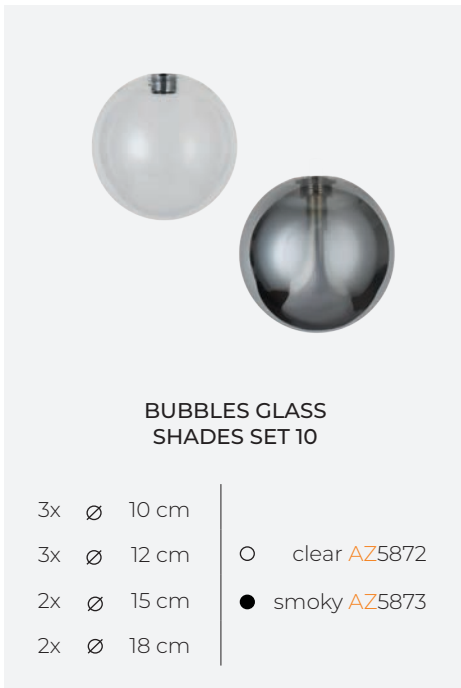

BUBBLES 1

BUBBLES
LAMPBODY

BUBBLES LAMPBODY 1

- black | AZ5918
- gold | AZ5854
- white | AZ5953

BUBBLES
SHADES

BUBBLES GLASS SHADE
CLEAR

- ∅ 12 cm | AZ5955
- ∅ 15 cm | AZ5884
- ∅ 18 cm | AZ5958

BUBBLES
LAMPBODY + SHADE

BUBBLES LAMPBODY 1 + GLASS
SHADE

BUBBLES GLASS SHADE
SMOKY

- ∅ 12 cm | AZ5956
- ∅ 15 cm | AZ5885
- ∅ 18 cm | AZ5959

BUBBLES 1 EXAMPLE SETS

AZ5918 + AZ5955

AZ5918 + AZ5884

AZ5918 + AZ5958

AZ5953 + AZ5956

AZ5953 + AZ5885

AZ5953 + AZ5959

AZ5953 + AZ5955

AZ5953 + AZ5884

AZ5953 + AZ5958

BUBBLES

BUBBLES LAMPBODY

BUBBLES LAMPBODY ROUND 10

- black | AZ5869
- gold | AZ5871
- white | AZ5870

BUBBLES SHADES

BUBBLES GLASS SHADES SET 10

- 3x ∅ 10 cm
- 3x ∅ 12 cm
- 2x ∅ 15 cm
- 2x ∅ 18 cm
- clear AZ5872
- smoky AZ5873

BUBBLES LAMPBODY + SHADE

BUBBLES LAMPBODY ROUND 10 +GLASS SHADES SET 10