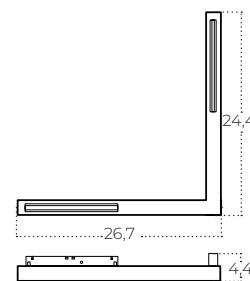

ALFA DALI SAGA TRACK MAGNETIC 24W CORNER A CCT DIMM BK

Name	Alfa DALI Saga Track Magnetic Corner A 24W CCT Switch DIM Bk
Power	24W
Light source	1 x LED integrated
Kelvins	3000 - 6000K
Beam angle	120°
IP	IP20
Material	aluminium / PVC
Voltage	48V
Type of control	SYSTEM DALI - DIMM / CCT

Technical specification

Colour / new index no.

- black AZ6288