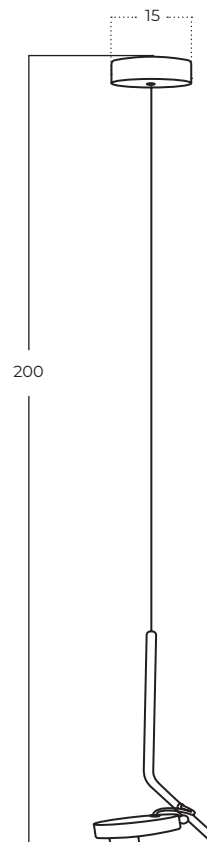

ISEO

Iseo Pendant BK
AZ5634

Technical information

Code	AZ5633
Color	● sand black
Material	metal
Light source	1 x LED integrated
Power	9W
Kelvins	3000K
Lumens	512lm

Code	AZ5634
Color	● sand black
Material	metal
Light source	1 x LED integrated
Power	7W
Kelvins	3000K
Lumens	407lm

Code	AZ5635
Color	● sand black
Material	metal
Light source	1 x LED integrated
Power	3W
Kelvins	3000K
Lumens	158lm