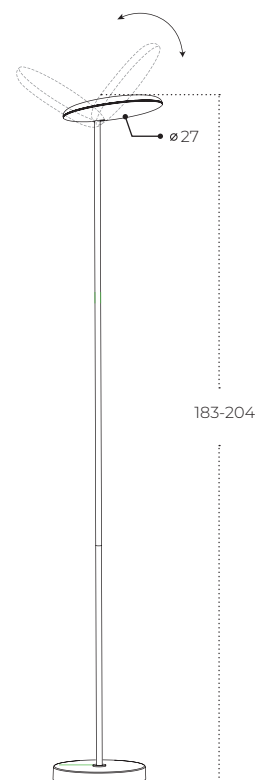

Technical information

Code	AZ5908	AZ5909	AZ6307
Color	● black	○ white	● white
Material	aluminium / pvc	aluminium / pvc	aluminium / pvc
Light source	1 x LED integrated	1 x LED integrated	1 x LED integrated
Others	Type of control: SLIDER DIMMER	Type of control: SLIDER DIMMER	Type of control: SLIDER DIMMER