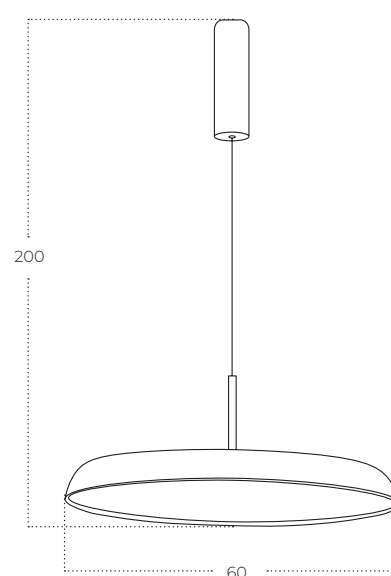

CLARA Pendant 60 CCT Switch DIMM

Clara Pendant 60 CCT Switch DIMM
WH
AZ5817

Clara Pendant 60 CCT Switch DIMM
BK
AZ5815

Clara Pendant 60 CCT Switch DIMM
CHABN
AZ5816

Technical information

Code	AZ5817	AZ5815	AZ5816
Color	○ sand white	● sand black	● champagne ~ brown
Material	aluminium / pvc	aluminium / pvc	aluminium / pvc
Light source	1 x LED integrated	1 x LED integrated	1 x LED integrated
Power	50W	50W	50W
Kelvins	3000 / 4000 / 6500K	3000 / 4000 / 6500K	3000 / 4000 / 6500K
Lumens	4000lm	4000lm	4000lm
Others	Type of control: CCT SWITCH + TRIAC DIMMER	Type of control: CCT SWITCH + TRIAC DIMMER	Type of control: CCT SWITCH + TRIAC DIMMER