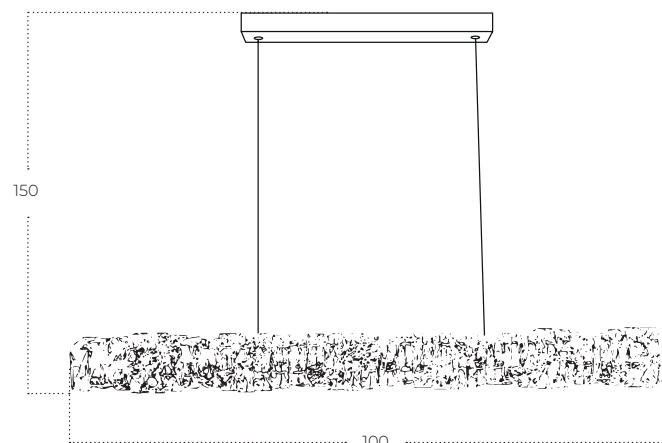

ZIGZAK

Zigzag BK
AZ5827

Technical information

Code	AZ5827
Color	● sand black
Material	iron / silicone
Light source	1 x LED integrated
Power	75W
Kelvins	3000K
Lumens	6000lm

NESTOR Top 20

Nestor Top 20 BRASS
AZ5828