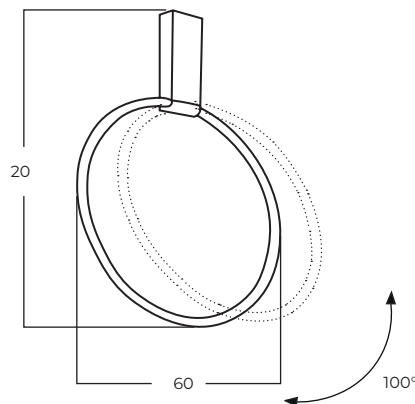

VINCENT

Technical information

Code	AZ6200	AZ6201	AZ6202	AZ6203
Color	● sand black	● sand black	● gold	● gold
Material	steel / aluminium	steel / aluminium	steel / aluminium	steel / aluminium
Light source	1 x LED integrated	1 x LED integrated	1 x LED integrated	1 x LED integrated
Power	32W	48W	30W	35W
Kelvins	3000 / 4000 / 6000K	3000 / 4000 / 6000K	3000 / 4000 / 6000K	3000 / 4000 / 6000K
Lumens	2560lm	3840lm	2400lm	2800lm