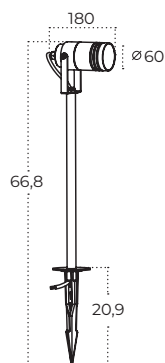

Colour / new index no.

- black AZ5860

TRAST 1 IP54 BK

Name	TraST 1 IP54 BK
Power	35W
Light source	1 x GU10
IP	IP54
Material	aluminium / pvc
Voltage	230V

Colour / new index no.

- black AZ5861

TRAST 2 IP54 BK