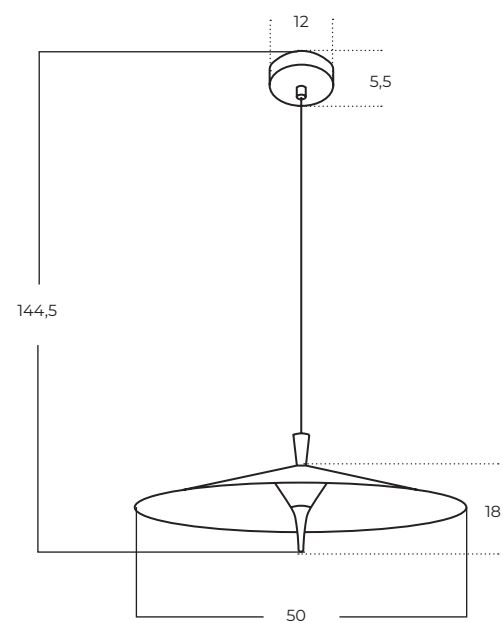

STIG

Stig BK
AZ5905

Technical information

Code	AZ5905
Color	● black
Material	aluminium
Light source	1 x LED integrated
Power	12W
Kelvins	3000K
Lumens	950lm
Others	Type of control: TRIAC DIMMER

VIVI

Vivi Floor 2 BK/BK
AZ5726