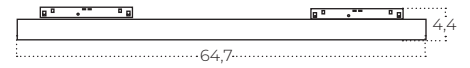

Technical specification

Colour / new index no.

- black AZ6237

ALFA SAGA TRACK MAGNETIC 2LINE 36W CCT SWITCH DIM BK

Name	Alfa Saga Track Magnetic 2line 36W CCT Switch DIM Bk
Power	36W
Light source	1 x LED integrated
Kelvins	3000 / 4000 / 6000K
Beam angle	120°
IP	IP20
Material	aluminium / PVC
Voltage	48V
Type of control	CCT switch+DIMMER