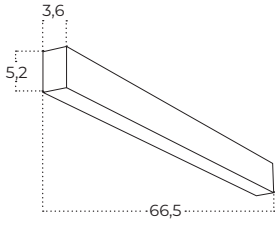

Colour / new index no.

- black AZ5666

- white AZ5667

Technical specification

LINELIO POINTS 67 CCT DIMM

Name	Linelio POINTS 67 CCT DIMM
IP	IP20
Material	aluminium / pvc
Light source	1 x LED INTEGRATED
Power	24W
Kelvins	3000 / 4000 / 6500K
Lumens	1572m
Beam angle	30°
CCT	SWITCH
Dimmable	YES