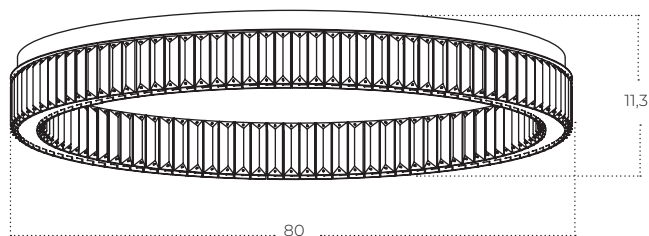

SPARK Top 80 DIMM

Spark Top 80 DIMM GO
AZ5786

Spark Top 80 DIMM CH
AZ5787

Technical information

Code	AZ5786	AZ5787
Color	● gold	○ chrome
Material	iron / glass	iron / glass
Light source	1 x LED integrated	1 x LED integrated
Power	72W	72W
Kelvins	3000K	3000K
Lumens	3600lm	3600lm
Others	Type of control: TRIAC DIMMER	Type of control: TRIAC DIMMER