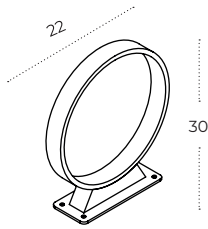

Colour / new index no.

- 3000K dark grey [AZ5709](#)
- 4000K dark grey [AZ5710](#)

SVERRE IP54 BK

Technical specification

Name	Sverre IP54 BK
Power	5W
Light source	1 x LED integrated
Kelvins	3000K
Lumens	359lm
Beam angle	120°
IP	IP54
Material	aluminium
Voltage	230V