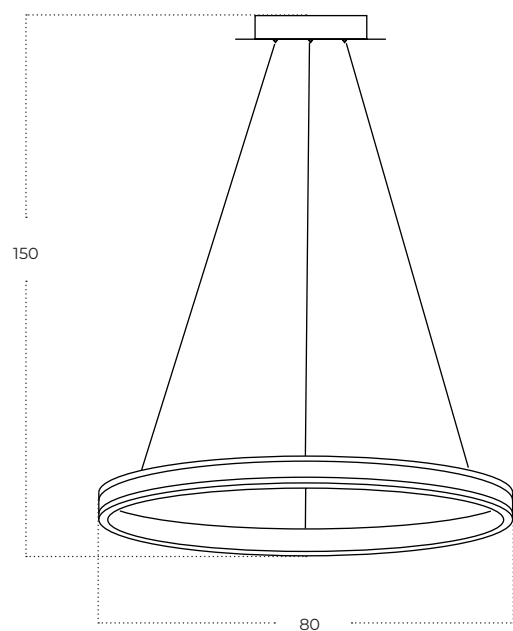

RIO

Technical information

Code	AZ5778
Color	● sand black / gold
Material	iron / aluminium / leather / pvc
Light source	1 x LED integrated
Power	54W
Kelvins	3000K
Lumens	4320lm
Others	Type of control: 3-STEP TRIAC DIMMER