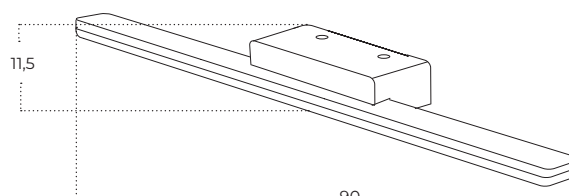

EPSILON IP44 BK

Epsilon 60 3000K
AZ3347

Epsilon 60 4000K
AZ3348

Epsilon 90 3000K
AZ3349

Epsilon 90 4000K
AZ3350

Technical information

Code	AZ3347	AZ3348	AZ3347	AZ3348
Color	● black	● black	● black	● black
Material	aluminium / PC	aluminium / PC	aluminium / PC	aluminium / PC
Light source	1 x LED integrated	1 x LED integrated	1 x LED integrated	1 x LED integrated
Power	18W	18W	27W	27W
Kelvins	3000K	4000K	3000K	4000K
Lumens	824lm	850lm	1351lm	1312lm
IP	IP44	IP44	IP44	IP44