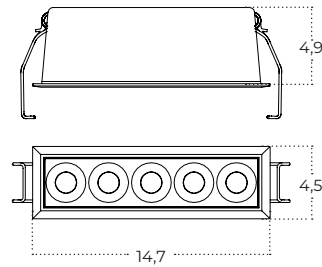

Colour / new index no.

- black AZ6084
- white AZ6085

TETRIS 5 GIPS 10W CCT DIMM

Technical specification

Name	TETRIS 5 GIPS 10W CCT DIMM WH	TETRIS 5 GIPS 10W CCT DIMM BK
IP	IP20	IP20
Material	aluminium	aluminium
Light source	1 x LED INTEGRATED	1 x LED INTEGRATED
Power	10W	10W
Kelvins	3000 / 4000 / 6000K	3000 / 4000 / 6000K
Beam angle	45°	45°
CCT	YES	YES