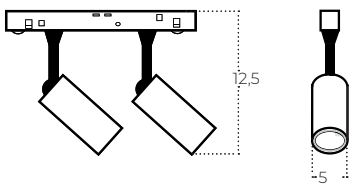

ALFA NIKO 2 TRACK MAGNETIC 2LINE 2X12W CCT SWITCH DIM BK

Name	Alfa Niko 2 Track Magnetic 2line 2x12W CCT Switch DIM Bk
Power	2 x 12W
Light source	2 x LED integrated
Kelvins	3000 / 4000 / 6000K
Beam angle	24°
IP	IP20
Material	aluminium / PVC
Voltage	48V
Type of control	CCT switch+DIMMER

Technical specification

Colour / new index no.

- black AZ6253