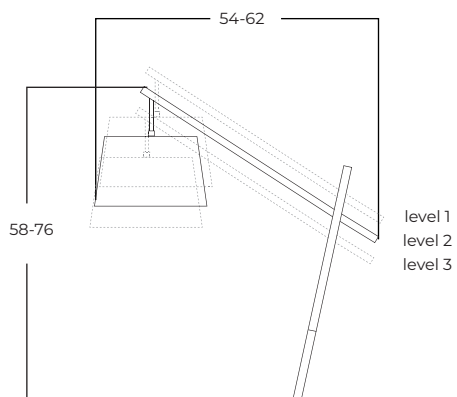

GARDA TABLE

Code AZ5644
Color ● sand black / black linen
Material wood / metal / fabric
Light source 1 x E27