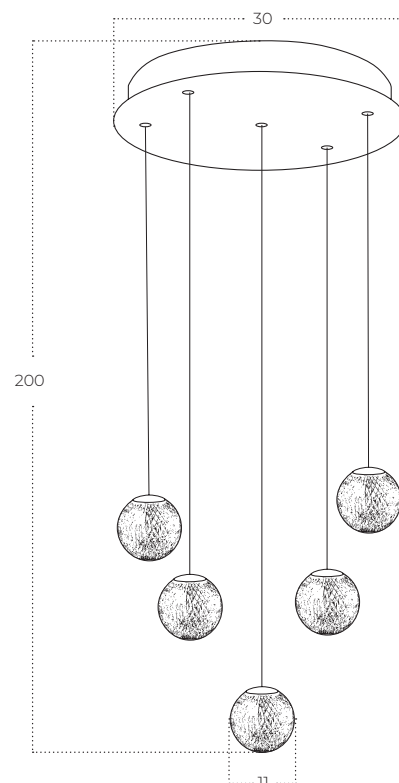

Technical information

Code	AZ6017
Color	● sand black / clear
Material	mirror stainless steel / acryl
Light source	5 x LED integrated
Power	21W
Kelvins	3000K
Lumens	1680lm

Code	AZ6018
Color	● electric plating gold / clear
Material	mirror stainless steel / acryl
Light source	5 x LED integrated
Power	21W
Kelvins	3000K
Lumens	1680lm