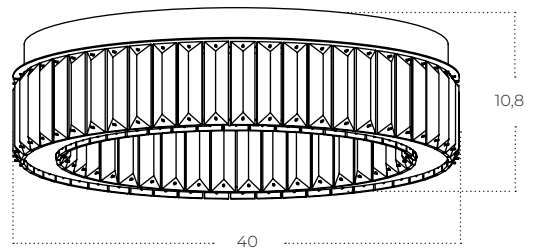

SPARK Top 40 DIMM

Spark Top 40 DIMM GO
AZ5782

Spark Top 40 DIMM CH
AZ5783

Technical information

Code	AZ5782	AZ5783
Color	● gold	○ chrome
Material	iron / glass	iron / glass
Light source	1 x LED integrated	1 x LED integrated
Power	30W	30W
Kelvins	3000K	3000K
Lumens	1680lm	1680lm
Others	Type of control: TRIAC DIMMER	Type of control: TRIAC DIMMER