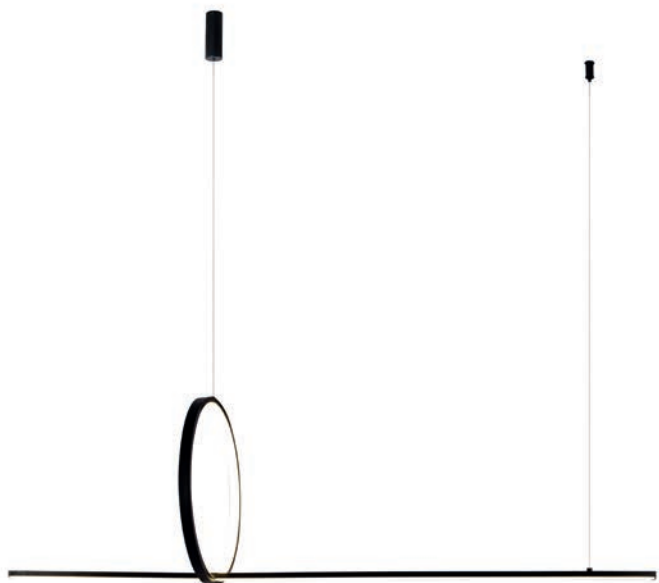

PELLE 3-Step DIMM

Pelle 3-Step DIMM BK
AZ5756