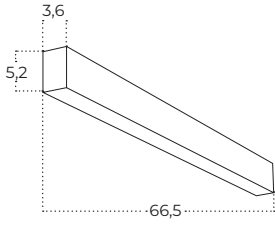

LINELIO MIX 67 CCT DIMM

Name	Linelio MIX 67 CCT DIMM
IP	IP20
Material	aluminium / pvc
Light source	1 x LED INTEGRATED
Power	24W
Kelvins	3000 / 4000 / 6500K
Lumens	1576lm
Beam angle	30° + 120°
CCT	SWITCH
Dimmable	YES

Colour / new index no.

- black AZ5660
- white AZ5661

Technical specification