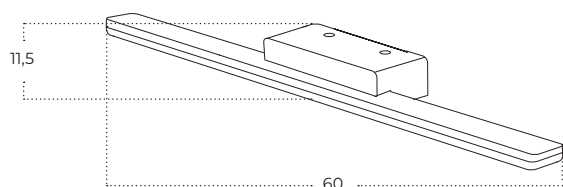

EPSILON IP44 BK

Epsilon 60 3000K
AZ3347

Epsilon 60 4000K
AZ3348

Epsilon 90 3000K
AZ3349

Epsilon 90 4000K
AZ3350

Technical information

Code	AZ3347	AZ3348	AZ3347	AZ3348
Color	● black	● black	● black	● black
Material	aluminium / PC	aluminium / PC	aluminium / PC	aluminium / PC
Light source	1 x LED integrated	1 x LED integrated	1 x LED integrated	1 x LED integrated
Power	18W	18W	27W	27W
Kelvins	3000K	4000K	3000K	4000K
Lumens	824lm	850lm	1351lm	1312lm
IP	IP44	IP44	IP44	IP44