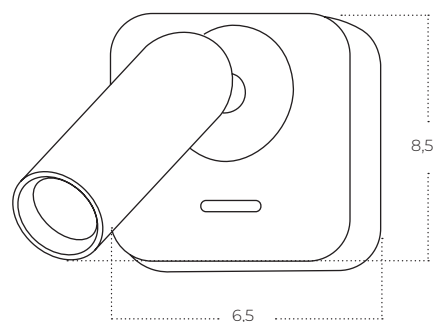

LUGANO SQUARE Wall

Lugano Squire Wall WH
AZ5654

Lugano Squire Wall BK
AZ5655

Technical information

Code	AZ5654	AZ5655
Color	○ sand white	● sand black
Material	metal	metal
Light source	1 x LED integrated	1 x LED integrated
Power	3W	3W
Kelvins	3000K	3000K
Lumens	206lm	203lm