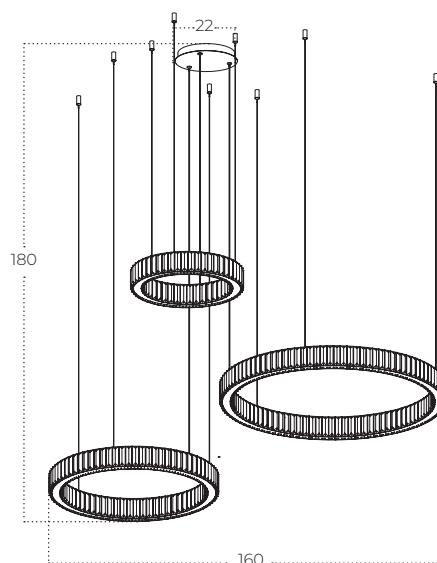

SPARK Pendant 40+60+80 DIMM

Spark Pendant 40+60+80 DIMM GO
AZ5794

Spark Pendant 40+60+80 DIMM CH
AZ5795

Technical information

Code	AZ5794	AZ5795
Color	● gold	○ chrome
Material	iron / glass	iron / glass
Light source	3 x LED integrated	3 x LED integrated
Power	144W	144W
Kelvins	3000K	3000K
Lumens	7840lm	7840lm
Others	Type of control: TRIAC DIMMER	Type of control: TRIAC DIMMER