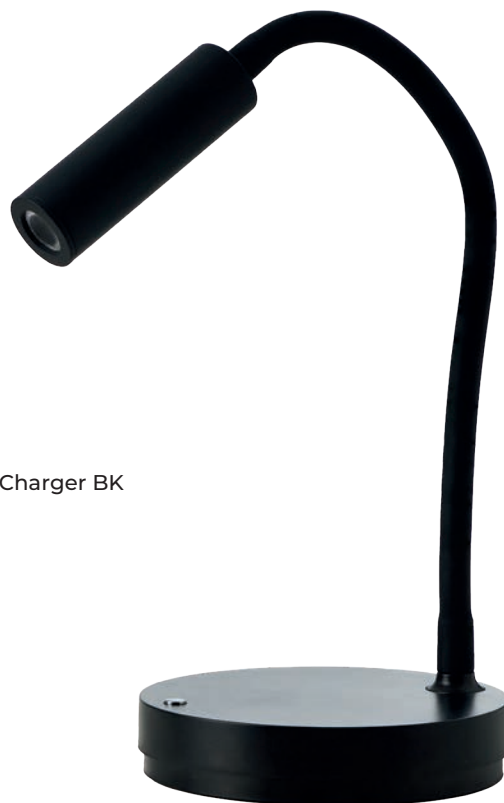

OLMO Table DIMM NFC Charger BK

Olmo Table DIMM NFC Charger BK
AZ5912

Technical information

Code	AZ5912
Color	● sand black
Material	aluminium / pvc / gum
Light source	1 x LED integrated
Power	3W
Others	Type of control: ON / OFF + LONG DIMM SWITCH + NFC CHARGER