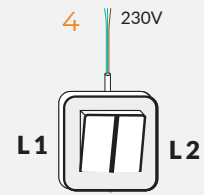

Option 2

- Turning on/off ONLY LINE-1
- Turning on/off ONLY LINE-2
- Dimable L1 & L2 – Together

Option 3

- (Together Dimable&Turning);
- L1 & L2 Turning ON/OFF
 - Dimable L1 & L2 – Together

Option 4

- ONLY Turning;
- Turning on/off ONLY LINE-1
 - Turning on/off ONLY LINE-2