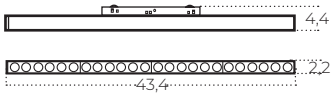

ALFA KIRA TRACK MAGNETIC 2LINE 24W CCT SWITCH DIM BK

Name	Alfa Kira Track Magnetic 2line 24W CCT Switch DIM Bk
Power	24W
Light source	1 x LED integrated
Kelvins	3000 / 4000 / 6000K
Beam angle	120°
IP	IP20
Material	aluminium / PVC
Voltage	48V
Type of control	CCT switch+DIMMER

Technical specification

Colour / new index no.

- black AZ6241