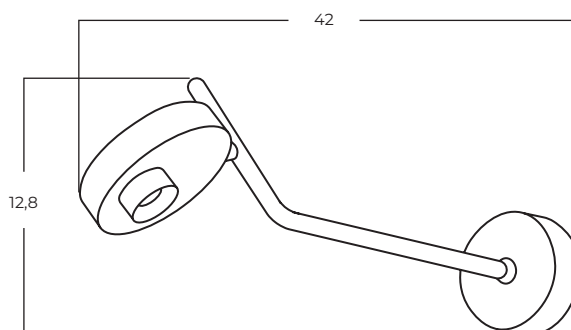

AZ5877 + AZ5955

ISEO

Iseo Wall BK
AZ5631

Iseo Arm Wall BK
AZ5632

Technical information

	AZ5631	AZ5632
Code	AZ5631	AZ5632
Color	● sand black	● sand black
Material	metal	metal
Light source	1 x LED integrated	1 x LED integrated
Power	3W	9W
Kelvins	3000K	3000K
Lumens	159lm	514lm