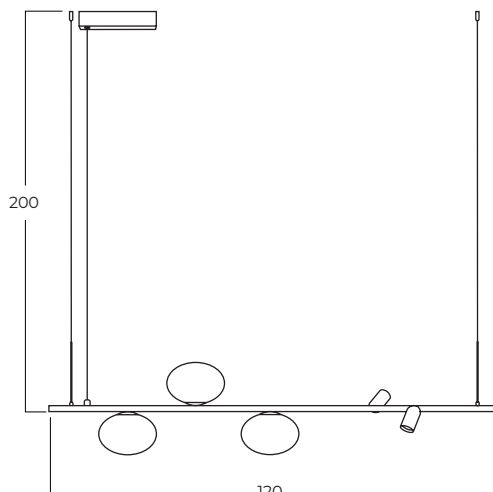

TRASIMENO

Trasimeno 95 BK
AZ5639

Trasimeno 120 BK
AZ5640

Trasimeno wall BK
AZ5641

Technical information

	AZ5639	AZ5640	AZ5641
Code	AZ5639	AZ5640	AZ5641
Color	● black	● black	● black
Material	metal / glass	metal / glass	metal / glass
Light source	2 x LED G9 2 x LED intergrated 10W, 3000K, 1282 lm	3 x LED G9 2 x LED intergrated 10W, 3000K, 1281 lm	1 x LED G9 1 x LED intergrated 2,9W, 3000K, 192 lm
Others	Type of control: on/off switch	Type of control: on/off switch	Type of control: on/off switch