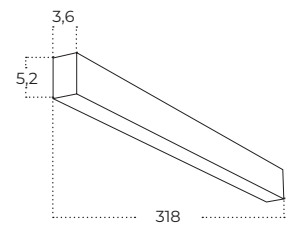

LINELIO POINTS 318 CCT DIMM

Name	Linelio POINTS 318 CCT DIMM
IP	IP20
Material	aluminium / pvc
Light source	1 x LED INTEGRATED
Power	90W
Kelvins	3000 / 4000 / 6500K
Lumens	6502lm
Beam angle	30°
CCT	SWITCH
Dimmable	YES

Technical specification

Colour / new index no.

- black   AZ5671