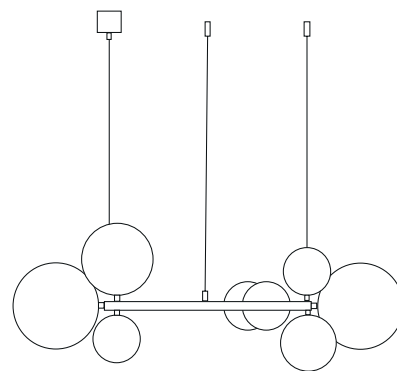

- black | AZ5869
- gold | AZ5871
- white | AZ5870

BUBBLES SHADES

BUBBLES GLASS SHADES SET 10

- 3x ∅ 10 cm
- 3x ∅ 12 cm
- 2x ∅ 15 cm
- 2x ∅ 18 cm
- clear AZ5872
- smoky AZ5873

BUBBLES LAMPBODY + SHADE

BUBBLES LAMPBODY ROUND 10 +GLASS SHADES SET 10