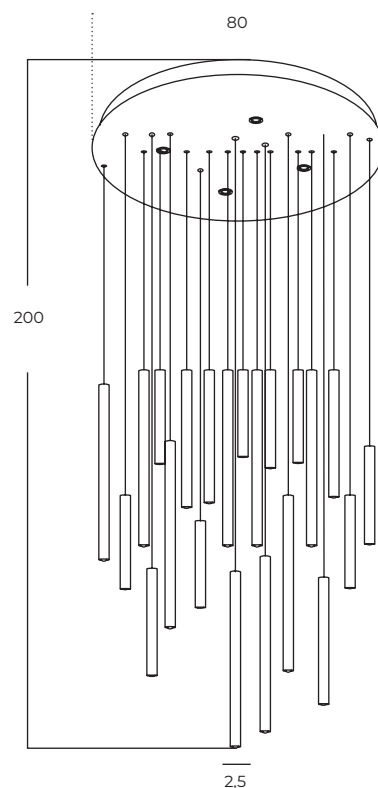

ILIOS 36 Pendant 3-Step DIMM BK

Technical information

Code	AZ5747
Color	● sand black
Material	iron / aluminium / acryl
Light source	36 x LED integrated 4 x LED integrated
Power	160W
Kelvins	3000K
Lumens	12800lm
Others	Type of control: 3-STEP DIMMER

Code	AZ5748
Color	● brushed gold
Material	iron / aluminium / acryl
Light source	36 x LED integrated 4 x LED integrated
Power	160W
Kelvins	3000K
Lumens	12800lm
Others	Type of control: 3-STEP DIMMER

Code	AZ5749
Color	○ sand white
Material	iron / aluminium / acryl
Light source	36 x LED integrated 4 x LED integrated
Power	160W
Kelvins	3000K
Lumens	12800lm
Others	Type of control: 3-STEP DIMMER