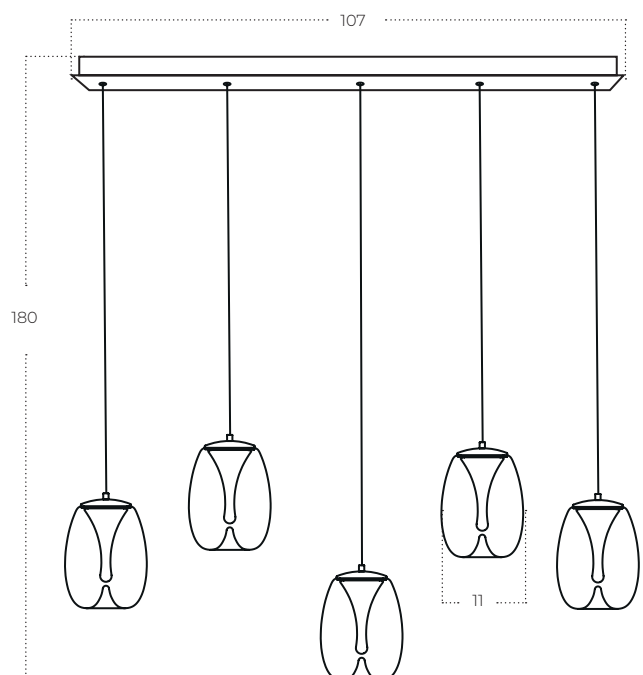

Technical information

Code	AZ6269
Color	● sand black / smoky
Material	aluminium / glass
Light source	5 x LED integrated
Power	25W