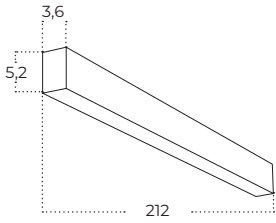

Technical specification

Colour / new index no.

- black AZ5657

LINELIO OPAL 212 CCT DIMM BK

Name	Linelio Opal 212 CCT DIMM
IP	IP20
Material	aluminium / pvc
Light source	1 x LED INTEGRATED
Power	60W
Kelvins	3000 / 4000 / 6500K
Lumens	4024lm
Beam angle	120°
CCT	SWITCH
Dimmable	YES