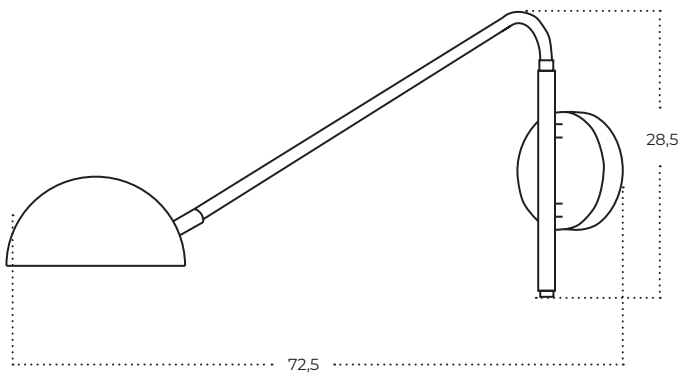

DRAGO

Drago
AZ5619

Technical information

Code	AZ5619
Color	● matt black / white
Material	iron
Light source	1 x E27 (only LED)

CETUS

Cetus
AZ5620

Technical information

Code	AZ5620
Color	● matt black / white
Material	iron
Light source	1 x G9 (only LED)