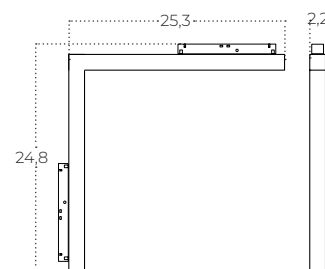

ALFA DALI SAGA TRACK MAGNETIC CORNER B 24W CCT SWITCH DIM BK

Name	Alfa DALI Saga Track Magnetic Corner B 24W CCT Switch DIM Bk
Power	24W
Light source	1 x LED integrated
Kelvins	3000 - 6000K
Beam angle	120°
IP	IP20
Material	aluminium / PVC
Voltage	48V
Type of control	SYSTEM DALI - DIMM / CCT

Technical specification

Colour / new index no.

- black AZ6289