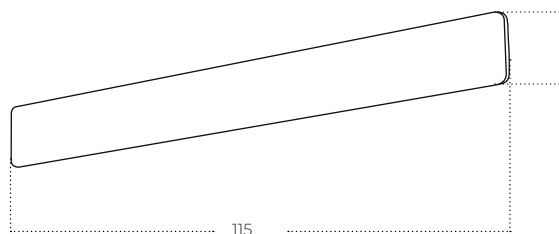

Technical information

Code	AZ5890	AZ5891	AZ5892
Color	○ sand white	○ sand white	○ sand white
Material	aluminium	aluminium	aluminium
Light source	2 x LED integrated	2 x LED integrated	2 x LED integrated
Power	20W	30W	40W
Kelvins	3000 / 4000K	3000 / 4000K	3000 / 4000K
Lumens	1600lm	2400lm	3200lm
Others	Type of control: CCT SWITCH	Type of control: CCT SWITCH	Type of control: CCT SWITCH