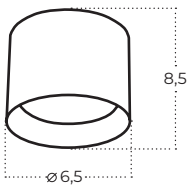

Colour / new index no.

- white AZ4546
- black AZ4546

ONTO

Name	ONTO BK	ONTO WH
Material	aluminium / pvc	aluminium / pvc
Light source	1 x GX53	1 x GX53

Colour / new index no.

- black AZ6265
- white AZ6266

BROSS