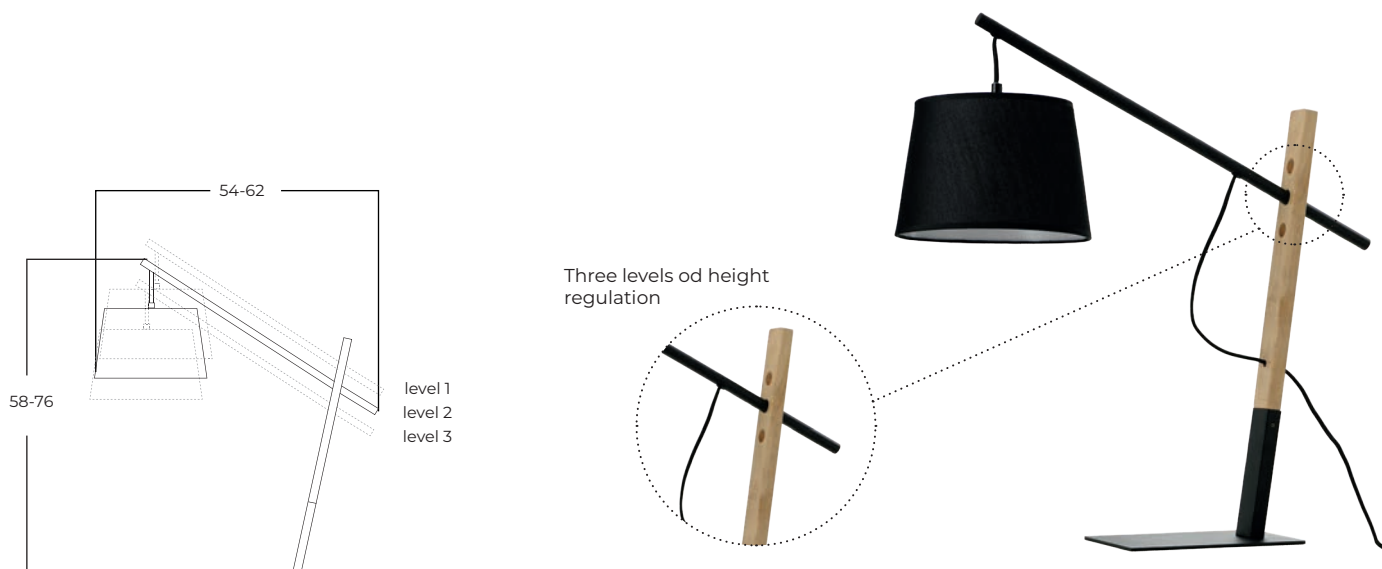

GARDA FLOOR

Code AZ5643
Color ● sand black / black linen
Material wood / metal / fabric
Light source 1 x E27

GARDA TABLE

Code AZ5644
Color ● sand black / black linen
Material wood / metal / fabric
Light source 1 x E27