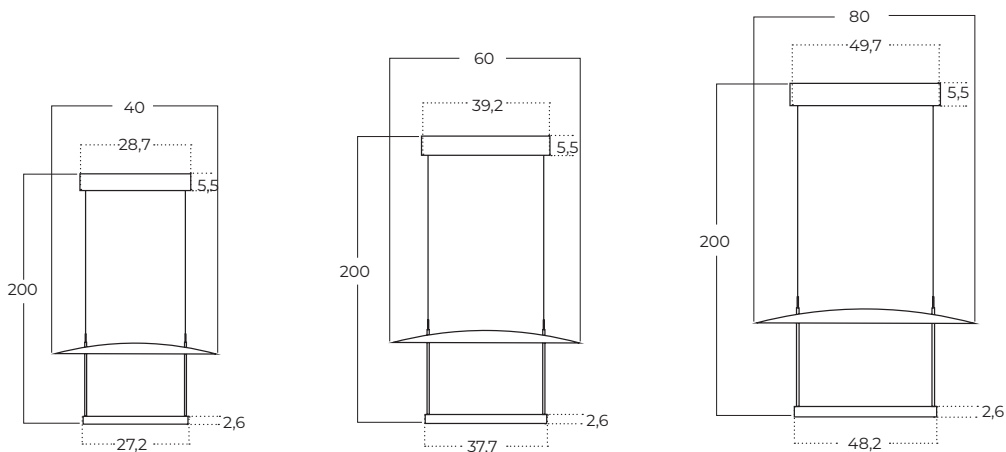

TRASIMENO

Trasimeno 95 BK
AZ5639

Trasimeno 120 BK
AZ5640

Trasimeno wall BK
AZ5641

Technical information

	AZ5639	AZ5640	AZ5641
Code	AZ5639	AZ5640	AZ5641
Color	● black	● black	● black
Material	metal / glass	metal / glass	metal / glass
Light source	2 x LED G9 2 x LED intergrated 10W, 3000K, 1282 lm	3 x LED G9 2 x LED intergrated 10W, 3000K, 1281 lm	1 x LED G9 1 x LED intergrated 2,9W, 3000K, 192 lm
Others	Type of control: on/off switch	Type of control: on/off switch	Type of control: on/off switch