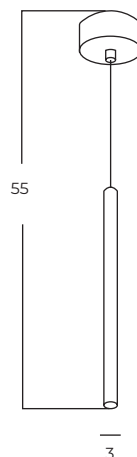

Technical information

	AZ6260	AZ6262	AZ6264	AZ6310
Code	AZ6260	AZ6262	AZ6264	AZ6310
Color	● sand black	○ sand white	● sand black	○ sand white
Material	aluminium	aluminium	aluminium	aluminium
Light source	1 x LED integrated	1 x LED integrated	1 x LED integrated	1 x LED integrated
Power	8W	8W	8W	8W
Kelvins	3000K	3000K	3000K	3000K
Lumens	439lm	444lm	439lm	444lm