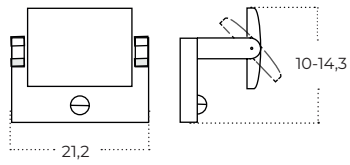

Colour / new index no.

- dark grey AZ5706

DURANTE IP54 4000K BK

Technical specification

Name	Durante IP54 4000K BK
Power	21W
Light source	1 x LED integrated
Kelvins	4000K
Lumens	1418lm
Beam angle	120°
IP	IP54
Material	aluminium / pvc
Voltage	230V