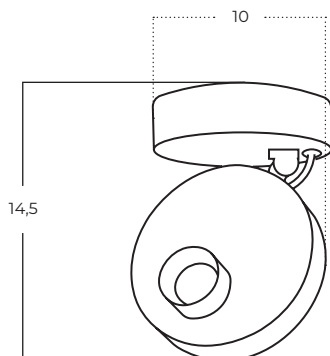

ISEO

Iseo Pendant BK
AZ5634

Technical information

Code	AZ5633
Color	● sand black
Material	metal
Light source	1 x LED integrated
Power	9W
Kelvins	3000K
Lumens	512lm

Code	AZ5634
Color	● sand black
Material	metal
Light source	1 x LED integrated
Power	7W
Kelvins	3000K
Lumens	407lm

Code	AZ5635
Color	● sand black
Material	metal
Light source	1 x LED integrated
Power	3W
Kelvins	3000K
Lumens	158lm