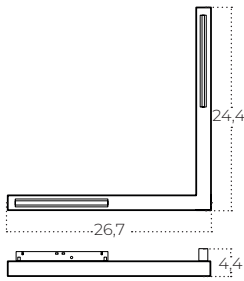

Technical specification

Colour / new index no.

- black AZ6243

ALFA SAGA TRACK MAGNETIC 2LINE CORNER A 24W CCT SWITCH DIM BK

Name	Alfa Saga Track Magnetic 2line Corner A 24W CCT Switch DIM Bk
Power	24W
Light source	1 x LED integrated
Kelvins	3000 / 4000 / 6000K
Beam angle	120°
IP	IP20
Material	aluminium / PVC
Voltage	48V
Type of control	CCT switch+DIMMER + PHASE switch