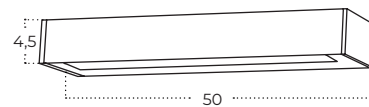

Name	Rosvik 50 IP54 10W 4000K BK	Rosvik 50 IP54 2X 10W 4000K BK
Power	10W	20W
Light source	1 x LED integrated	2 x LED integrated
Kelvins	4000K	4000K
Lumens	800lm	1600lm
IP	IP54	IP54
Voltage	230V	230V

Colour / new index no.

- 10W   black   [AZ5853](#)
- 2 x 10W   black   [AZ5854](#)