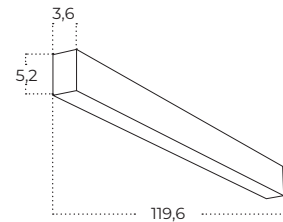

LINELIO MIX 120 CCT DIMM

Name	Linelio MIX 120 CCT DIMM
IP	IP20
Material	aluminium / pvc
Light source	1 x LED INTEGRATED
Power	40W
Kelvins	3000 / 4000 / 6500K
Lumens	2753lm
Beam angle	30° + 120°
CCT	SWITCH
Dimmable	YES

Colour / new index no.

- black AZ5662
- white AZ5663

Technical specification