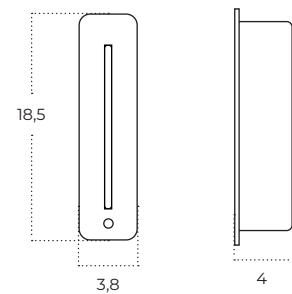

Erin IP54 Sensor WH	Erin IP54 Sensor BK
Name	Erin IP54 Sensor WH	Erin IP54 Sensor BK
Power	3W	3W
Light source	1 x LED integrated	1 x LED integrated
Kelvins	3100K	3100K
Lumens	10,5lm	10,5lm
IP	IP54	IP54
Material	aluminium	aluminium
Voltage	230V	230V
Type of control	MOTION SENSOR	MOTION SENSOR

Colour / new index no.

- black AZ6081
- white AZ6079