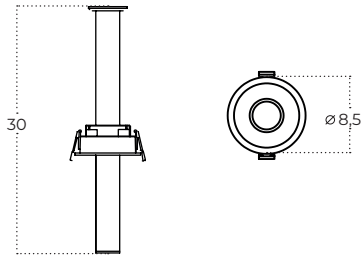

MILIS DIMM

Technical specification

Name	MILIS DIMM BK	MILIS DIMM WH
IP	IP20	IP20
Material	aluminium	aluminium
Light source	1 x LED INTEGRATED	1 x LED INTEGRATED
Power	7W	7W
Kelvins	3230K	3230K
Lumens	326lm	326lm
Beam angle	12° - 50°	12° - 50°
CCT	N/A	N/A
Dimmable	YES	YES
Tilt	30°	30°
Rotation	360°	360°

Colour / new index no.

- black AZ6084
- white AZ6085