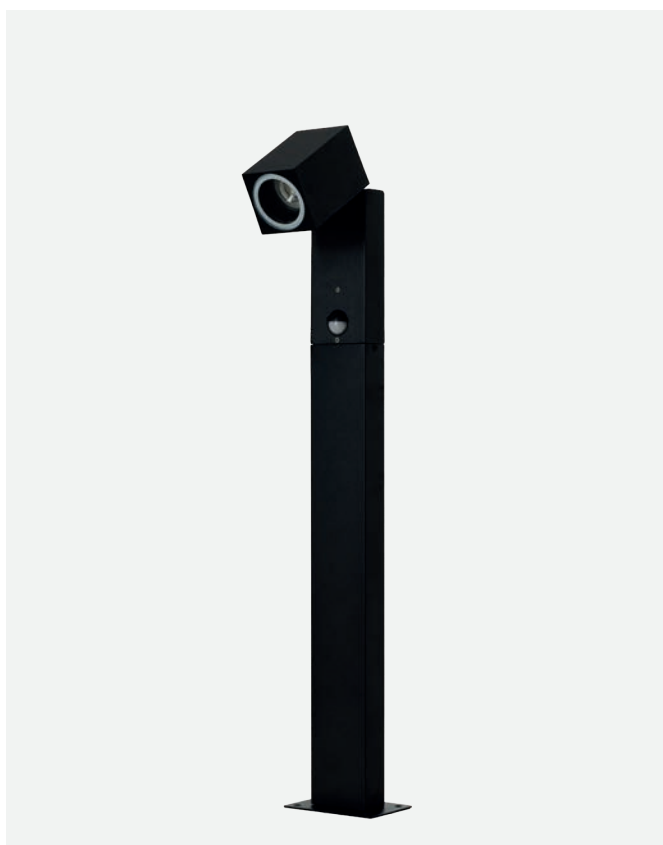

- black AZ5846

SVAN IP54 BK

Name	Svan IP54 BK
Power	35W
Light source	1 x GU10
IP	IP54
Material	aluminium / pvc
Voltage	230V

Colour / new index no.

- black AZ5859

SVAN SENSOR IP54 BK

Name	Svan Sensor IP54 BK
Power	35W
Light source	1 x GU10
IP	IP54
Material	aluminium / pvc
Voltage	230V
Type of control	MOTION SENSOR