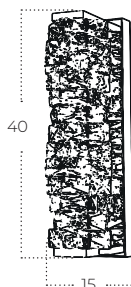

ZIGZAK

Zigzag BK
AZ5827

Technical information

Code	AZ5827
Color	● sand black
Material	iron / silicone
Light source	1 x LED integrated
Power	75W
Kelvins	3000K
Lumens	6000lm

NESTOR Top 20

Nestor Top 20 BRASS
AZ5828