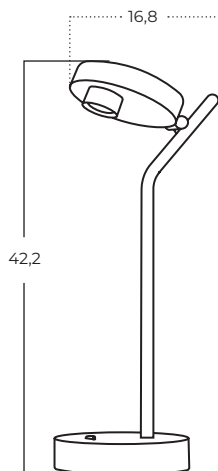

ISEO

Iseo Pendant BK
AZ5634

Technical information

Code	AZ5633
Color	● sand black
Material	metal
Light source	1 x LED integrated
Power	9W
Kelvins	3000K
Lumens	512lm

Code	AZ5634
Color	● sand black
Material	metal
Light source	1 x LED integrated
Power	7W
Kelvins	3000K
Lumens	407lm

Code	AZ5635
Color	● sand black
Material	metal
Light source	1 x LED integrated
Power	3W
Kelvins	3000K
Lumens	158lm