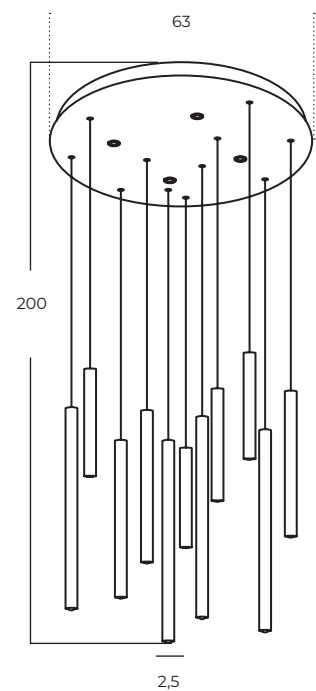

ILIOS 12 Pendant 3-Step DIMM

Technical information

Code	AZ5744	AZ5745	AZ5746
Color	● sand black	● brushed gold	○ sand white
Material	iron / aluminium / acryl	iron / aluminium / acryl	iron / aluminium / acryl
Light source	12 x LED integrated 4 x LED integrated	12 x LED integrated 4 x LED integrated	12 x LED integrated 4 x LED integrated
Power	64W	64W	64W
Kelvins	3000K	3000K	3000K
Lumens	5120lm	5120lm	5120lm
Others	Type of control: 3-STEP DIMMER	Type of control: 3-STEP DIMMER	Type of control: 3-STEP DIMMER