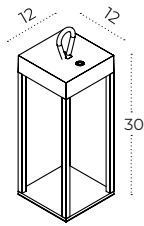

Colour / new index no.

● white/black **AZ6087**

OUTDOOR

HEDDA IP54

Technical specification

Name	Hedda IP54 BK
Power	4W
Light source	1 x LED integrated
Kelvins	3000K
Lumens	196lm
Beam angle	120°
IP	IP54
Material	aluminium
Voltage	5V
Type of control	dimmer switch + on / off switch