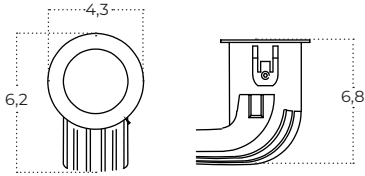

TORK 9W

Technical specification

Name	TORK 9W CCT SWITCH WH/BK
IP	IP20
Material	aluminium
Light source	1 x LED INTEGRATED
Power	9W
Kelvins	3000 / 4000K
Lumens	720lm
CCT	2-STEP
Dimmable	YES

Colour / new index no.

● white/black **AZ6086**