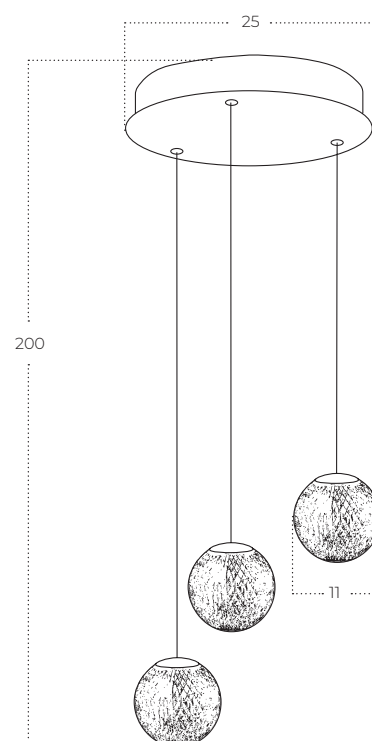

EDEM 3

Edem 3 Round BK
AZ6019

Edem 3 Round GO
AZ6020

Technical information

Code	AZ6019	AZ6020
Color	● sand black / clear	● electric plating gold / clear
Material	mirror stainless steel / acryl	mirror stainless steel / acryl
Light source	3 x LED integrated	3 x LED integrated
Power	21W	21W
Kelvins	3000K	3000K
Lumens	1680lm	1680lm