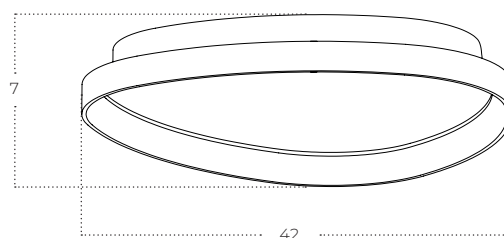

AMANDA Top 40 CCT Switch 3-Step DIMM

Amanda Top 40 CCT Switch 3-Step
DIMM BK
AZ5768

Amanda Top 40 CCT Switch 3-Step
DIMM WH
AZ5769

Amanda Top 40 CCT Switch 3-Step
DIMM GO
AZ5770

Technical information

Code	AZ5768	AZ5769	AZ5770
Color	● sand black	○ sand white	● brushed gold
Material	iron / aluminium / pvc	iron / aluminium / pvc	iron / aluminium / pvc
Light source	1 x LED integrated	1 x LED integrated	1 x LED integrated
Power	35W	55W	70W
Kelvins	3000 / 3500 / 4000K	3000 / 3500 / 4000K	3000 / 3500 / 4000K
Others	Type of control: CCT SWITCH + 3-STEP DIMMER	Type of control: CCT SWITCH + 3-STEP DIMMER	Type of control: CCT SWITCH + 3-STEP DIMMER