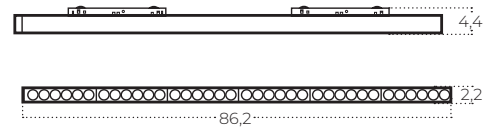

ALFA KIRA TRACK MAGNETIC 2LINE 48W CCT SWITCH DIM BK

Name	Alfa Kira Track Magnetic 2line 48W CCT Switch DIM Bk
Power	48W
Light source	1 x LED integrated
Kelvins	3000 / 4000 / 6000K
Beam angle	120°
IP	IP20
Material	aluminium / PVC
Voltage	48V
Type of control	CCT switch+DIMMER

Technical specification

Colour / new index no.

- black AZ6243