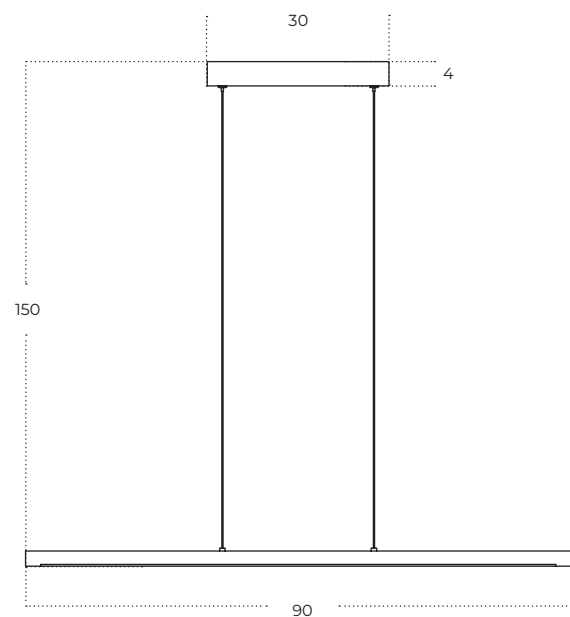

ALAMO Pendant 90 3-Step DIMM

Technical information

	AZ5764	AZ5765
Code	AZ5764	AZ5765
Color	● sand black	● anodized gold
Material	iron / aluminium / pvc	iron / aluminium / pvc
Light source	1 x LED integrated	1 x LED integrated
Power	16W	16W
Kelvins	3000K	3000K
Lumens	1280lm	1280lm
Others	Type of control: 3-STEP DIMMER	Type of control: 3-STEP DIMMER