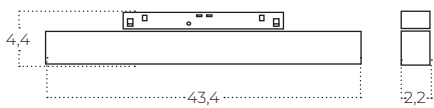

ALFA DALI SAGA TRACK MAGNETIC 24W CCT DIMM BK

Name	Alfa Dali Saga Track Magnetic 24W CCT DIM Bk
Power	24W
Light source	1 x LED integrated
Kelvins	3000-6000 K
Beam angle	120°
IP	IP20
Material	aluminium / PVC
Voltage	48V
Type of control	SYSTEM DALI - DIMM / CCT

Technical specification

Colour / new index no.

- black AZ6285