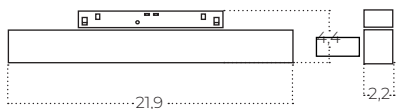

L-1

normal direction

L-2

**change direction
– rotate 180**

(Converst L-1 to L-2)
Turned the lamp 180°. Unplug to the track rail with opposite direction and replace it with LINE-2

ALFA 2LINE

track magnetic

ALFA SAGA TRACK MAGNETIC 2LINE 12W CCT SWITCH DIM BK