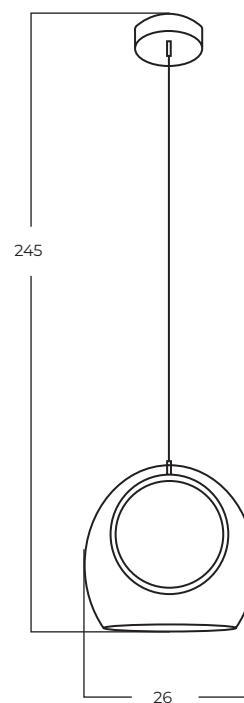

Technical information

Code	AZ6195
Color	● sand black / clear
Material	metal / glass
Light source	1 x LED integrated
Power	8W
Kelvins	3000K
Lumens	640lm

Code	AZ6196
Color	● black chrome / smoky
Material	metal / glass
Light source	1 x LED integrated
Power	8W
Kelvins	3000K
Lumens	640lm

Code	AZ6197
Color	● bronze / amber
Material	metal / glass
Light source	1 x LED integrated
Power	8W
Kelvins	3000K
Lumens	640lm