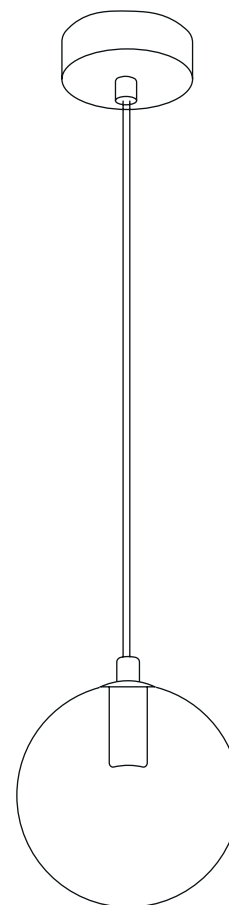

BUBBLES 1

BUBBLES
LAMPBODY

BUBBLES LAMPBODY 1

- black | AZ5918
- gold | AZ5854
- white | AZ5953

BUBBLES
SHADES

BUBBLES GLASS SHADE
CLEAR

- ∅ 12 cm | AZ5955
- ∅ 15 cm | AZ5884
- ∅ 18 cm | AZ5958

BUBBLES
LAMPBODY + SHADE

BUBBLES LAMPBODY 1 + GLASS
SHADE

BUBBLES GLASS SHADE
SMOKY

- ∅ 12 cm | AZ5956
- ∅ 15 cm | AZ5885
- ∅ 18 cm | AZ5959

BUBBLES 1 EXAMPLE SETS

AZ5918 + AZ5955

AZ5918 + AZ5884

AZ5918 + AZ5958

AZ5953 + AZ5956