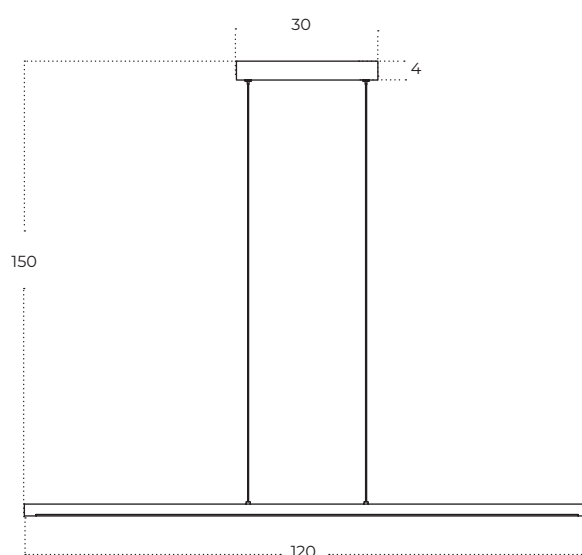

Technical information

Code	AZ5766	AZ5767
Color	● sand black	● anodized gold
Material	iron / aluminium / pvc	iron / aluminium / pvc
Light source	1 x LED integrated	1 x LED integrated
Power	21W	21W
Kelvins	3000K	3000K
Lumens	1680lm	1680lm
Others	Type of control: 3-STEP DIMMER	Type of control: 3-STEP DIMMER