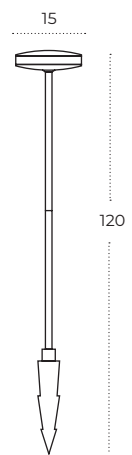

Name	Alva 610 IP54 DGR
Power	12W
Light source	1 x LED integrated
Kelvins	3000K
Lumens	646lm
Beam angle	120°
IP	IP54
Material	aluminium / pvc
Voltage	230V

Colour / new index no.

- dark grey AZ5706