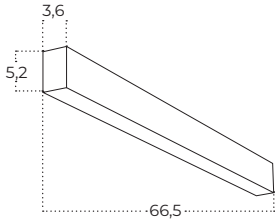

AZ6071

INDOOR

LINELIO OPAL 67 CCT DIMM BK

Name	Linelio Opal 67 CCT DIMM
IP	IP20
Material	aluminium / pvc
Light source	1 x LED INTEGRATED
Power	24W
Kelvins	3000 / 4000 / 6500K
Lumens	154lm
Beam angle	120°
CCT	SWITCH
Dimmable	YES