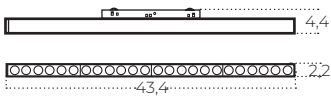

ALFA DALI KIRA TRACK MAGNETIC 24W CCT DIMM BK

Name	Alfa DALI Kira Track Magnetic 24W CCT Switch DIM Bk
Power	24W
Light source	1 x LED integrated
Kelvins	3000-6000 K
Beam angle	120°
IP	IP20
Material	aluminium / PVC
Voltage	48V
Type of control	SYSTEM DALI - DIMM / CCT

Technical specification

Colour / new index no.

- black AZ6287