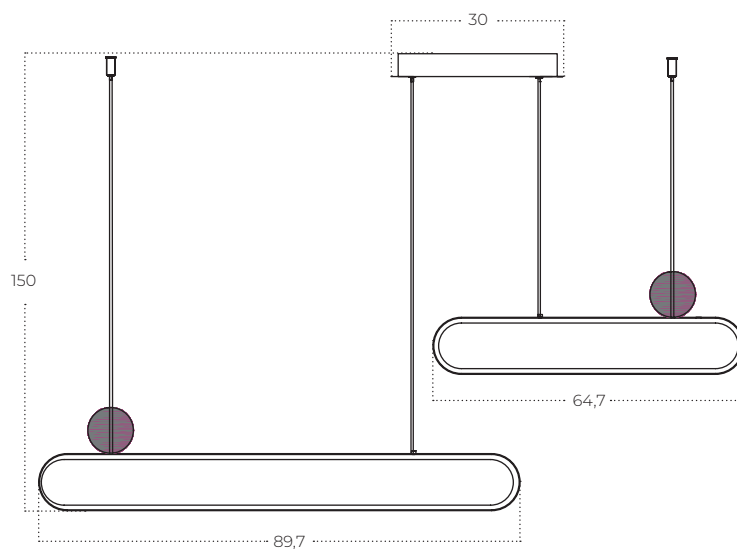

NIKODEMO V2 Pendant 3000K 3-Step DIMM

Nicodemo V2 Pendant
3000K 3-Step DIMM
AZ5780

Technical information

Code	AZ5780
Color	● painting gold
Material	iron / aluminium / pvc
Light source	2 x LED integrated
Power	60W
Kelvins	3000K
Lumens	4800lm
Others	Type of control: 3-STEP DIM-MER