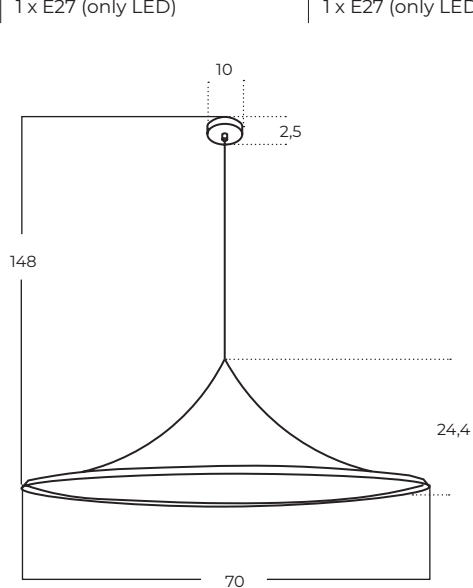

Technical information

Code	AZ5903	AZ5904
Color	○ white	● black
Material	aluminium	aluminium
Light source	1 x E27 (only LED)	1 x E27 (only LED)