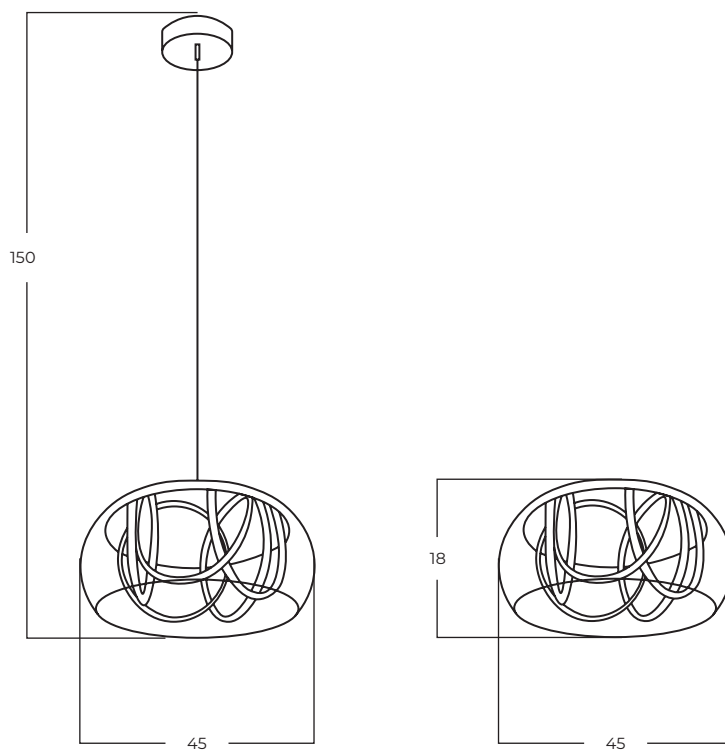

SUZANNE

Suzanne 45 Top/Pendant CL-BK
AZ6198

Technical information

Code	AZ6198
Color	● sand black / clear
Material	steel / aluminium / glass
Light source	LED integrated
Power	35W
Kelvins	3000K
Lumens	2800lm