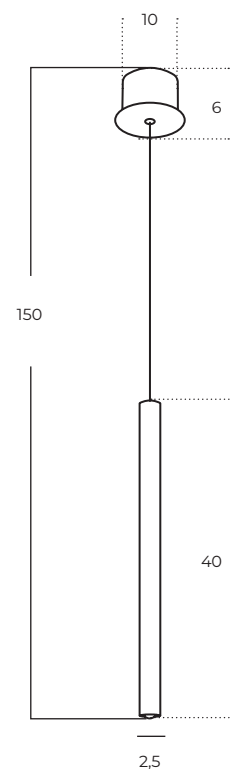

ILIOS 1

Technical information

	AZ5741	AZ5742	AZ5743
Code	AZ5741	AZ5742	AZ5743
Color	● sand black	● brushed gold	○ sand white
Material	iron / aluminium / acryl	iron / aluminium / acryl	iron / aluminium / acryl
Light source	1 x LED integrated	1 x LED integrated	1 x LED integrated
Power	4W	4W	4W
Kelvins	3000K	3000K	3000K
Lumens	320lm	320lm	320lm