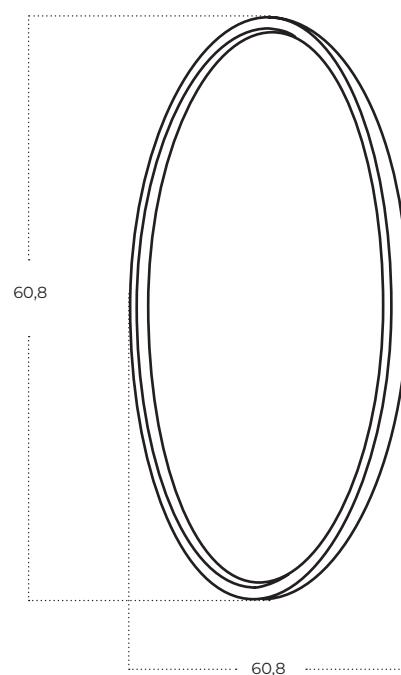

JUPITER

Jupiter
AZ5618

Technical information

Code	AZ5618
Color	● black / iron green
Material	iron / acrylic / stone
Light source	1 x LED integrated
Power	FRONT 50W + BACK 5W CE DRIVER
Kelvins	3100K
Lumens	5406lm