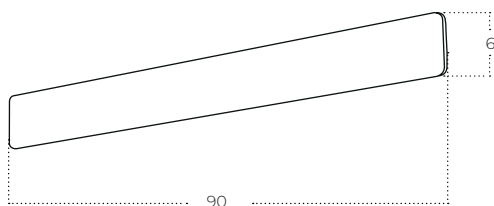

Technical information

Code	AZ5890	AZ5891	AZ5892
Color	○ sand white	○ sand white	○ sand white
Material	aluminium	aluminium	aluminium
Light source	2 x LED integrated	2 x LED integrated	2 x LED integrated
Power	20W	30W	40W
Kelvins	3000 / 4000K	3000 / 4000K	3000 / 4000K
Lumens	1600lm	2400lm	3200lm
Others	Type of control: CCT SWITCH	Type of control: CCT SWITCH	Type of control: CCT SWITCH