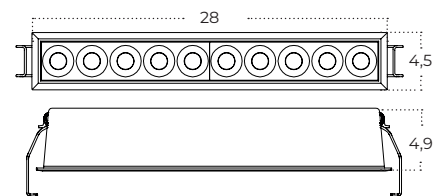

Name	TETRIS 10 GIPS 20W CCT DIMM WH	TETRIS 10 GIPS 20W CCT DIMM BK
IP	IP20	IP20
Material	aluminium	aluminium
Light source	1 x LED INTEGRATED	1 x LED INTEGRATED
Power	20W	20W
Kelvins	3000 / 4000 / 6000K	3000 / 4000 / 6000K
Beam angle	45°	45°
CCT	YES	YES

Colour / new index no.

- black [AZ6278](#)
- white [AZ6277](#)