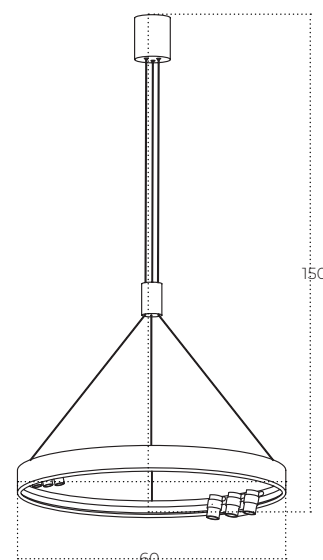

SERAFINO Pendant 60 3-Step DIMM

Technical information

Code **AZ5834**
Color ● brushed gold / sand black
Material iron / aluminium / pvc
Light source 7 x LED integrated
Power 34W
Kelvins 3000K
Lumens 2720lm
Others Type of control: 3-STEP DIMMER

Code **AZ5835**
Color ● brushed gold / sand black
Material iron / aluminium / pvc
Light source 7 x LED integrated
Power 43W
Kelvins 3000K
Lumens 3440lm
Others Type of control: 3-STEP DIMMER