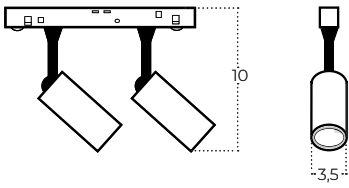

Technical specification

Colour / new index no.

- black AZ6251

ALFA NIKO 2 TRACK MAGNETIC 2LINE 2X7W CCT SWITCH DIM BK

Name	Alfa Niko 2 Track Magnetic 2line 2x7W CCT Switch DIM Bk
Power	2 x 7W
Light source	2 x LED integrated
Kelvins	3000 / 4000 / 6000K
Beam angle	24°
IP	IP20
Material	aluminium / PVC
Voltage	48V
Type of control	CCT switch+DIMMER