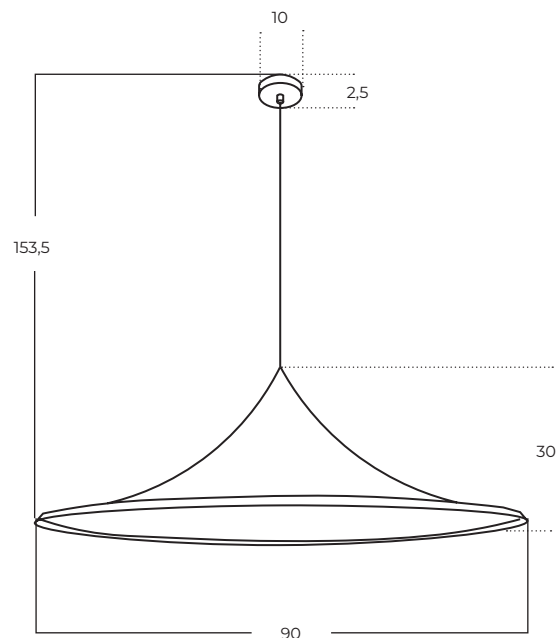

Technical information

Code	AZ5903	AZ5904
Color	○ white	● black
Material	aluminium	aluminium
Light source	1 x E27 (only LED)	1 x E27 (only LED)