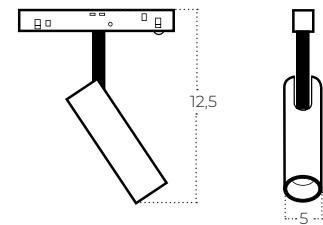

ALFA DALI NIKO TRACK MAGNETIC 12W CCT SWITCH DIM BK

Name	Alfa Dali Niko Track Magnetic 12W CCT Switch DIM Bk
Power	7W
Light source	1 x LED integrated
Kelvins	3000 / 4000 / 6000K 24°/ 38°
Beam angle	IP20
IP	aluminium / PVC
Material	48V
Voltage	SYSTEM DALI - DIMM / CCT
Type of control	

Technical specification

Colour / new index no.

- black AZ6291