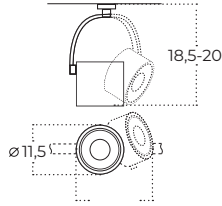

COSTA ARM

Technical specification

Name	COSTA ARM BK	COSTA ARM WH
IP	IP20	IP20
Material	aluminium	aluminium
Light source	1 x LED INTEGRATED	1 x LED INTEGRATED
Power	12W	12W
Kelvins	3000K	3000K
Lumens	1020lm	1020m
Tilt	90°	90°
Rotation	350°	350°

Colour / new index no.

○ white [AZ2703](#)

● black [AZ2702](#)