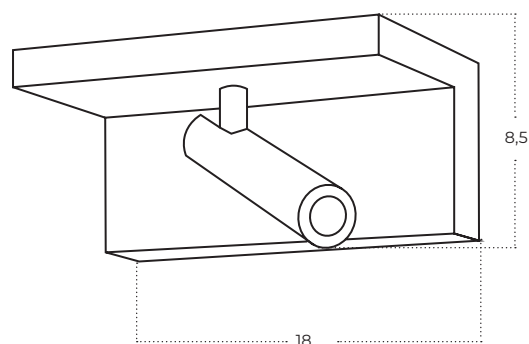

HYLLA Wall NFC Charge

Hylla Wall NFC Charger WH
AZ5911

Hylla Wall NFC Charger BK
AZ5910

Technical information

Code	AZ5910	AZ5911
Color	● sand black	○ sand white
Material	aluminium	aluminium
Light source	1 x LED integrated	1 x LED integrated
Power	6W	6W
Others	Type of control: USB + NFC CHARGER	Type of control: USB + NFC CHARGER