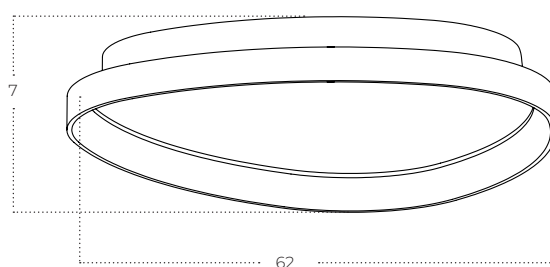

AMANDA Top 60 CCT Switch 3-Step DIMM

Amanda Top 60 CCT Switch 3-Step
DIMM BK
AZ5771

Amanda Top 60 CCT Switch 3-Step
DIMM WH
AZ5772

Amanda Top 60 CCT Switch 3-Step
DIMM GO
AZ5773

Technical information

	AZ5771	AZ5772	AZ5773
Code	AZ5771	AZ5772	AZ5773
Color	● sand black	○ sand white	● brushed gold
Material	iron / aluminium / pvc	iron / aluminium / pvc	iron / aluminium / pvc
Light source	1 x LED integrated	1 x LED integrated	1 x LED integrated
Power	35W	55W	70W
Kelvins	3000 / 3500 / 4000K	3000 / 3500 / 4000K	3000 / 3500 / 4000K
Others	Type of control: CCT SWITCH + 3-STEP DIMMER	Type of control: CCT SWITCH + 3-STEP DIMMER	Type of control: CCT SWITCH + 3-STEP DIMMER