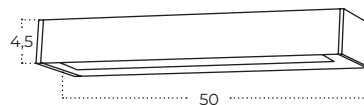

ROSVIK 50 IP54 3000K

Technical specification