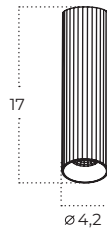

WIKING 12W CCT SWITCH

Technical specification

Name	WIKING 12W CCT SWITCH
IP	IP20
Material	aluminium
Light source	1 x LED INTEGRATED
Power	12W
Kelvins	3000/4000/6000K
Lumens	960lm

Colour / new index no.

- matt black AZ5970
- matt white AZ5971
- gold AZ5972