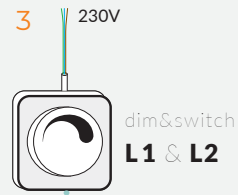

Option 2

- Turning on/off ONLY LINE-1
- Turning on/off ONLY LINE-2
- Dimable L1 & L2 – Together

Option 3

- (Together Dimable&Turning);
- L1 & L2 Turning ON/OFF
 - Dimable L1 & L2 – Together

Option 4

- ONLY Turning;
- Turning on/off ONLY LINE-1
 - Turning on/off ONLY LINE-2