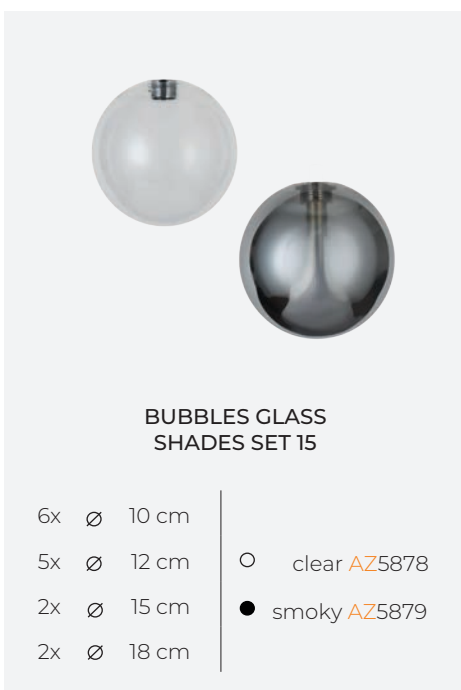

BUBBLES LAMPBODY 1 + GLASS
SHADE

BUBBLES GLASS SHADE
SMOKY

- ∅ 12 cm | AZ5956
- ∅ 15 cm | AZ5885
- ∅ 18 cm | AZ5959

BUBBLES 1 EXAMPLE SETS

AZ5918 + AZ5955

AZ5918 + AZ5884

AZ5918 + AZ5958

AZ5953 + AZ5956

AZ5953 + AZ5885

AZ5953 + AZ5959

AZ5953 + AZ5955

AZ5953 + AZ5884

AZ5953 + AZ5958

BUBBLES

BUBBLES LAMPBODY

BUBBLES LAMPBODY ROUND 10

- black | AZ5869
- gold | AZ5871
- white | AZ5870

BUBBLES SHADES

BUBBLES GLASS SHADES SET 10

- 3x ∅ 10 cm
- 3x ∅ 12 cm
- 2x ∅ 15 cm
- 2x ∅ 18 cm
- clear AZ5872
- smoky AZ5873

BUBBLES LAMPBODY + SHADE

BUBBLES LAMPBODY ROUND 10 +GLASS SHADES SET 10

BUBBLES LAMPBODY ROUND 15

- black | AZ5875
- gold | AZ5877
- white | AZ5876

BUBBLES GLASS SHADES SET 15

- 6x ∅ 10 cm
- 5x ∅ 12 cm
- 2x ∅ 15 cm
- 2x ∅ 18 cm
- clear AZ5878
- smoky AZ5879

BUBBLES LAMPBODY ROUND 15 +GLASS SHADES SET 15