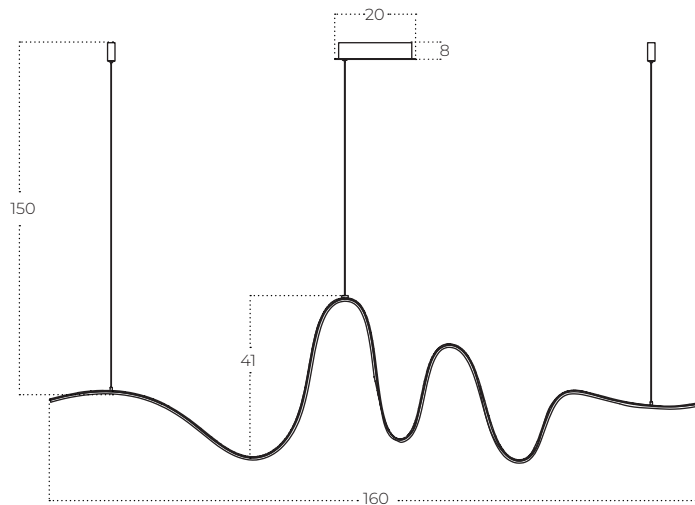

SIROCCO 3-Step DIMM

Sirocco 3-Step DIMM GO
AZ5781

Technical information

Code	AZ5781
Color	● painting gold
Material	aluminium / pvc
Light source	1 x LED integrated
Power	34W
Kelvins	3000K
Lumens	2720lm
Others	Type of control: 3-STEP DIM-MER