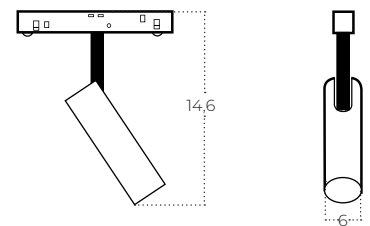

ALFA NIKO TRACK MAGNETIC 2LINE 20W CCT SWITCH DIM BK

Name	Alfa Niko Track Magnetic 2line 20W CCT Switch DIM Bk
Power	20W
Light source	1 x LED integrated
Kelvins	3000 / 4000 / 6000K
Beam angle	24°/ 38°
IP	IP20
Material	aluminium / PVC
Voltage	48V
Type of control	CCT switch+DIMMER

Technical specification

Colour / new index no.

- black AZ6251