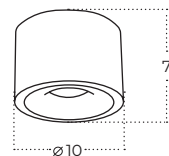

Name	COSTA TOP 12W CCT SWITCH BK	COSTA TOP 12W CCT SWITCH WH
IP	IP20	IP20
Material	aluminium	aluminium
Light source	1 x LED INTEGRATED	1 x LED INTEGRATED
Power	12W	12W
Kelvins	3000 / 4000 / 6000K	3000 / 4000 / 6000K
Lumens	960lm	960lm
CCT	3-STEP	3-STEP

Colour / new index no.

- black AZ6033
- white AZ6034