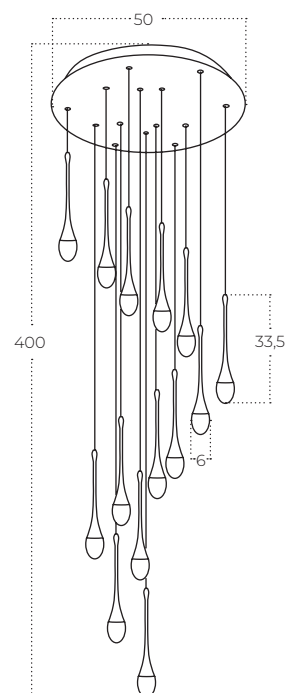

DALMA 14

Dalma 14 Round BK
AZ6011

Dalma 14 Round GO
AZ6012

Technical information

Code	AZ6011	AZ6012
Color	● sand black / clear	● electric plating gold / clear
Material	mirror stainless steel / acryl	mirror stainless steel / acryl
Light source	14 x LED integrated	14 x LED integrated
Power	56W	56W
Kelvins	3000K	3000K
Lumens	4480lm	4480lm