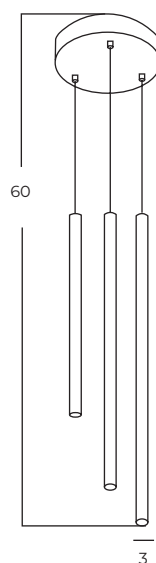

Technical information

Code	AZ6313
Color	● sand black
Material	aluminium
Light source	3 x LED integrated
Power	15W
Kelvins	4000K
Lumens	624lm

Code	AZ6315
Color	● sand black
Material	aluminium
Light source	5 x LED integrated
Power	27W
Kelvins	4000K
Lumens	1007lm