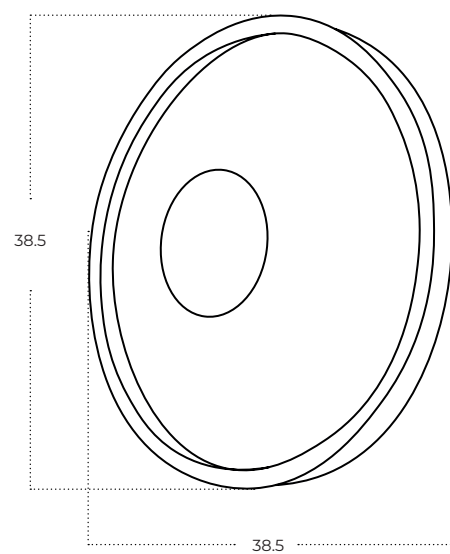

OWLEN

Owlen BK
AZ5617

Technical information

Code	AZ5617
Color	● black / iron green
Material	iron / acrylic / stone
Light source	1 x LED integrated
Power	SIDE 20W + FRONT 12W CE DRIVER
Kelvins	3100K
Lumens	4379lm