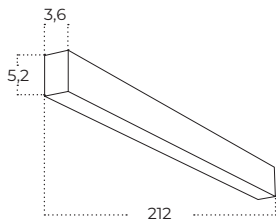

Technical specification

Colour / new index no.

- black AZ5669

LINELIO POINTS 212 CCT DIMM

Name	Linelio POINTS 212 CCT DIMM
IP	IP20
Material	aluminium / pvc
Light source	1 x LED INTEGRATED
Power	60W
Kelvins	3000 / 4000 / 6500K
Lumens	4151lm
Beam angle	30°
CCT	SWITCH
Dimmable	YES