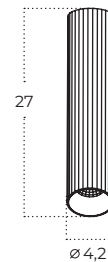

WIKING 18W CCT SWITCH

Technical specification

Name	WIKING 18W CCT SWITCH
IP	IP20
Material	aluminium
Light source	1 x LED INTEGRATED
Power	15W
Kelvins	3000/4000/6000K
Lumens	1440lm

Colour / new index no.

- matt black AZ5973
- matt white AZ5974
- gold AZ5975