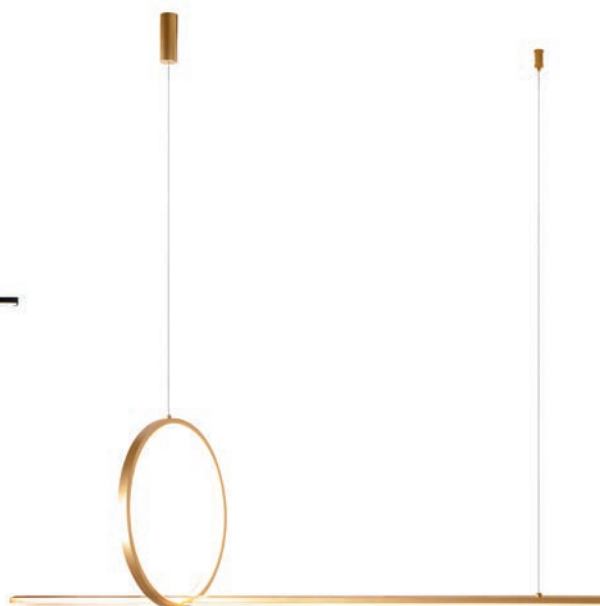

Pelle 3-Step DIMM GO
AZ5757