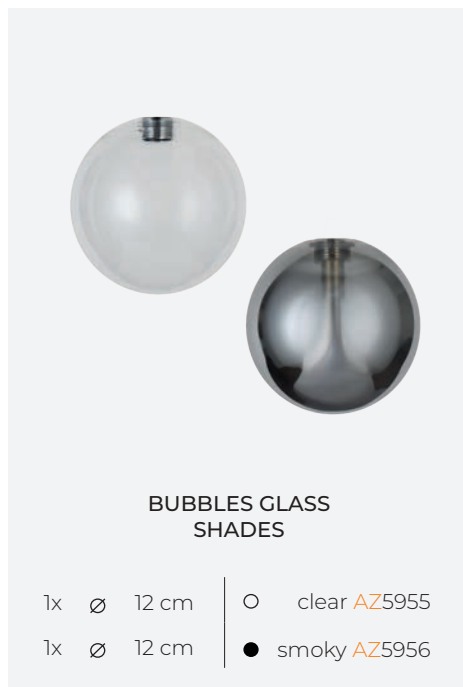

BUBBLES LAMPBODY ROUND 15

- black | AZ5875
- gold | AZ5877
- white | AZ5876

BUBBLES GLASS SHADES SET 15

- 6x ∅ 10 cm
- 5x ∅ 12 cm
- 2x ∅ 15 cm
- 2x ∅ 18 cm
- clear AZ5878
- smoky AZ5879

BUBBLES LAMPBODY ROUND 15 +GLASS SHADES SET 15

BUBBLES 10 EXAMPLE SETS

AZ5871 + AZ5872

AZ5869 + AZ5873

BUBBLES 15 EXAMPLE SET

AZ5953 + AZ5955

BUBBLES

BUBBLES LAMPBODY

BUBBLES LAMPBODY LINE 10

- black | AZ5866
- gold | AZ5868
- white | AZ5867

BUBBLES SHADES

BUBBLES GLASS SHADES SET 10

- 3x ∅ 10 cm
- 3x ∅ 12 cm
- 2x ∅ 15 cm
- 2x ∅ 18 cm
- clear AZ5872
- smoky AZ5873

BUBBLES LAMPBODY + SHADE

BUBBLES LAMPBODY LINE 10 + GLASS SHADES SET 10

BUBBLES LAMPBODY WALL

- black | AZ5881
- gold | AZ5883
- white | AZ5882

BUBBLES GLASS SHADES

- 1x ∅ 12 cm
- 1x ∅ 12 cm
- clear AZ5955
- smoky AZ5956

BUBBLES LAMPBODY WAL + GLASS SHADE

BUBBLES LINE 10 EXAMPLE SETS